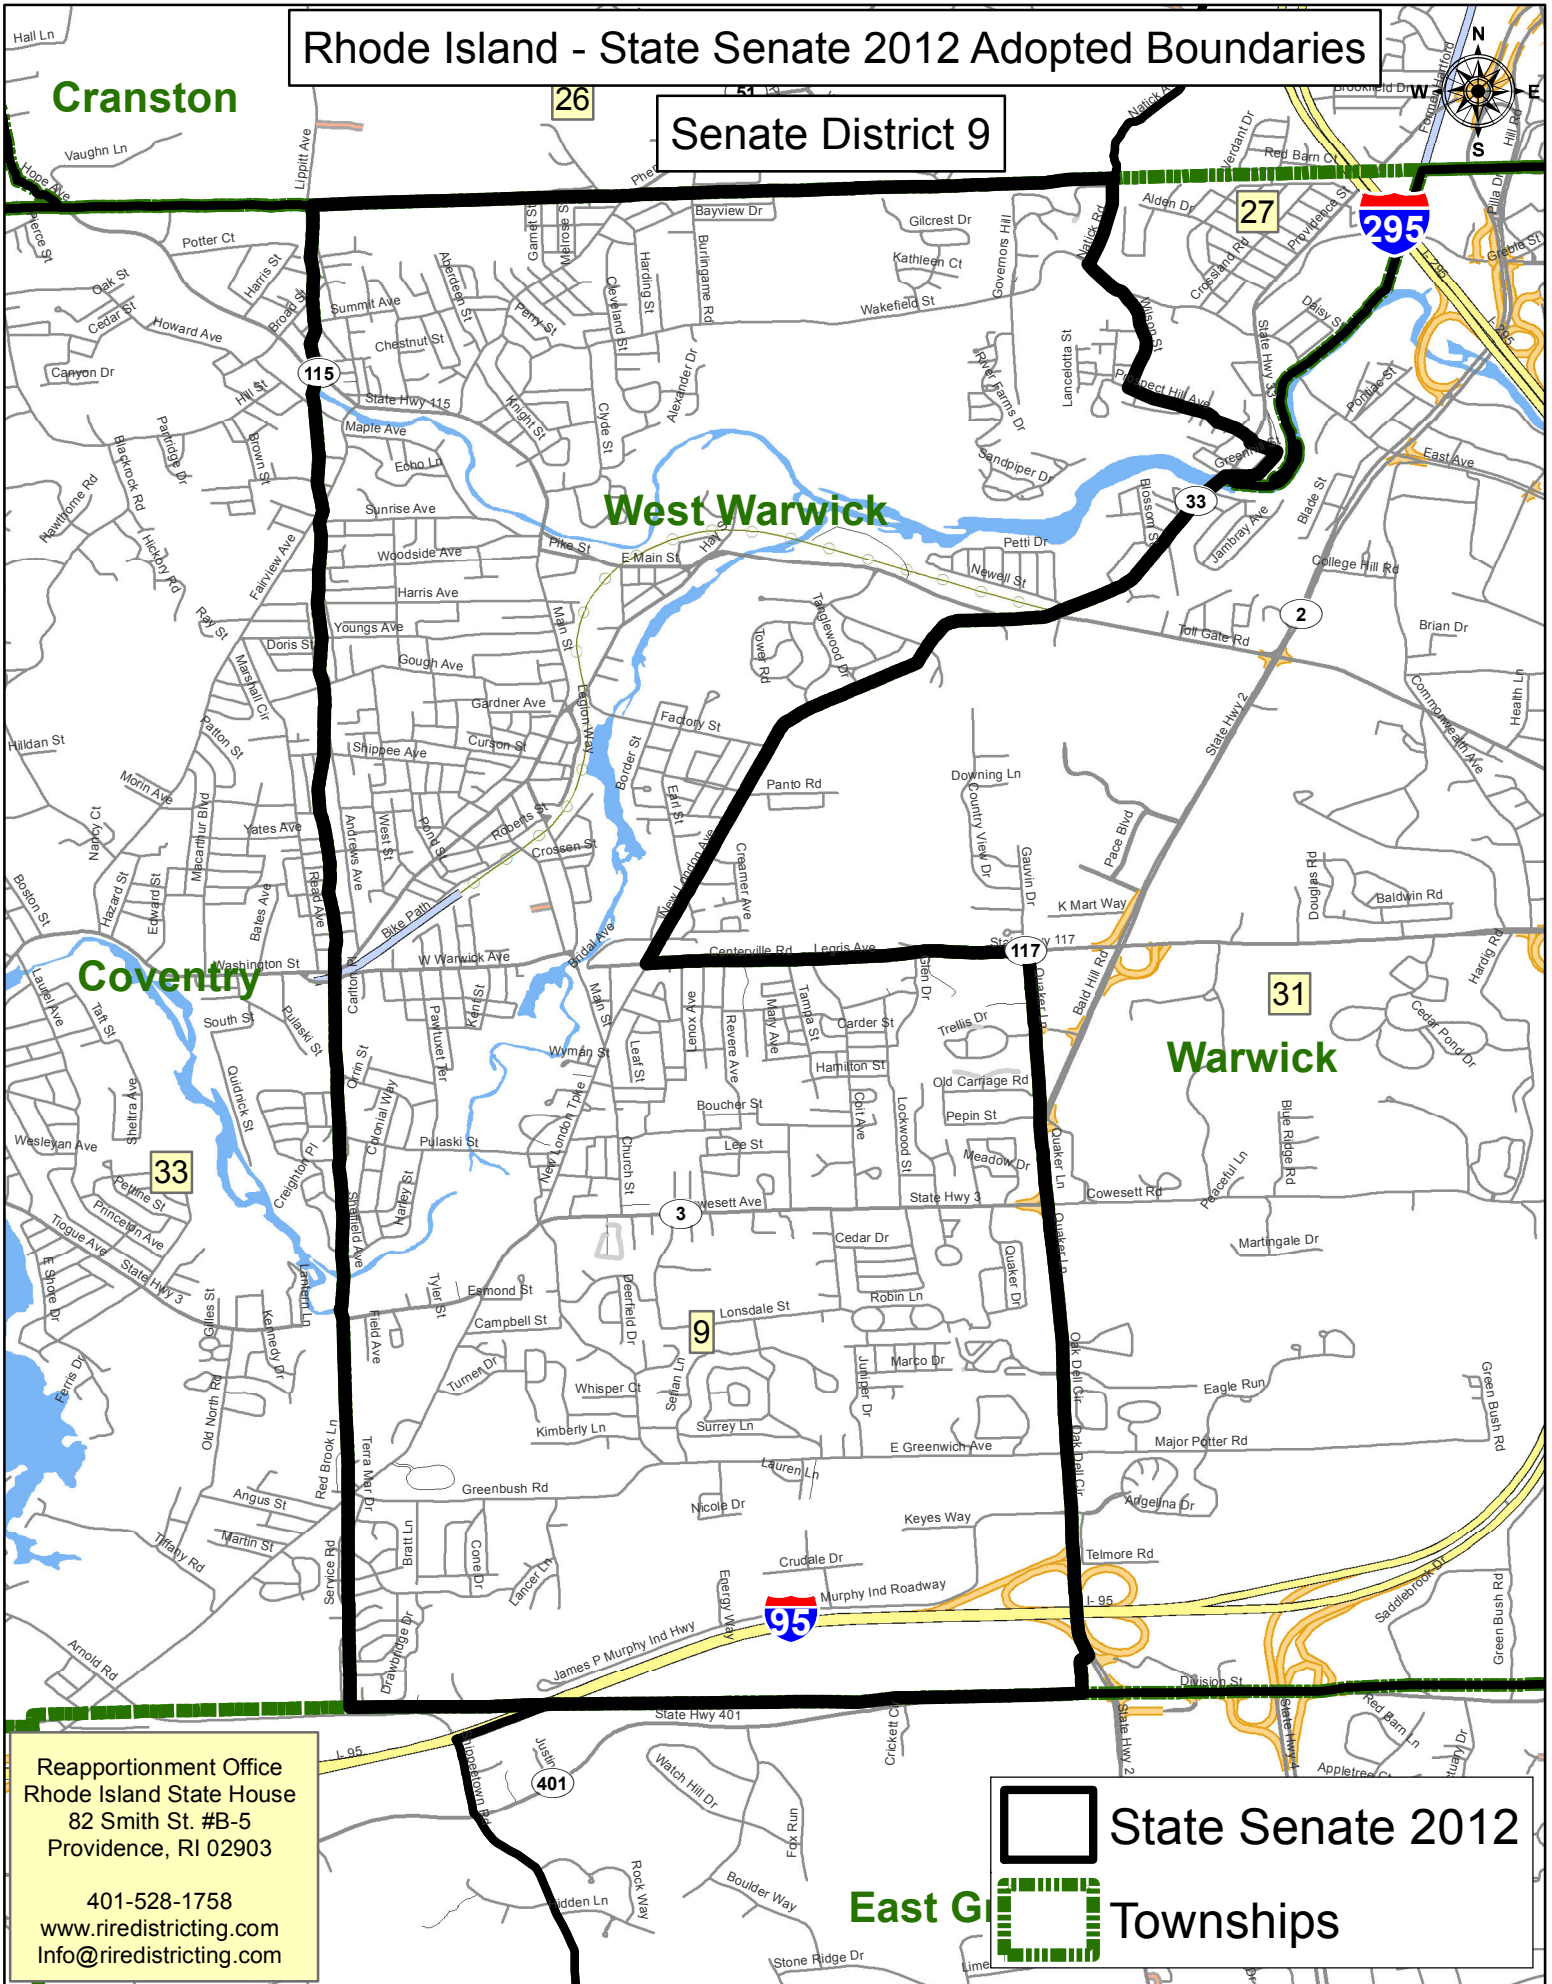

Rhode Island - State Senate 2012 Adopted Boundaries

Senate District 9

Reapportionment Office
Rhode Island State House
82 Smith St. #B-5
Providence, RI 02903

401-528-1758
www.riredistricting.com
Info@riredistricting.com

State Senate 2012
East Greenwich Townships