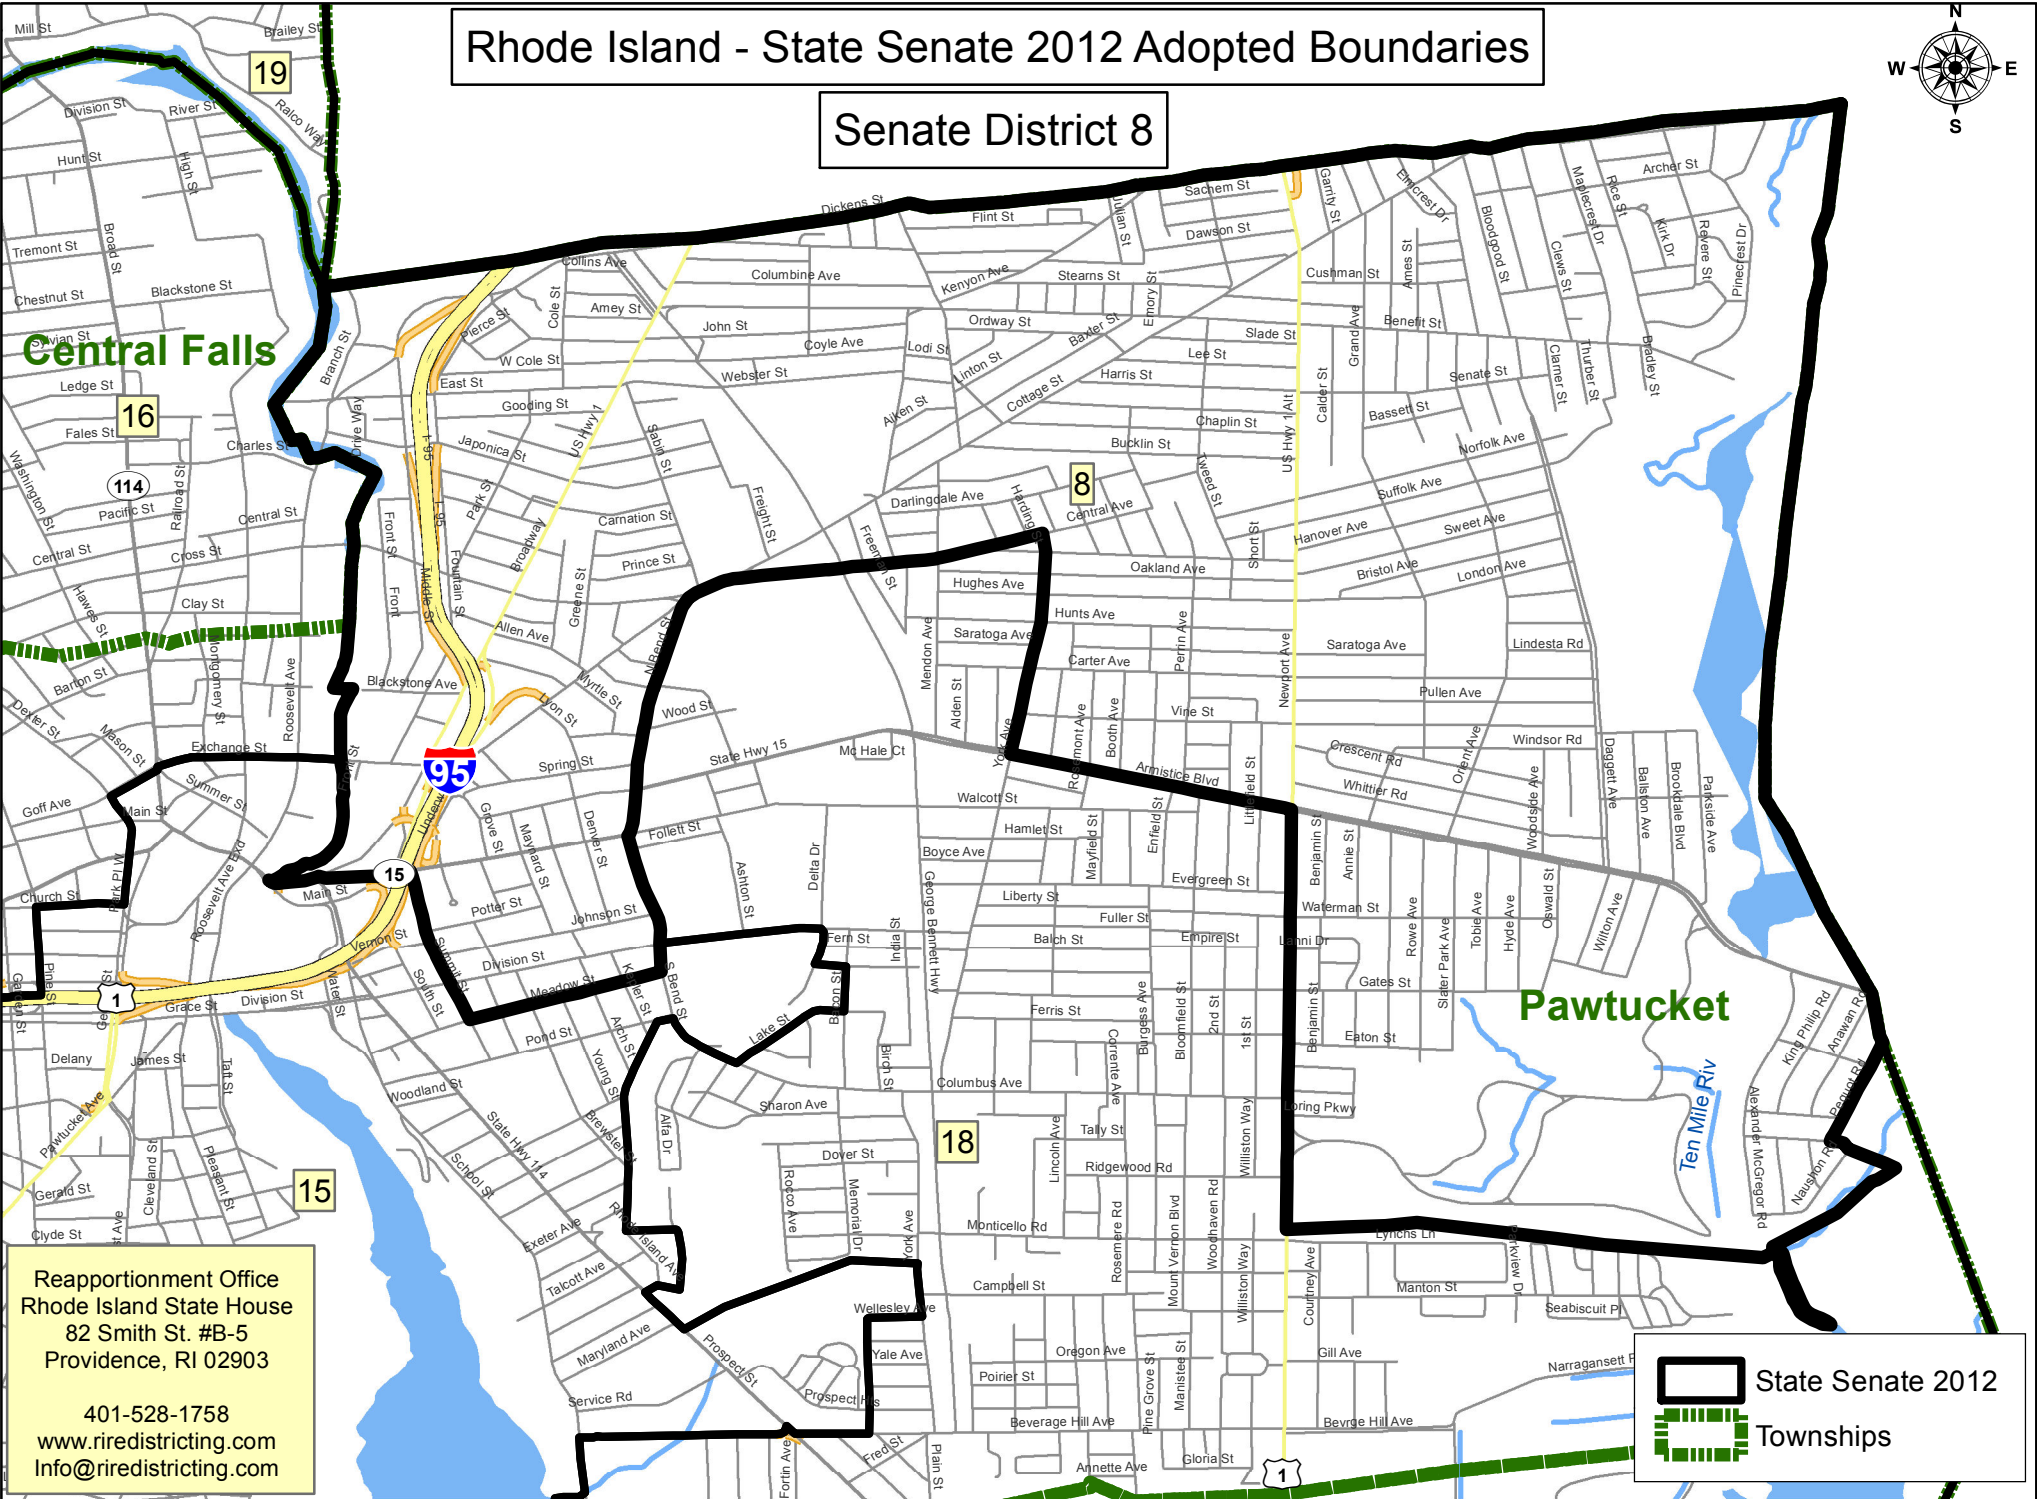

# Rhode Island - State Senate 2012 Adopted Boundaries

## Senate District 8

Central Falls

Pawtucket

Ten Mile Riv

Reapportionment Office  
Rhode Island State House  
82 Smith St. #B-5  
Providence, RI 02903  
  
401-528-1758  
www.riredistricting.com  
Info@riredistricting.com

 State Senate 2012  
 Townships