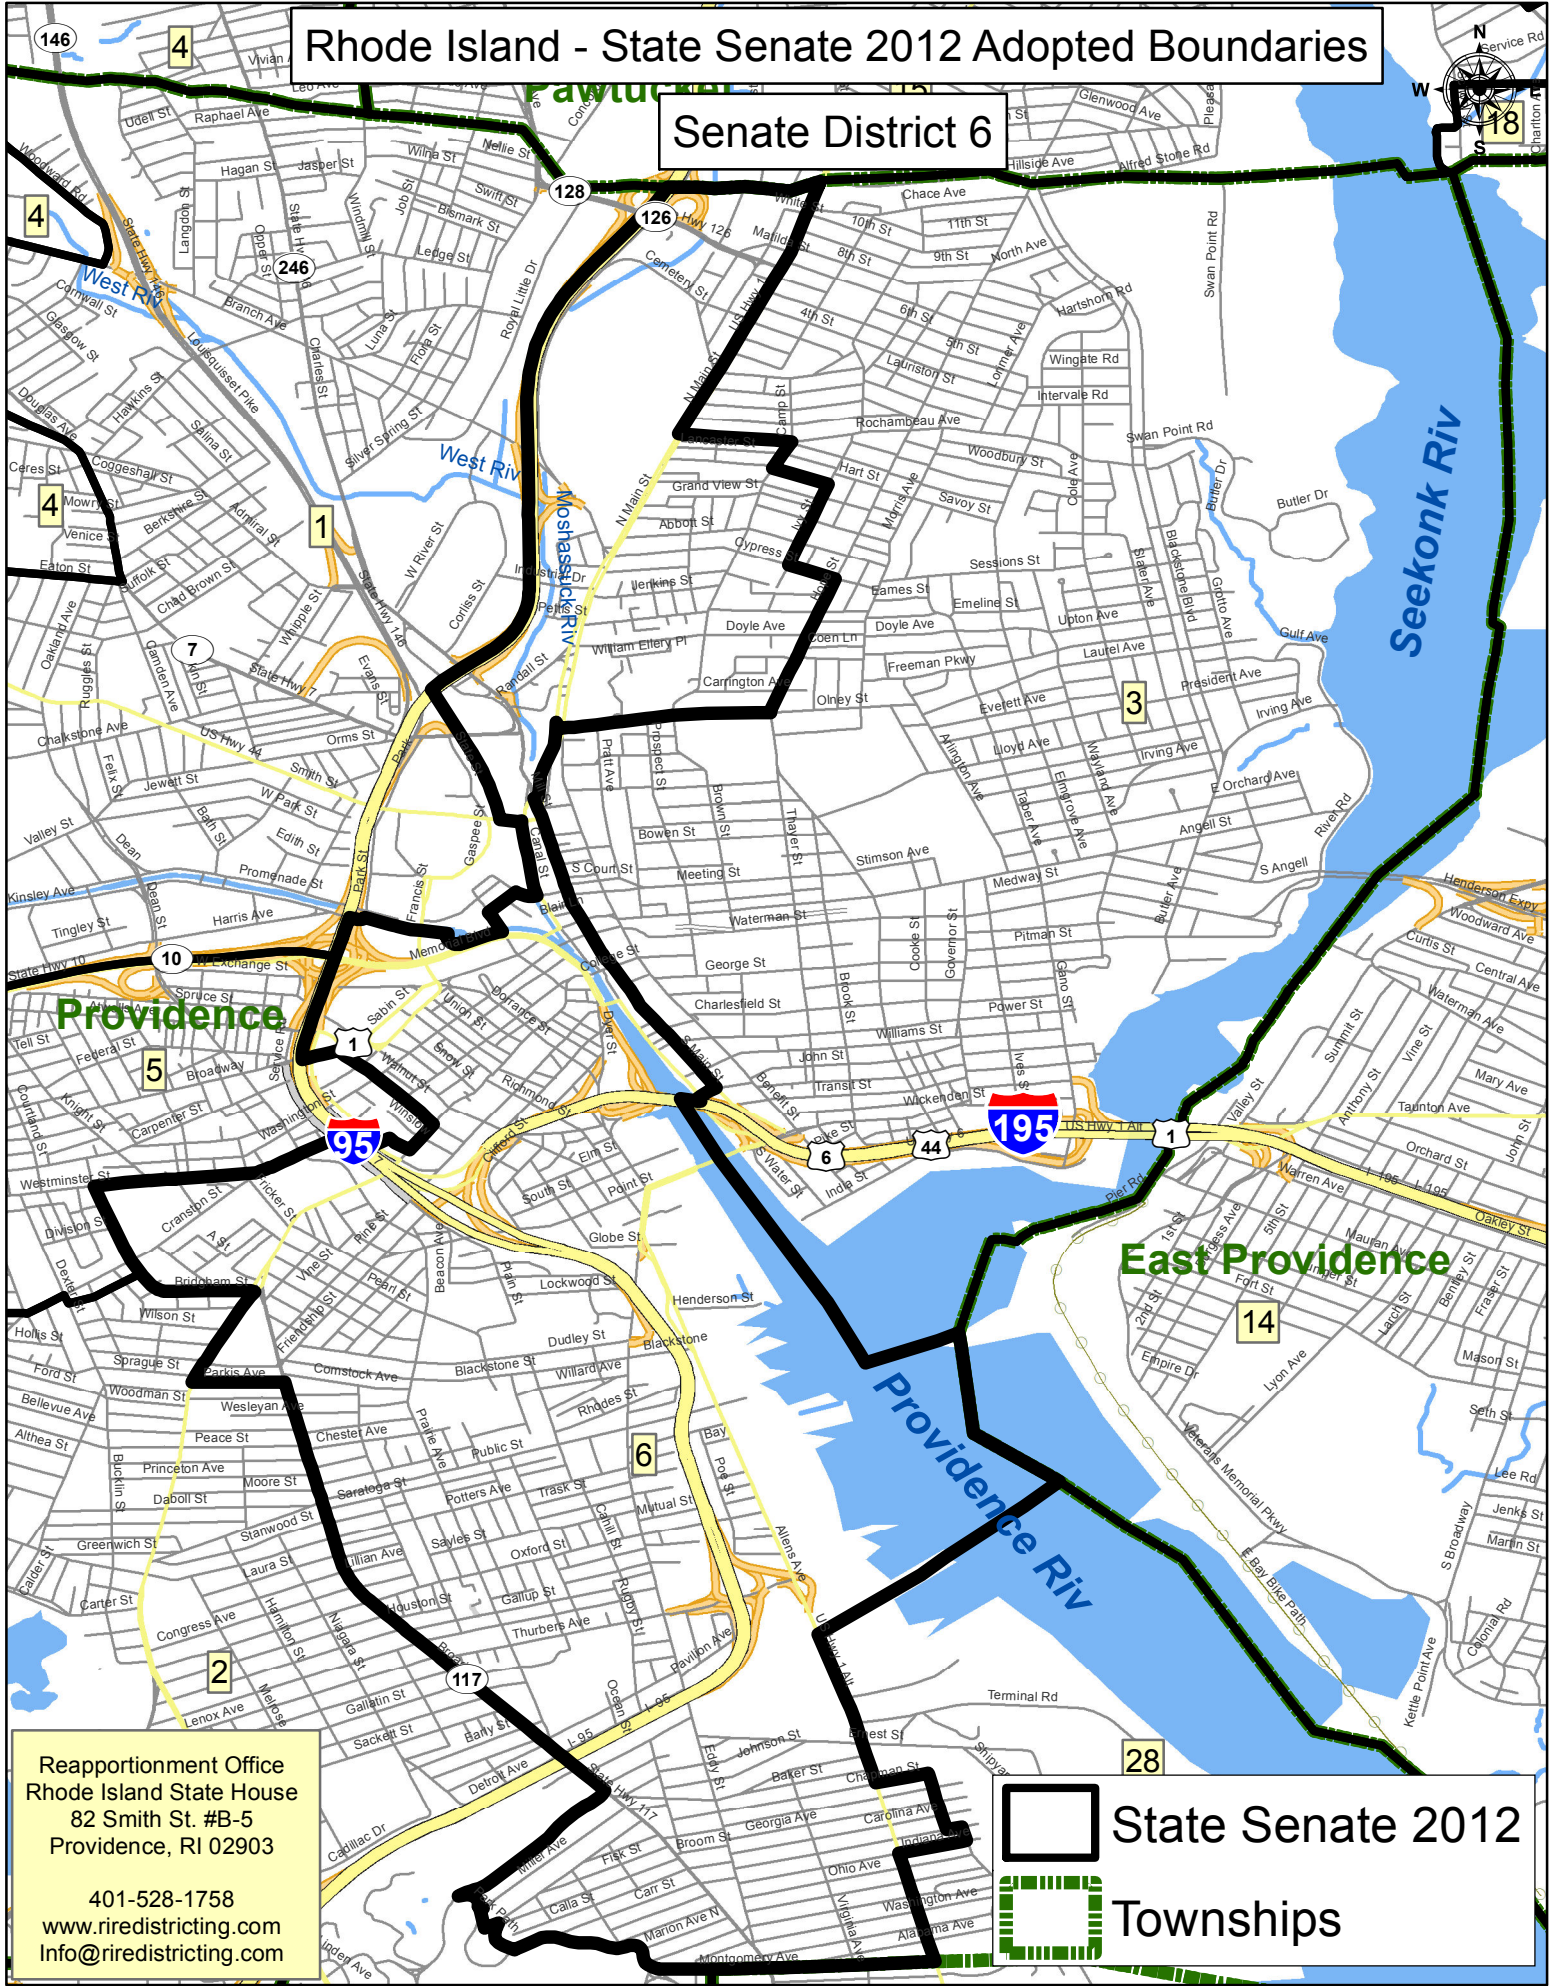

Rhode Island - State Senate 2012 Adopted Boundaries

Senate District 6

Reapportionment Office
Rhode Island State House
82 Smith St. #B-5
Providence, RI 02903

401-528-1758
www.riredistricting.com
Info@riredistricting.com

State Senate 2012
 Townships