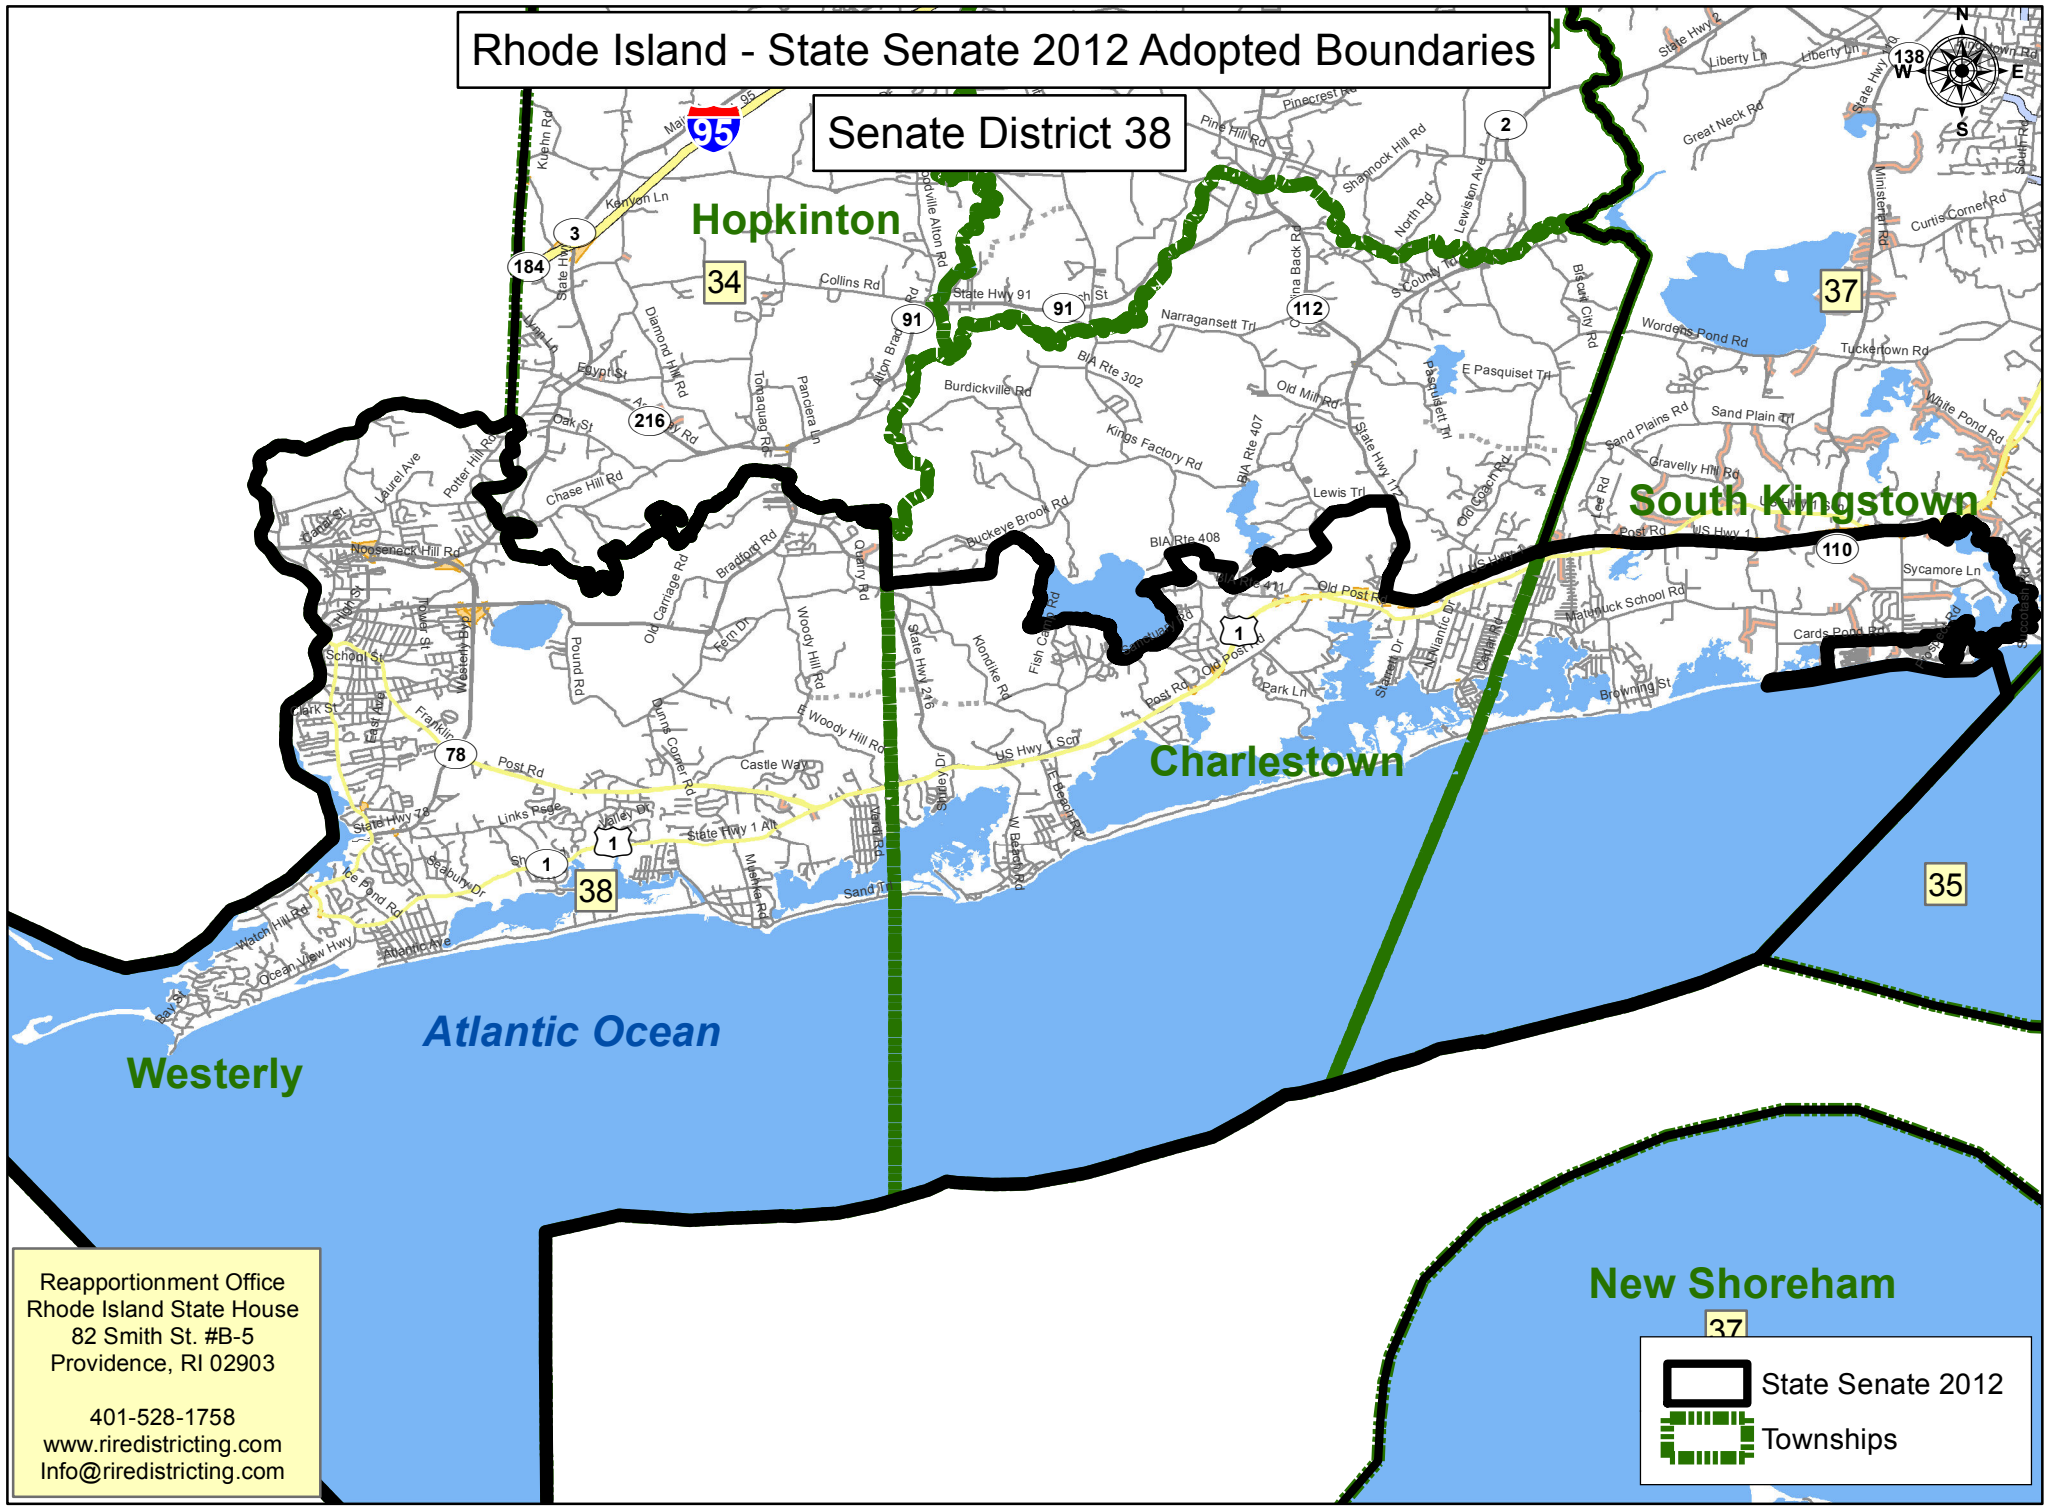

Rhode Island - State Senate 2012 Adopted Boundaries

Senate District 38

Reapportionment Office
Rhode Island State House
82 Smith St. #B-5
Providence, RI 02903

401-528-1758
www.riredistricting.com
Info@riredistricting.com

 State Senate 2012
 Townships