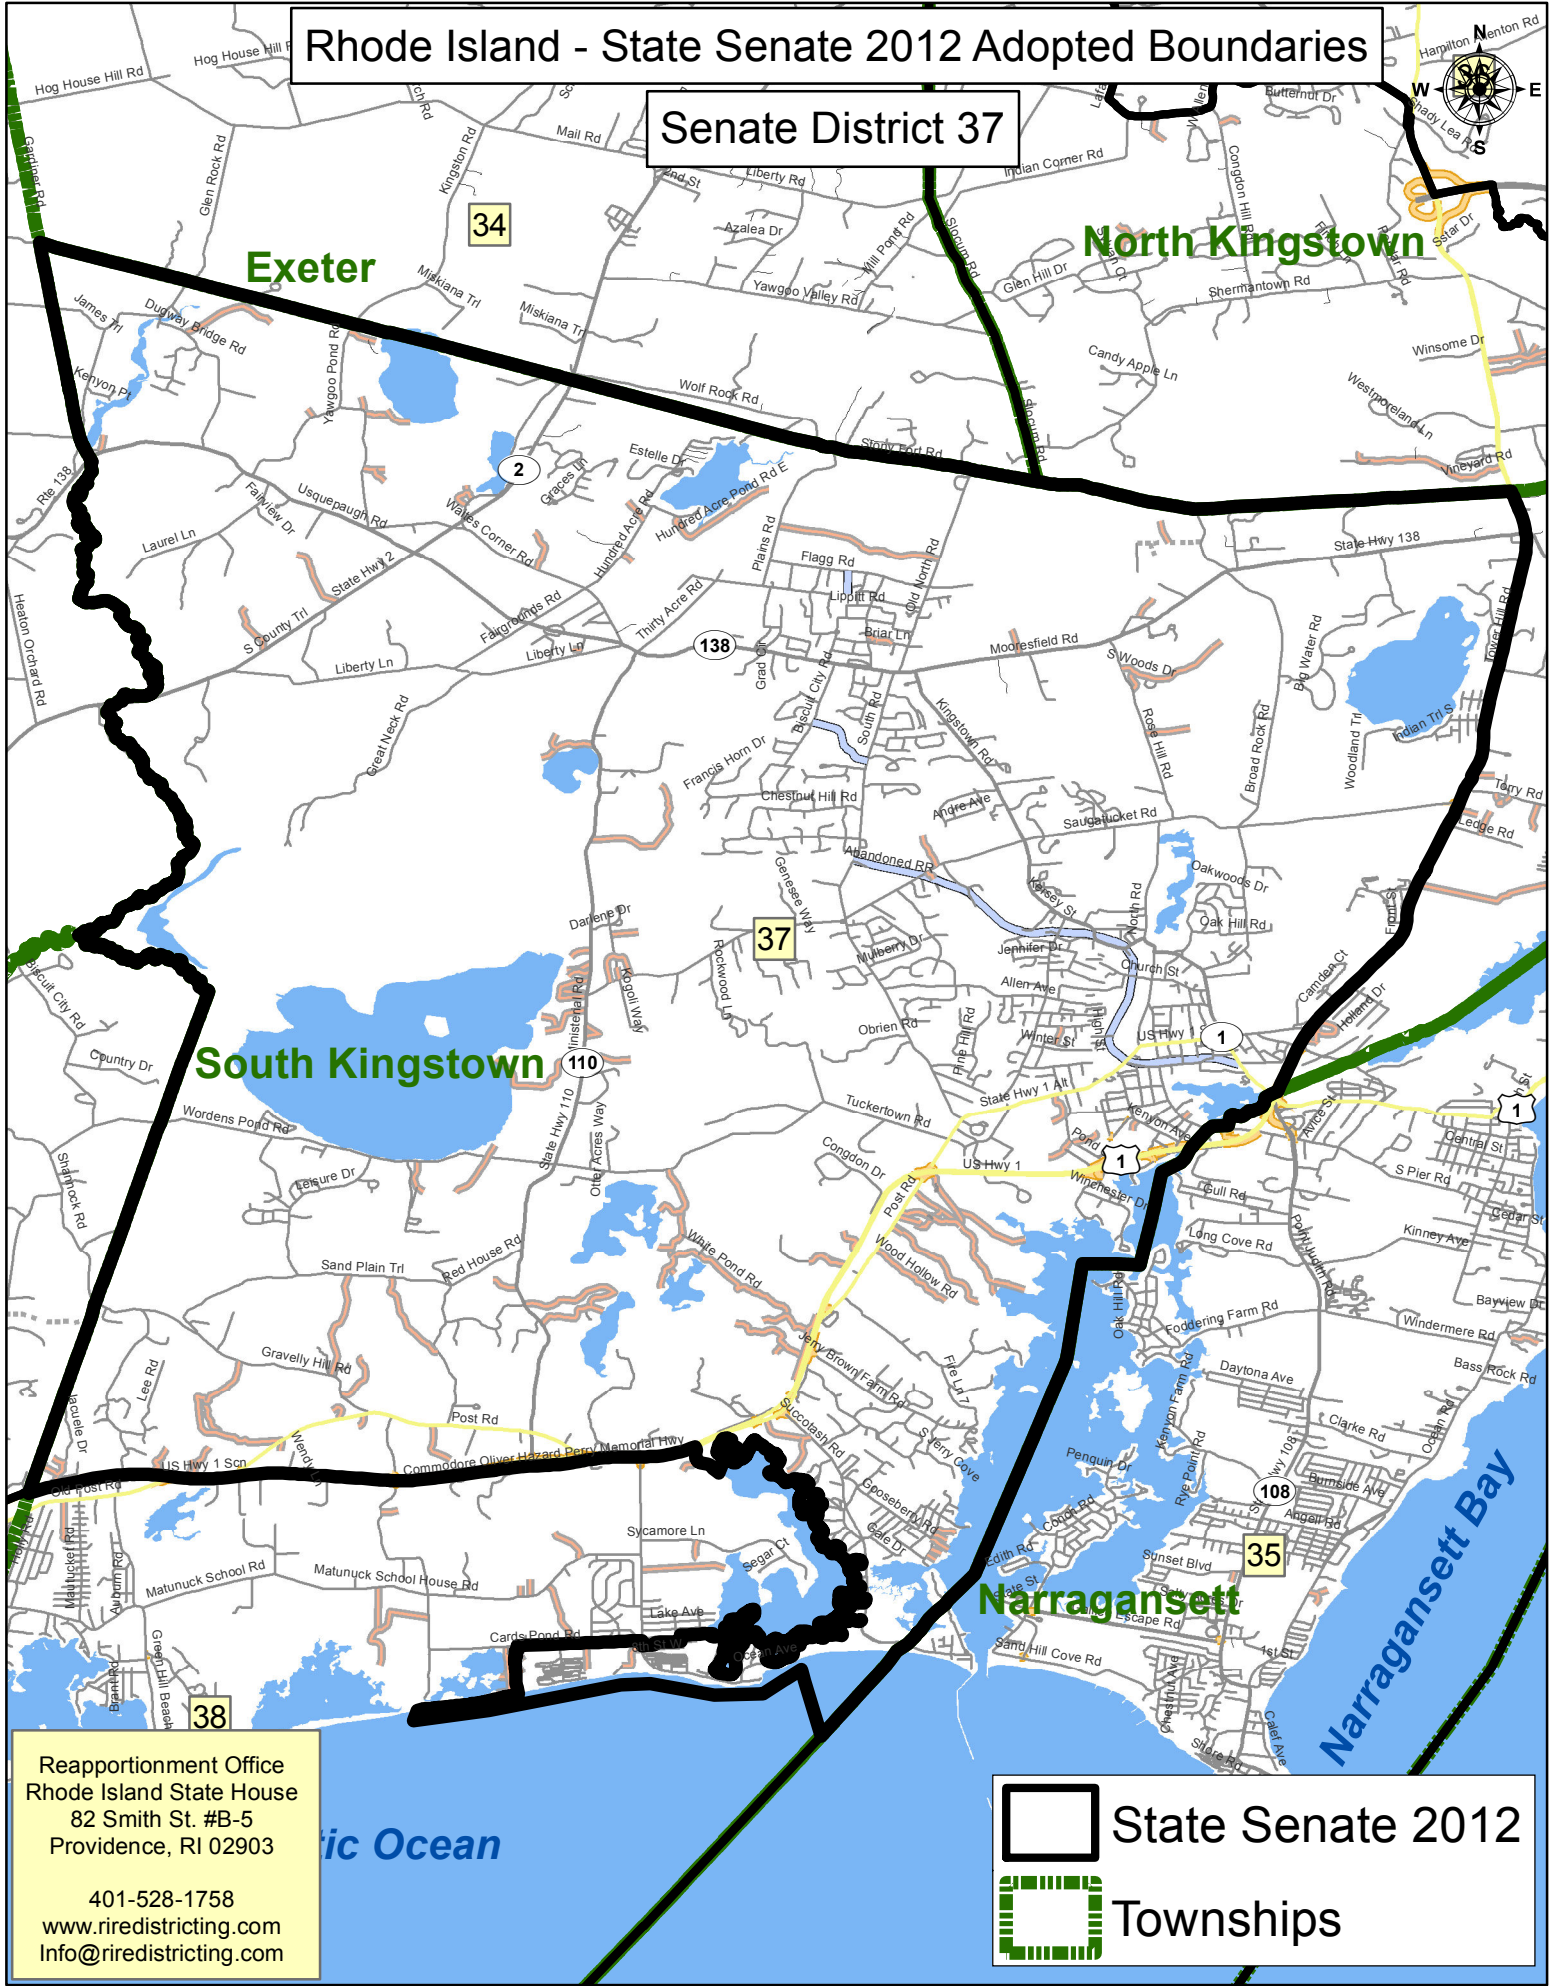

Rhode Island - State Senate 2012 Adopted Boundaries

Senate District 37

Reapportionment Office
Rhode Island State House
82 Smith St. #B-5
Providence, RI 02903

401-528-1758
www.riredistricting.com
Info@riredistricting.com

State Senate 2012

Townships