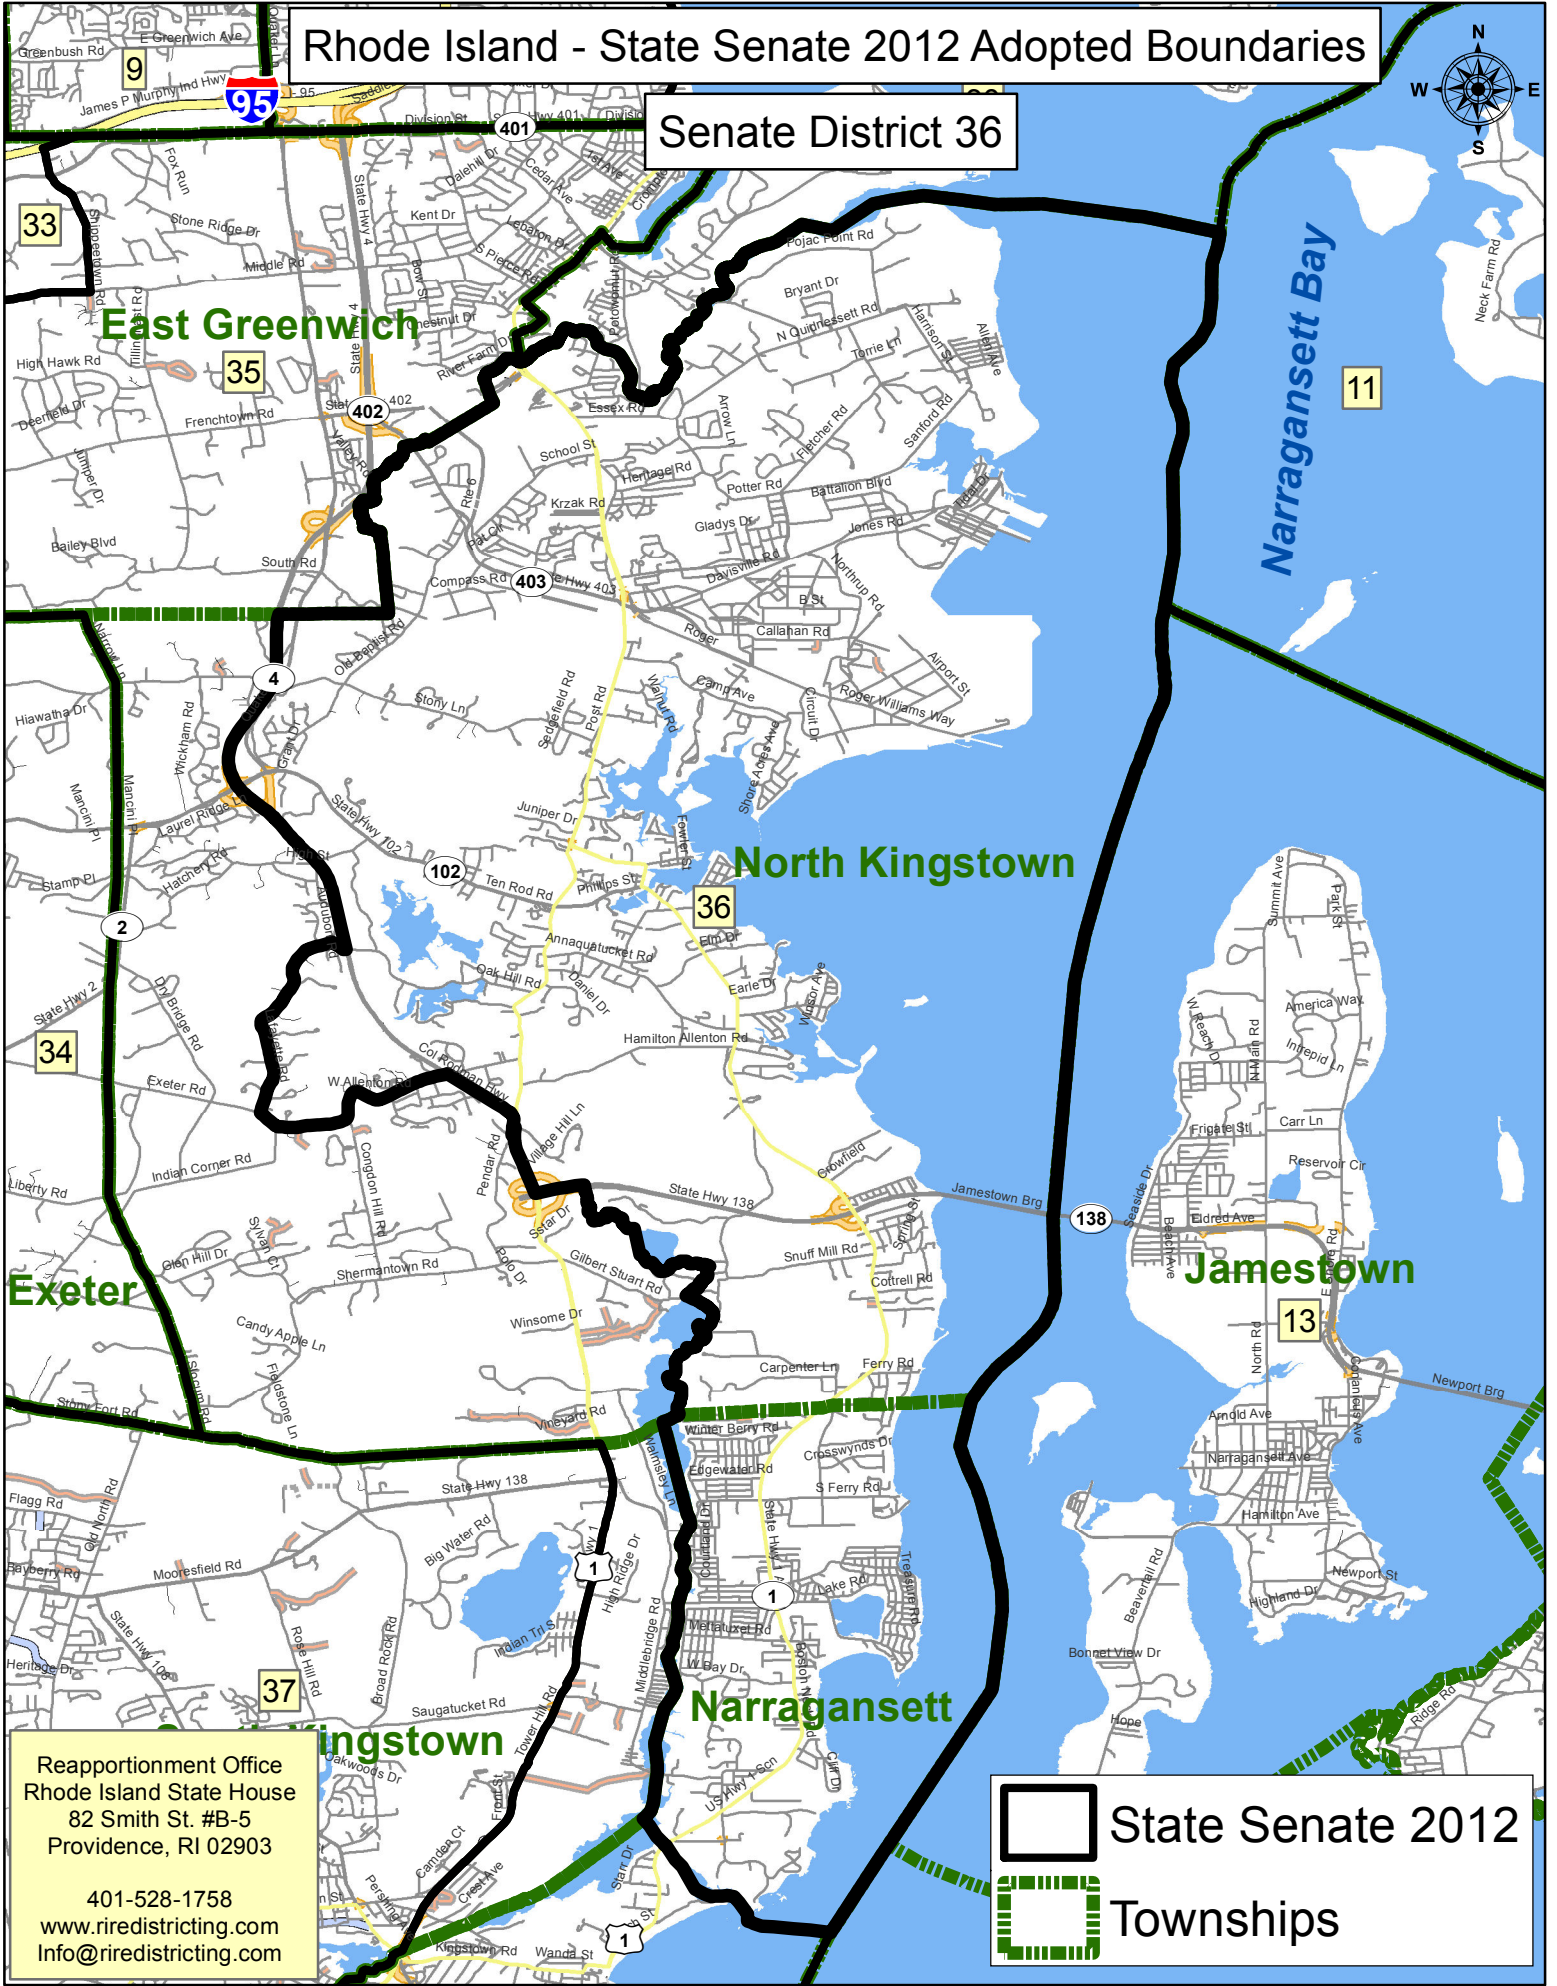

Rhode Island - State Senate 2012 Adopted Boundaries

Senate District 36

East Greenwich

North Kingstown

Exeter

Jamestown

Narragansett

Reapportionment Office
 Rhode Island State House
 82 Smith St. #B-5
 Providence, RI 02903