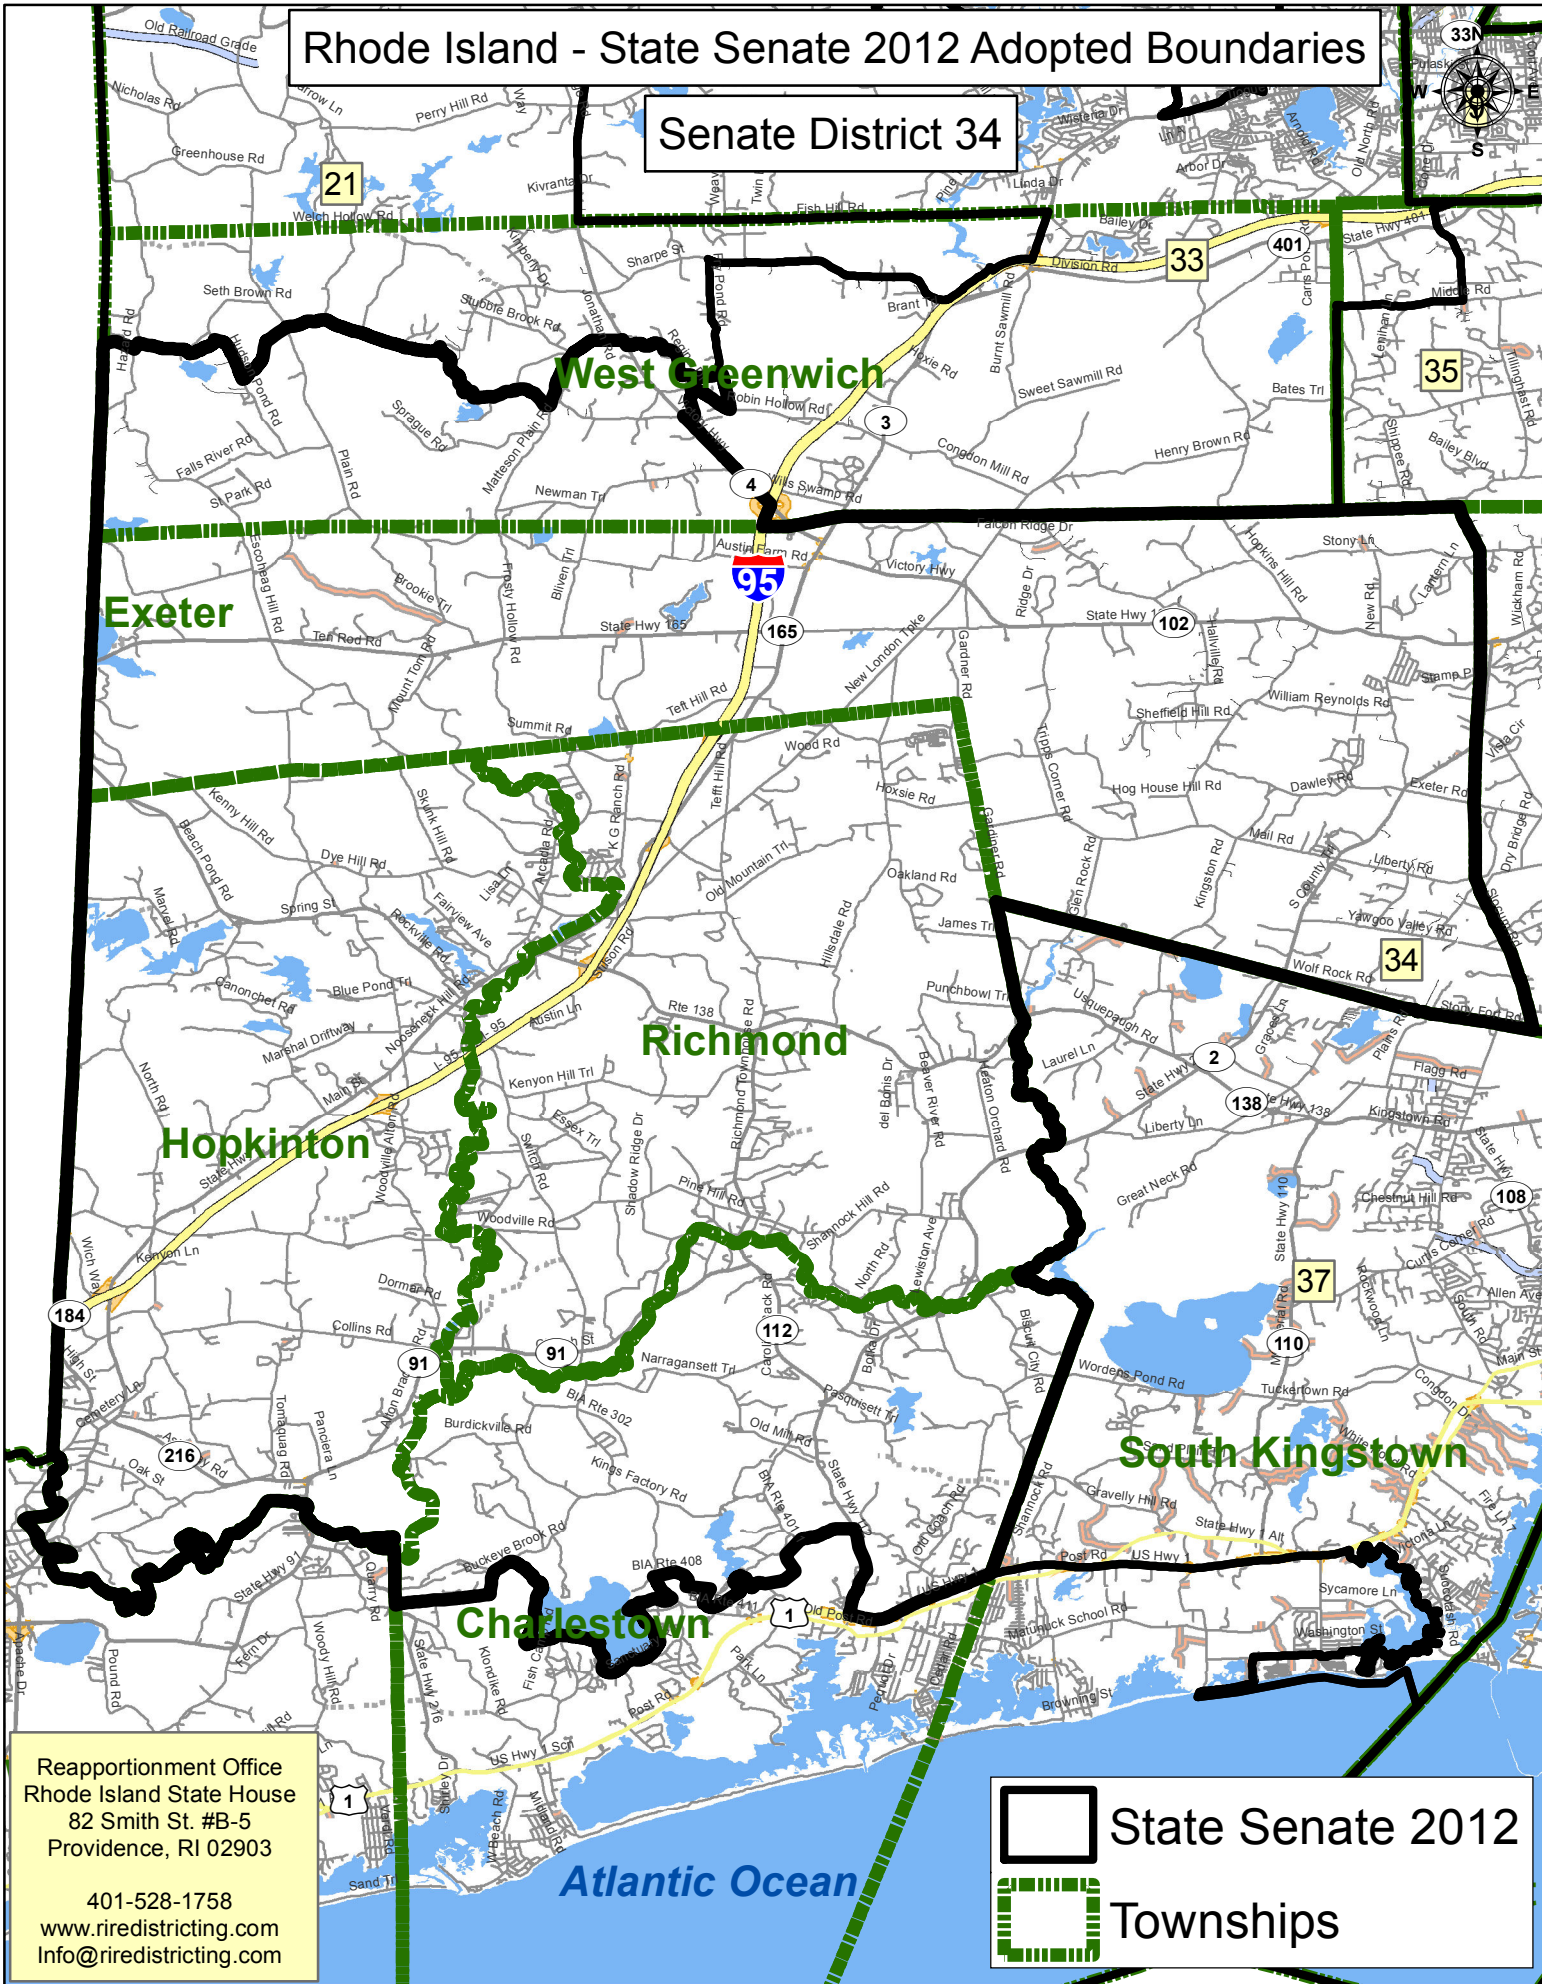

Rhode Island - State Senate 2012 Adopted Boundaries

Senate District 34

Reapportionment Office
 Rhode Island State House
 82 Smith St. #B-5
 Providence, RI 02903

401-528-1758
www.riredistricting.com
Info@riredistricting.com

 State Senate 2012

 Townships