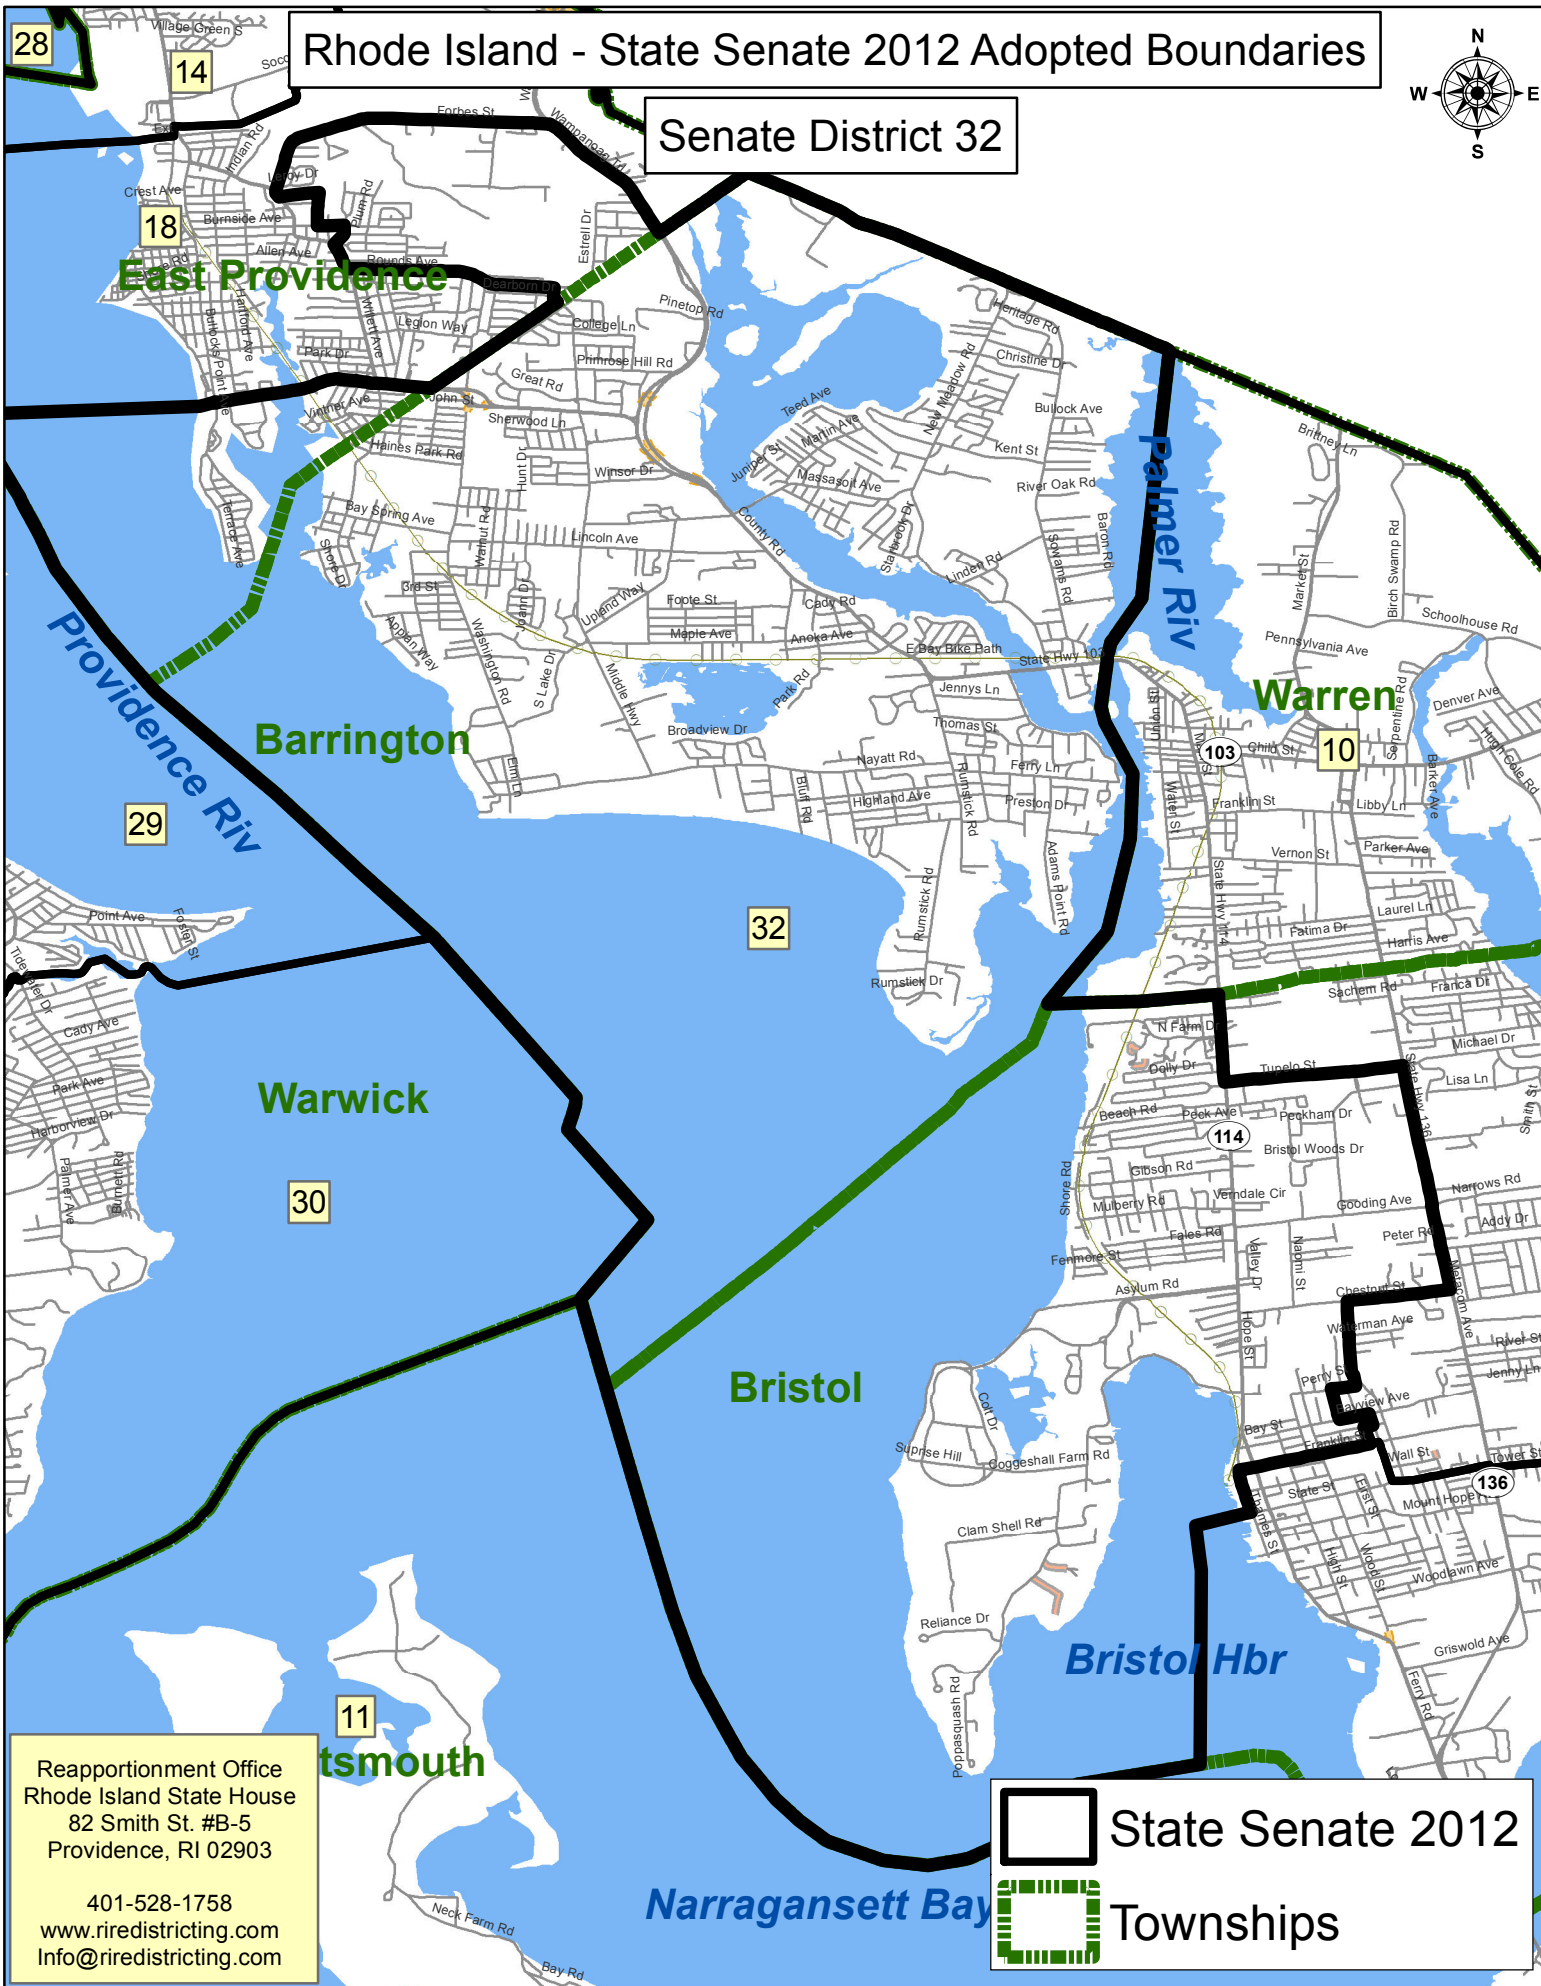

Rhode Island - State Senate 2012 Adopted Boundaries

Senate District 32

Reapportionment Office
Rhode Island State House
82 Smith St. #B-5
Providence, RI 02903

401-528-1758
www.riredistricting.com
Info@riredistricting.com

State Senate 2012

Townships