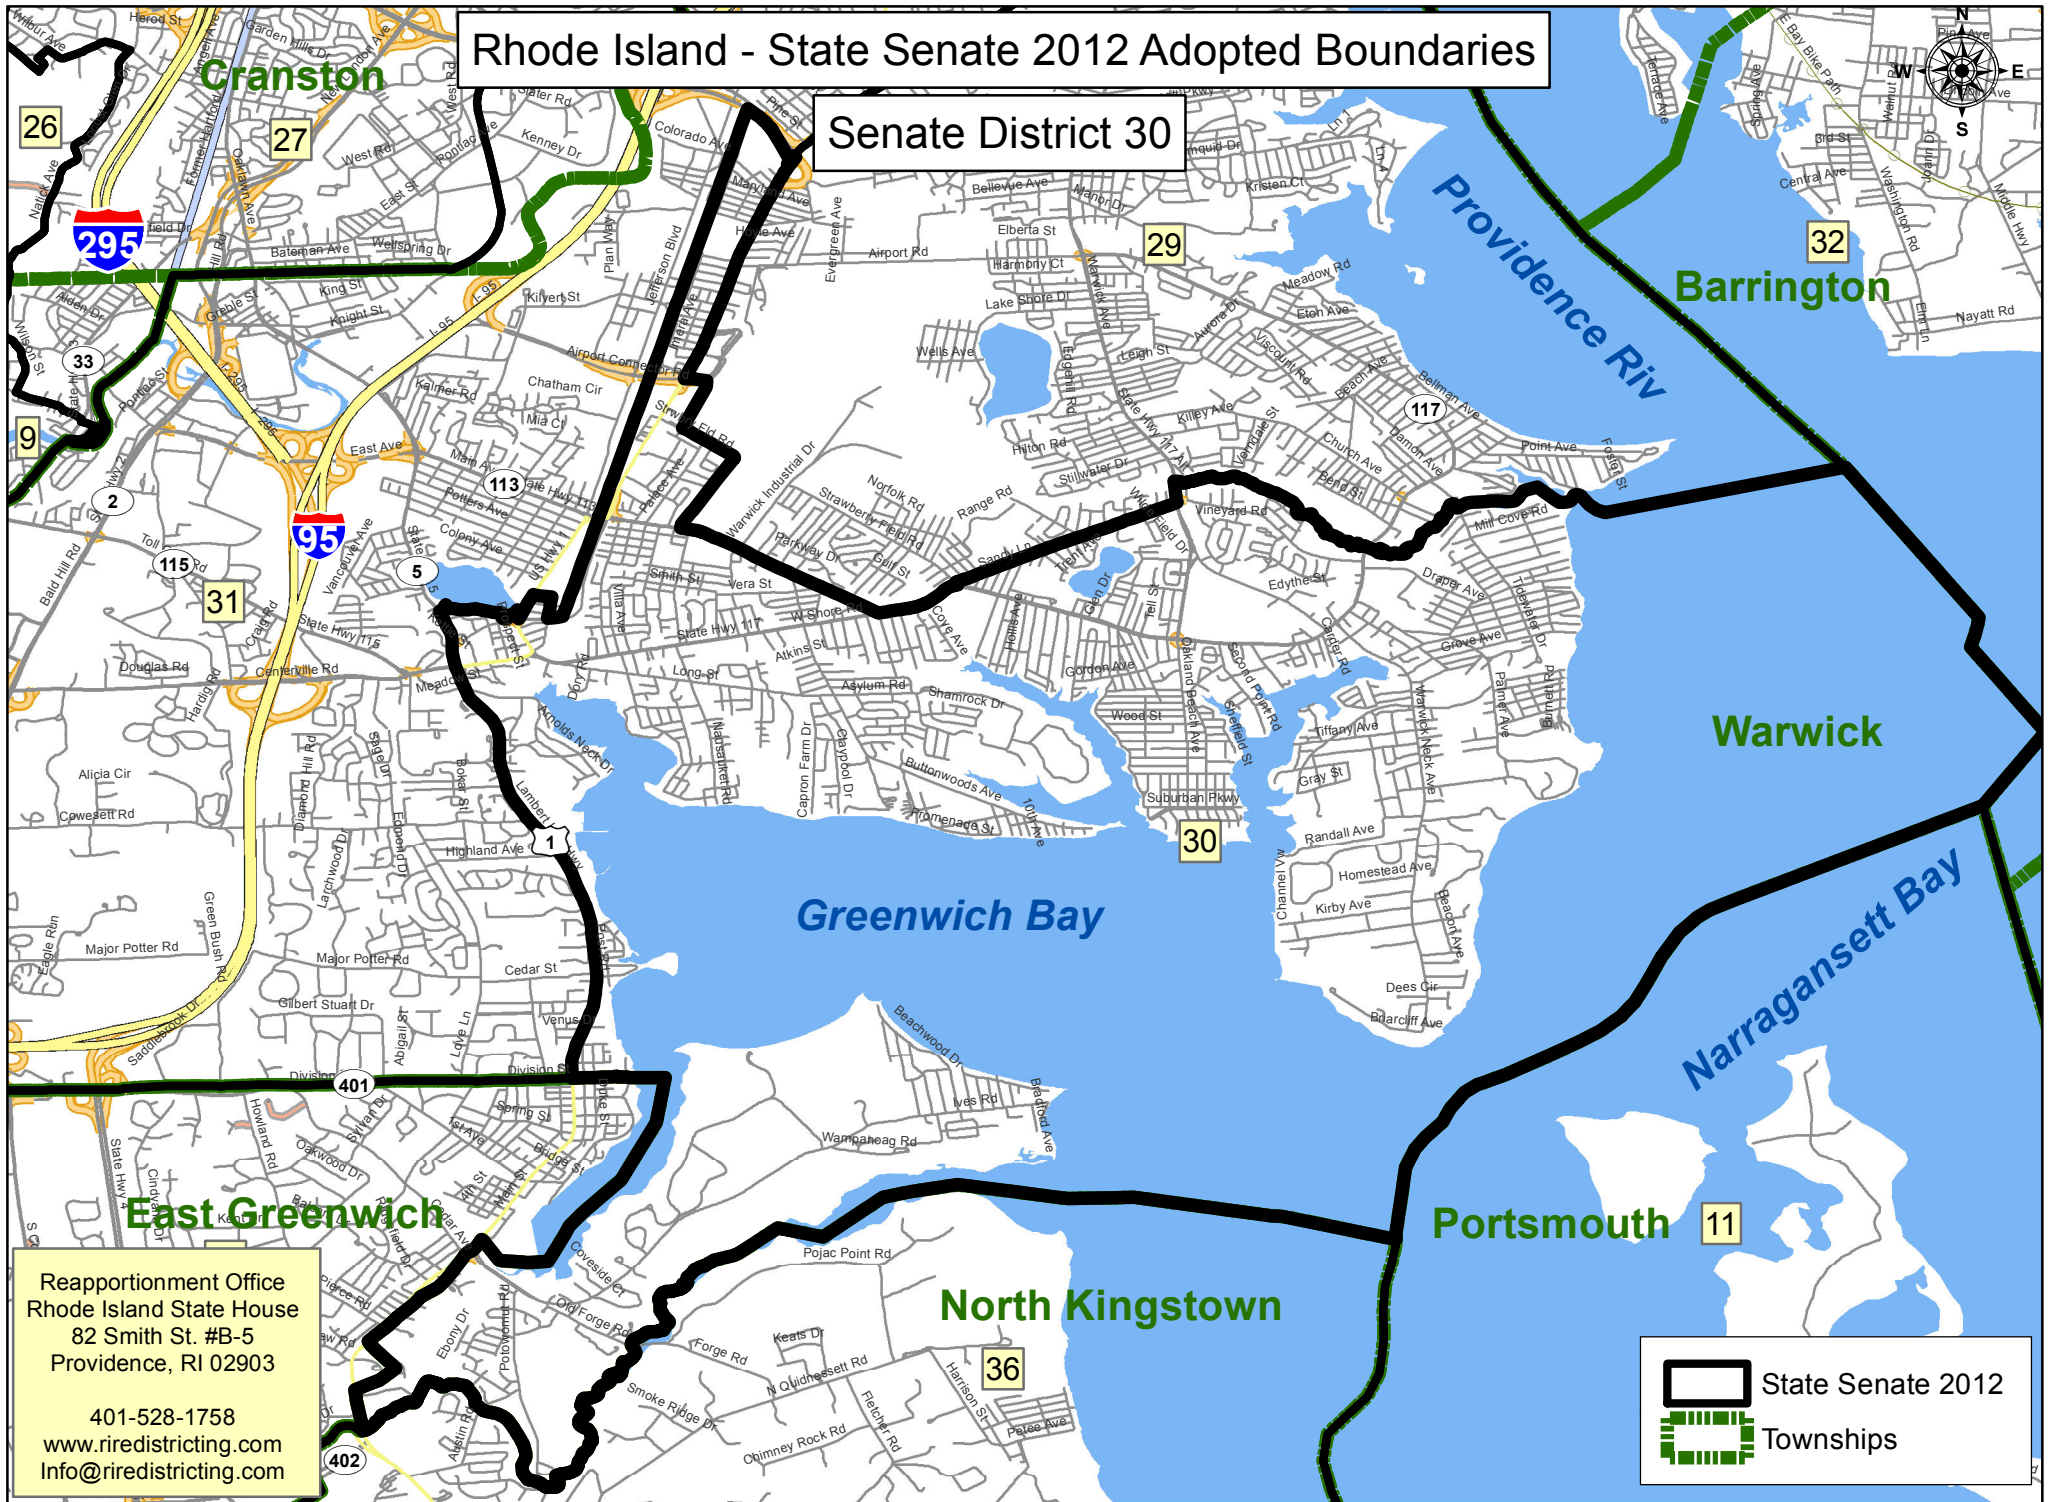

Rhode Island - State Senate 2012 Adopted Boundaries

Senate District 30

Reapportionment Office
Rhode Island State House
82 Smith St. #B-5
Providence, RI 02903

401-528-1758
www.riredistricting.com
Info@riredistricting.com

 State Senate 2012
 Townships