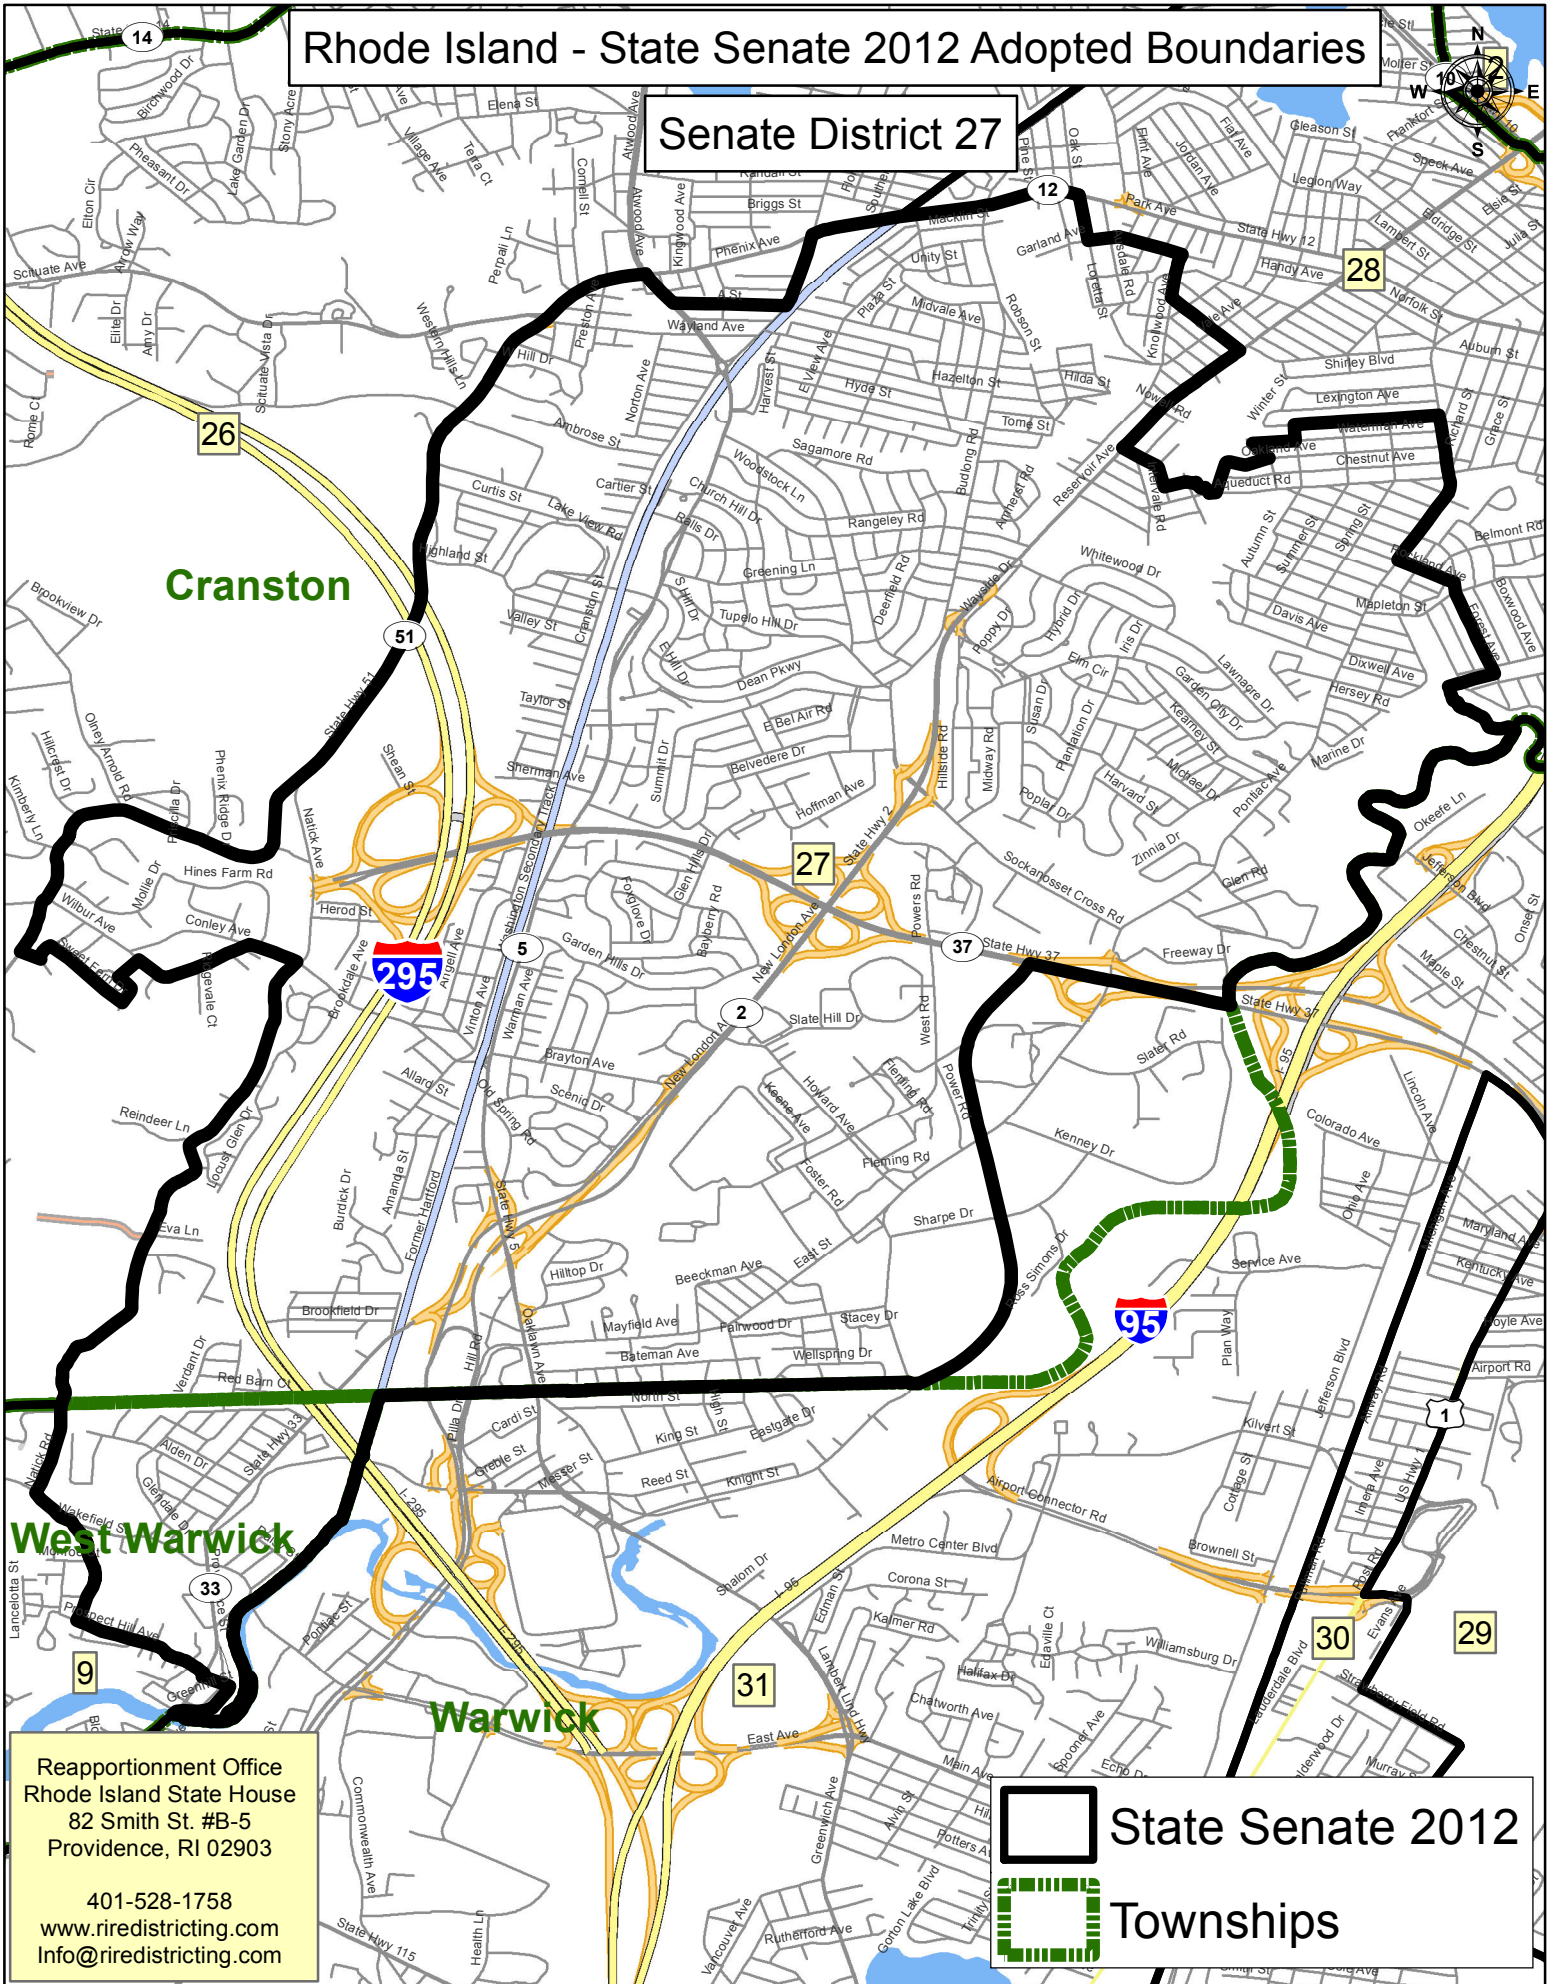

Rhode Island - State Senate 2012 Adopted Boundaries

Senate District 27

Reapportionment Office
Rhode Island State House
82 Smith St. #B-5
Providence, RI 02903

401-528-1758
www.riredistricting.com
Info@riredistricting.com

State Senate 2012

Townships