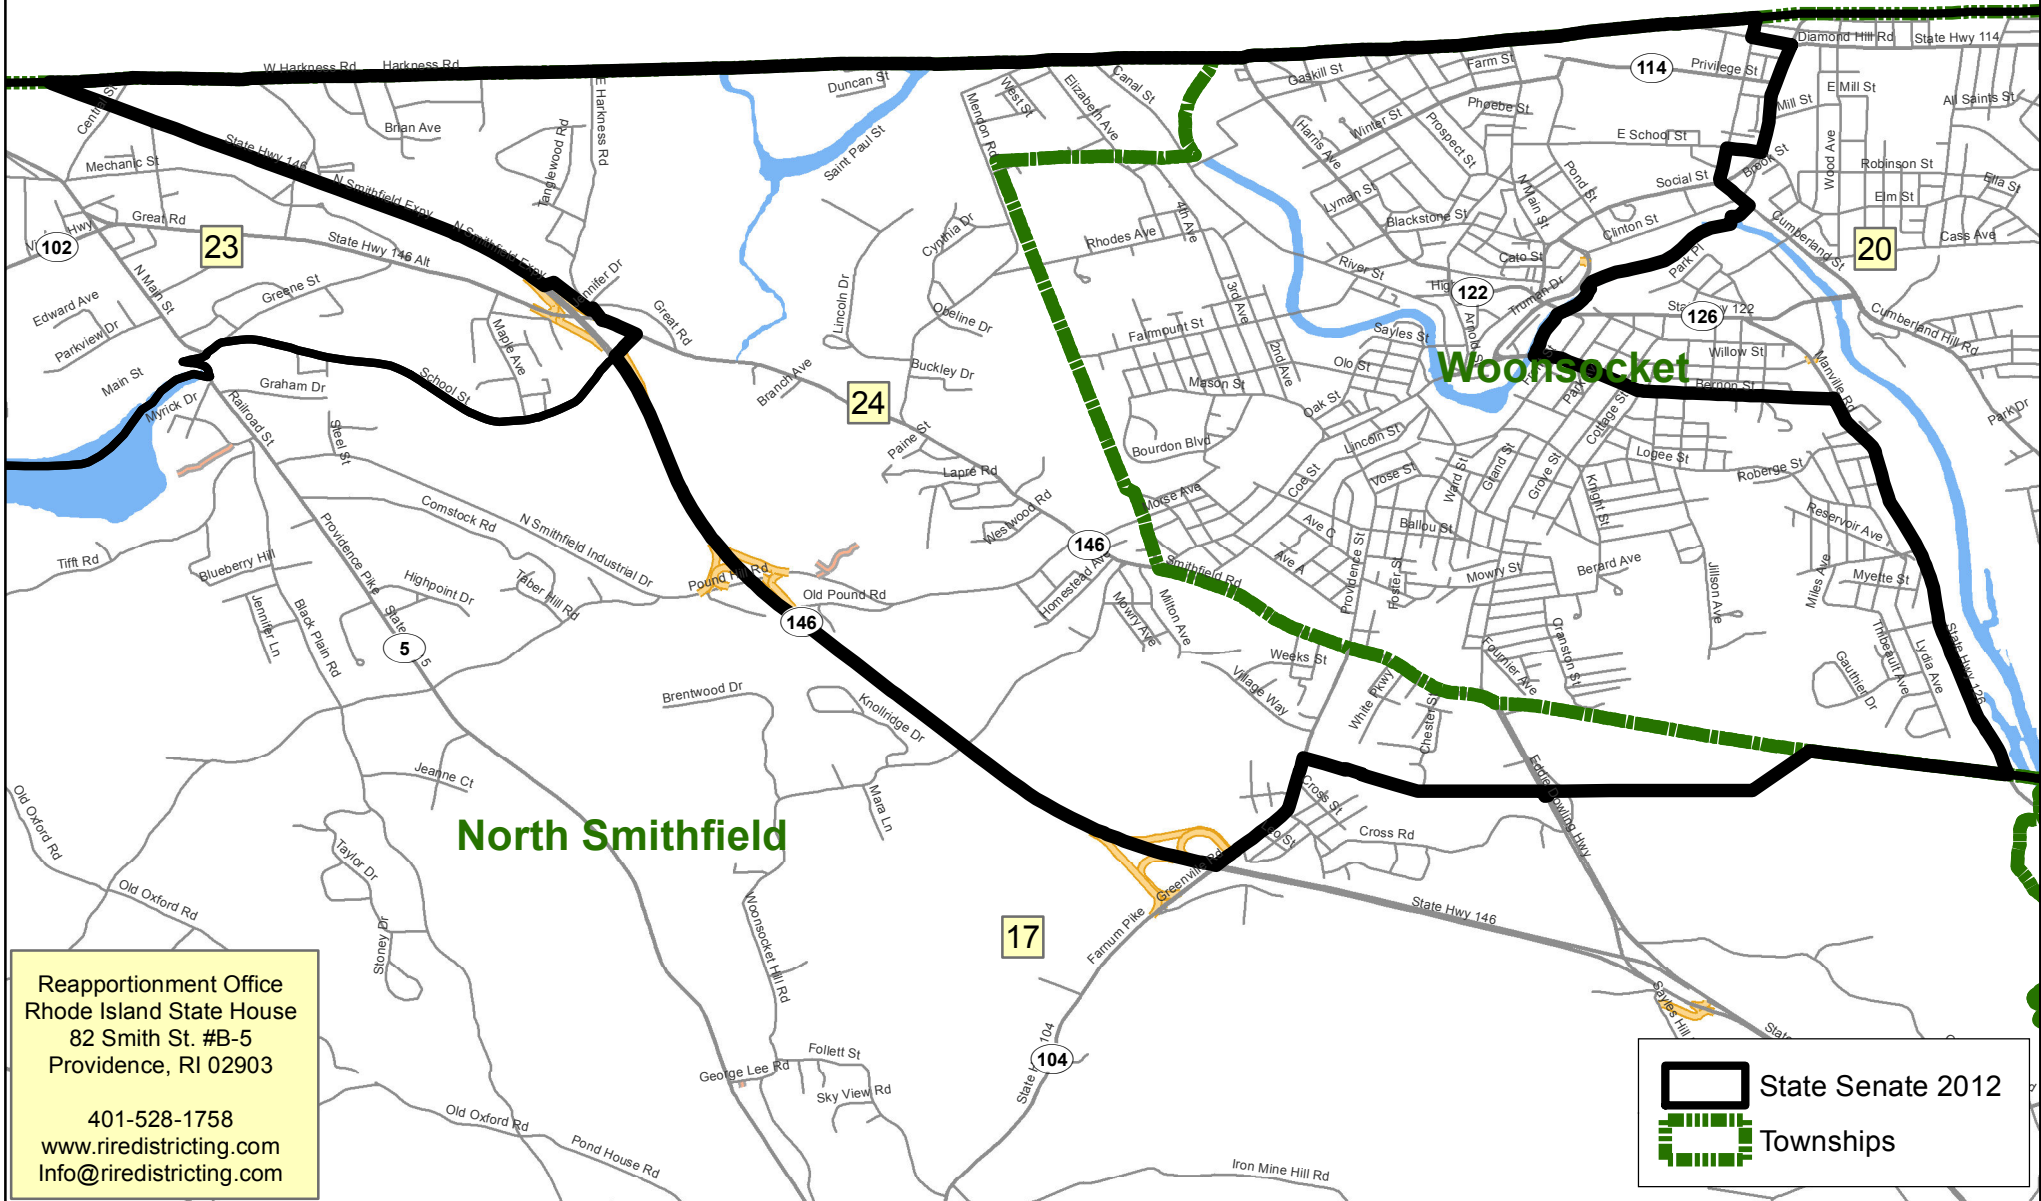

Rhode Island - State Senate 2012 Adopted Boundaries

Senate District 24

Reapportionment Office
Rhode Island State House
82 Smith St. #B-5
Providence, RI 02903

401-528-1758
www.riredistricting.com
Info@riredistricting.com

 State Senate 2012
 Townships