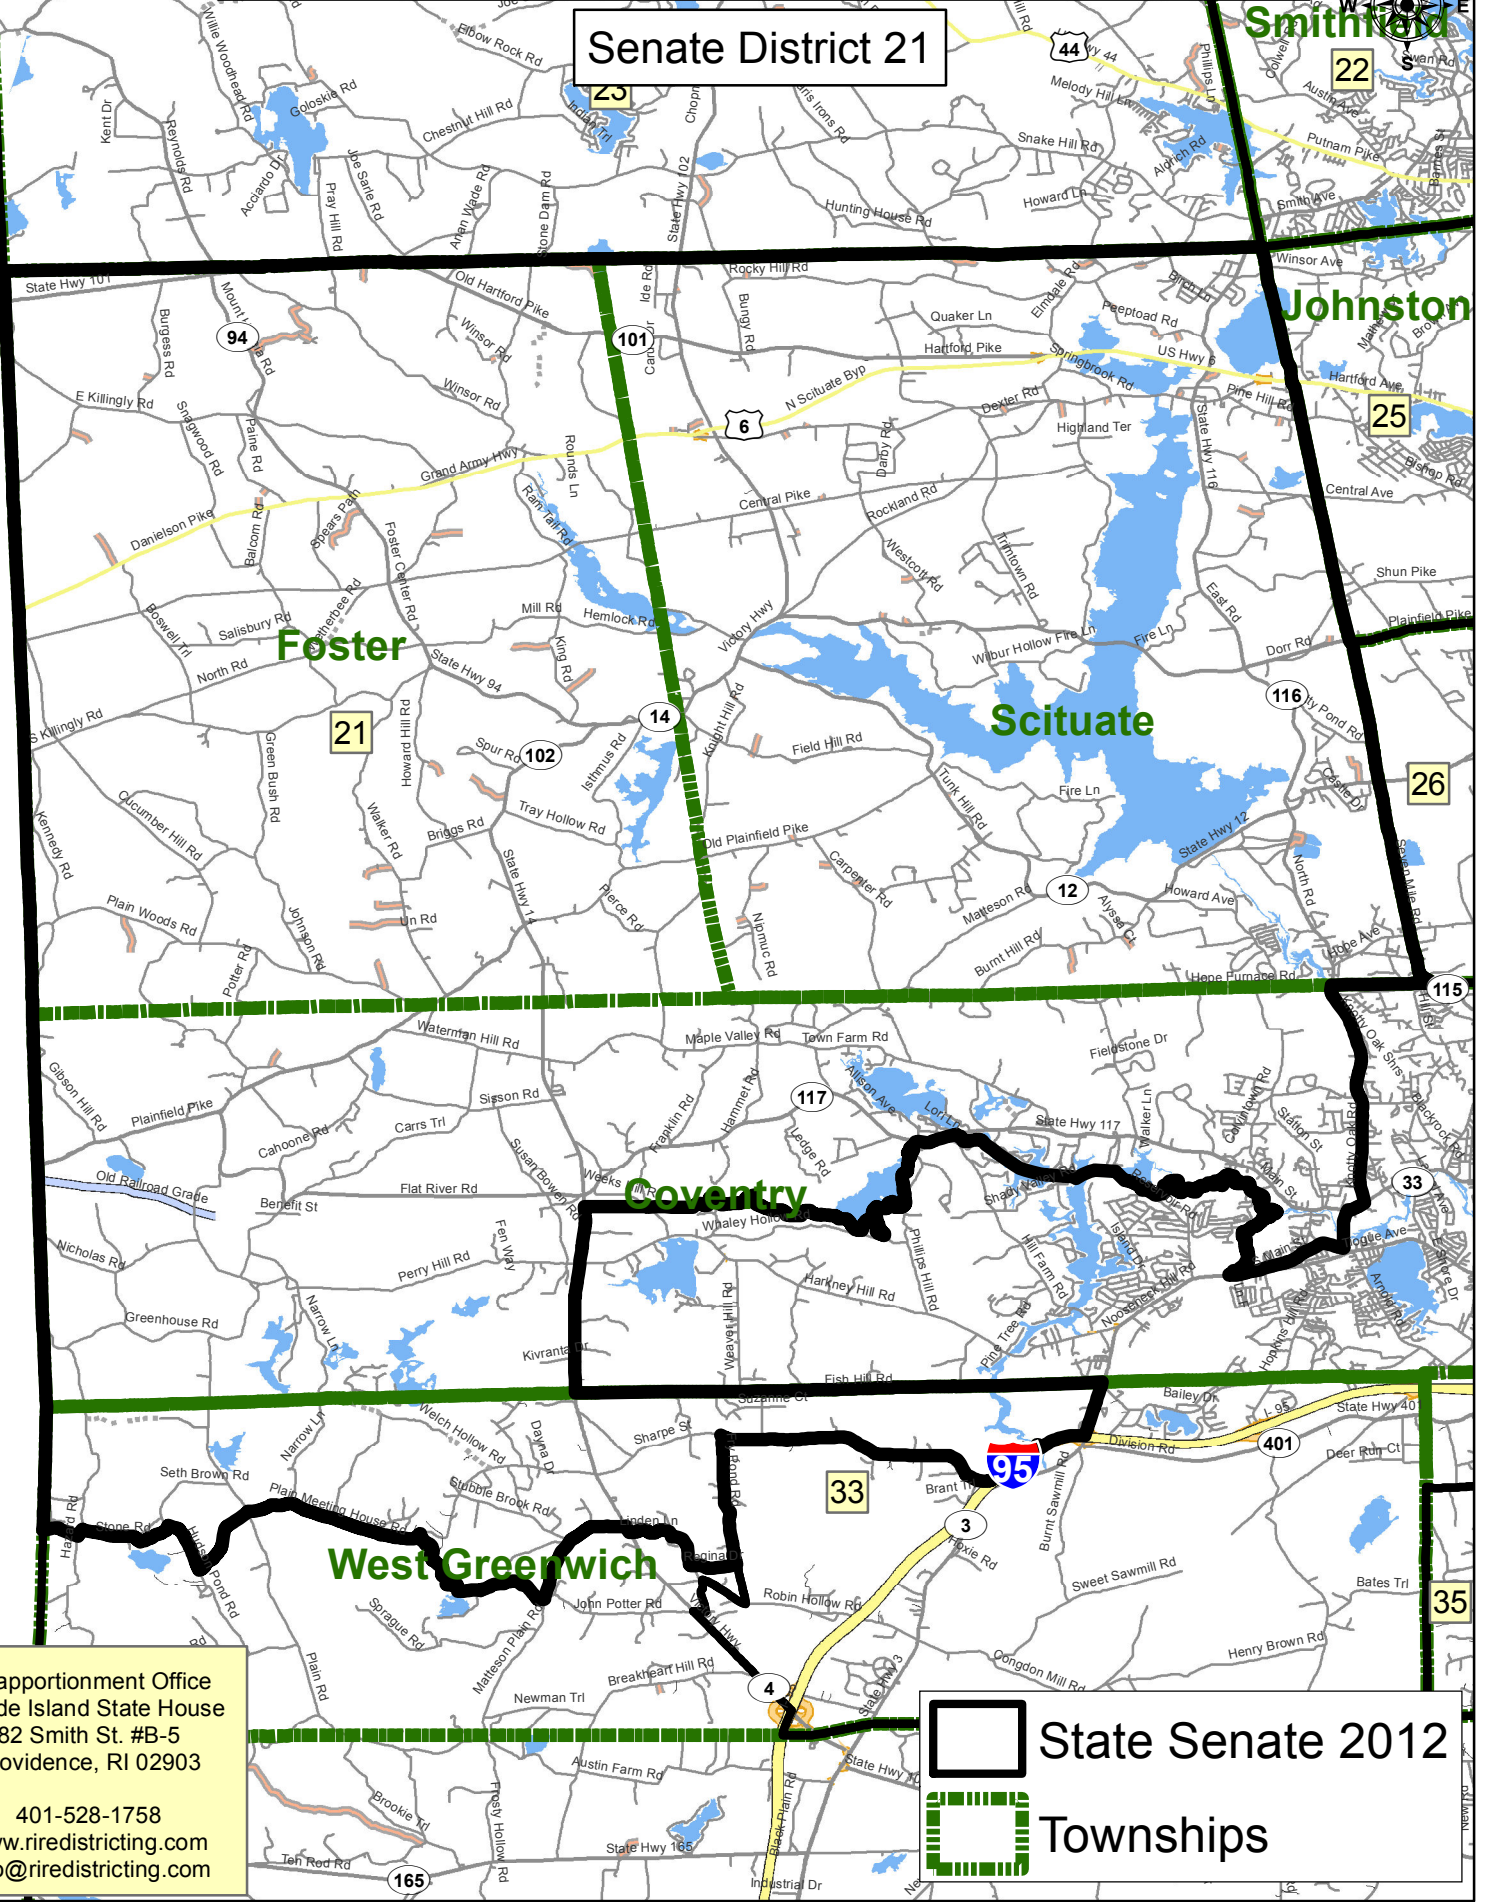

Glocester Rhode Island - State Senate 2012 Adopted Boundaries

Senate District 21

Reapportionment Office
Rhode Island State House
82 Smith St. #B-5
Providence, RI 02903

401-528-1758
www.riredistricting.com
Info@riredistricting.com

 State Senate 2012

 Townships