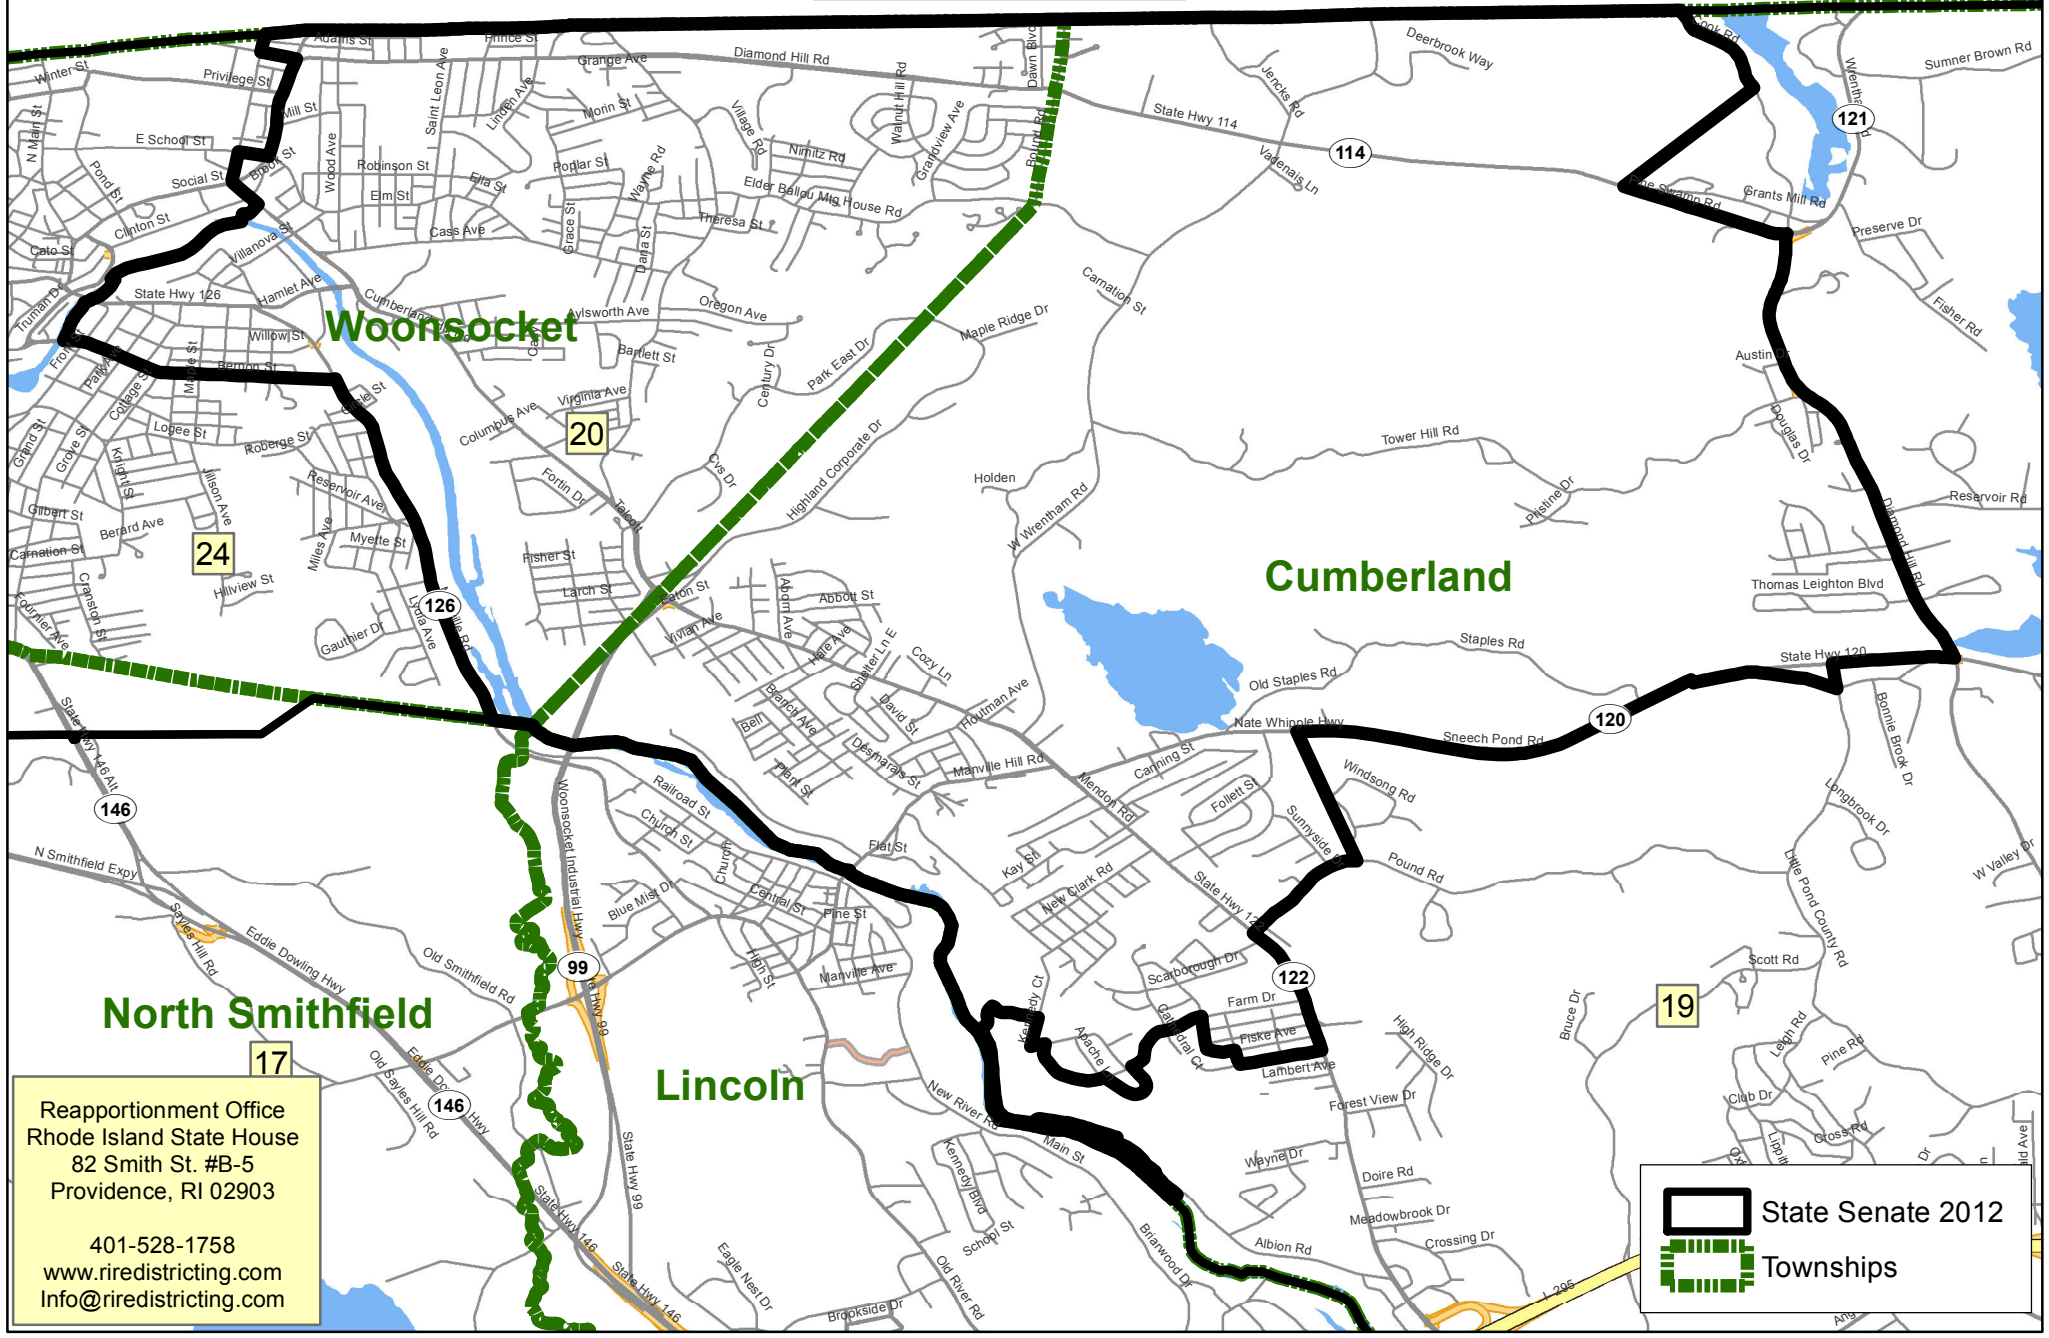

Rhode Island - State Senate 2012 Adopted Boundaries

Senate District 20

Reapportionment Office
Rhode Island State House
82 Smith St. #B-5
Providence, RI 02903

401-528-1758
www.riredistricting.com
Info@riredistricting.com

 State Senate 2012
 Townships