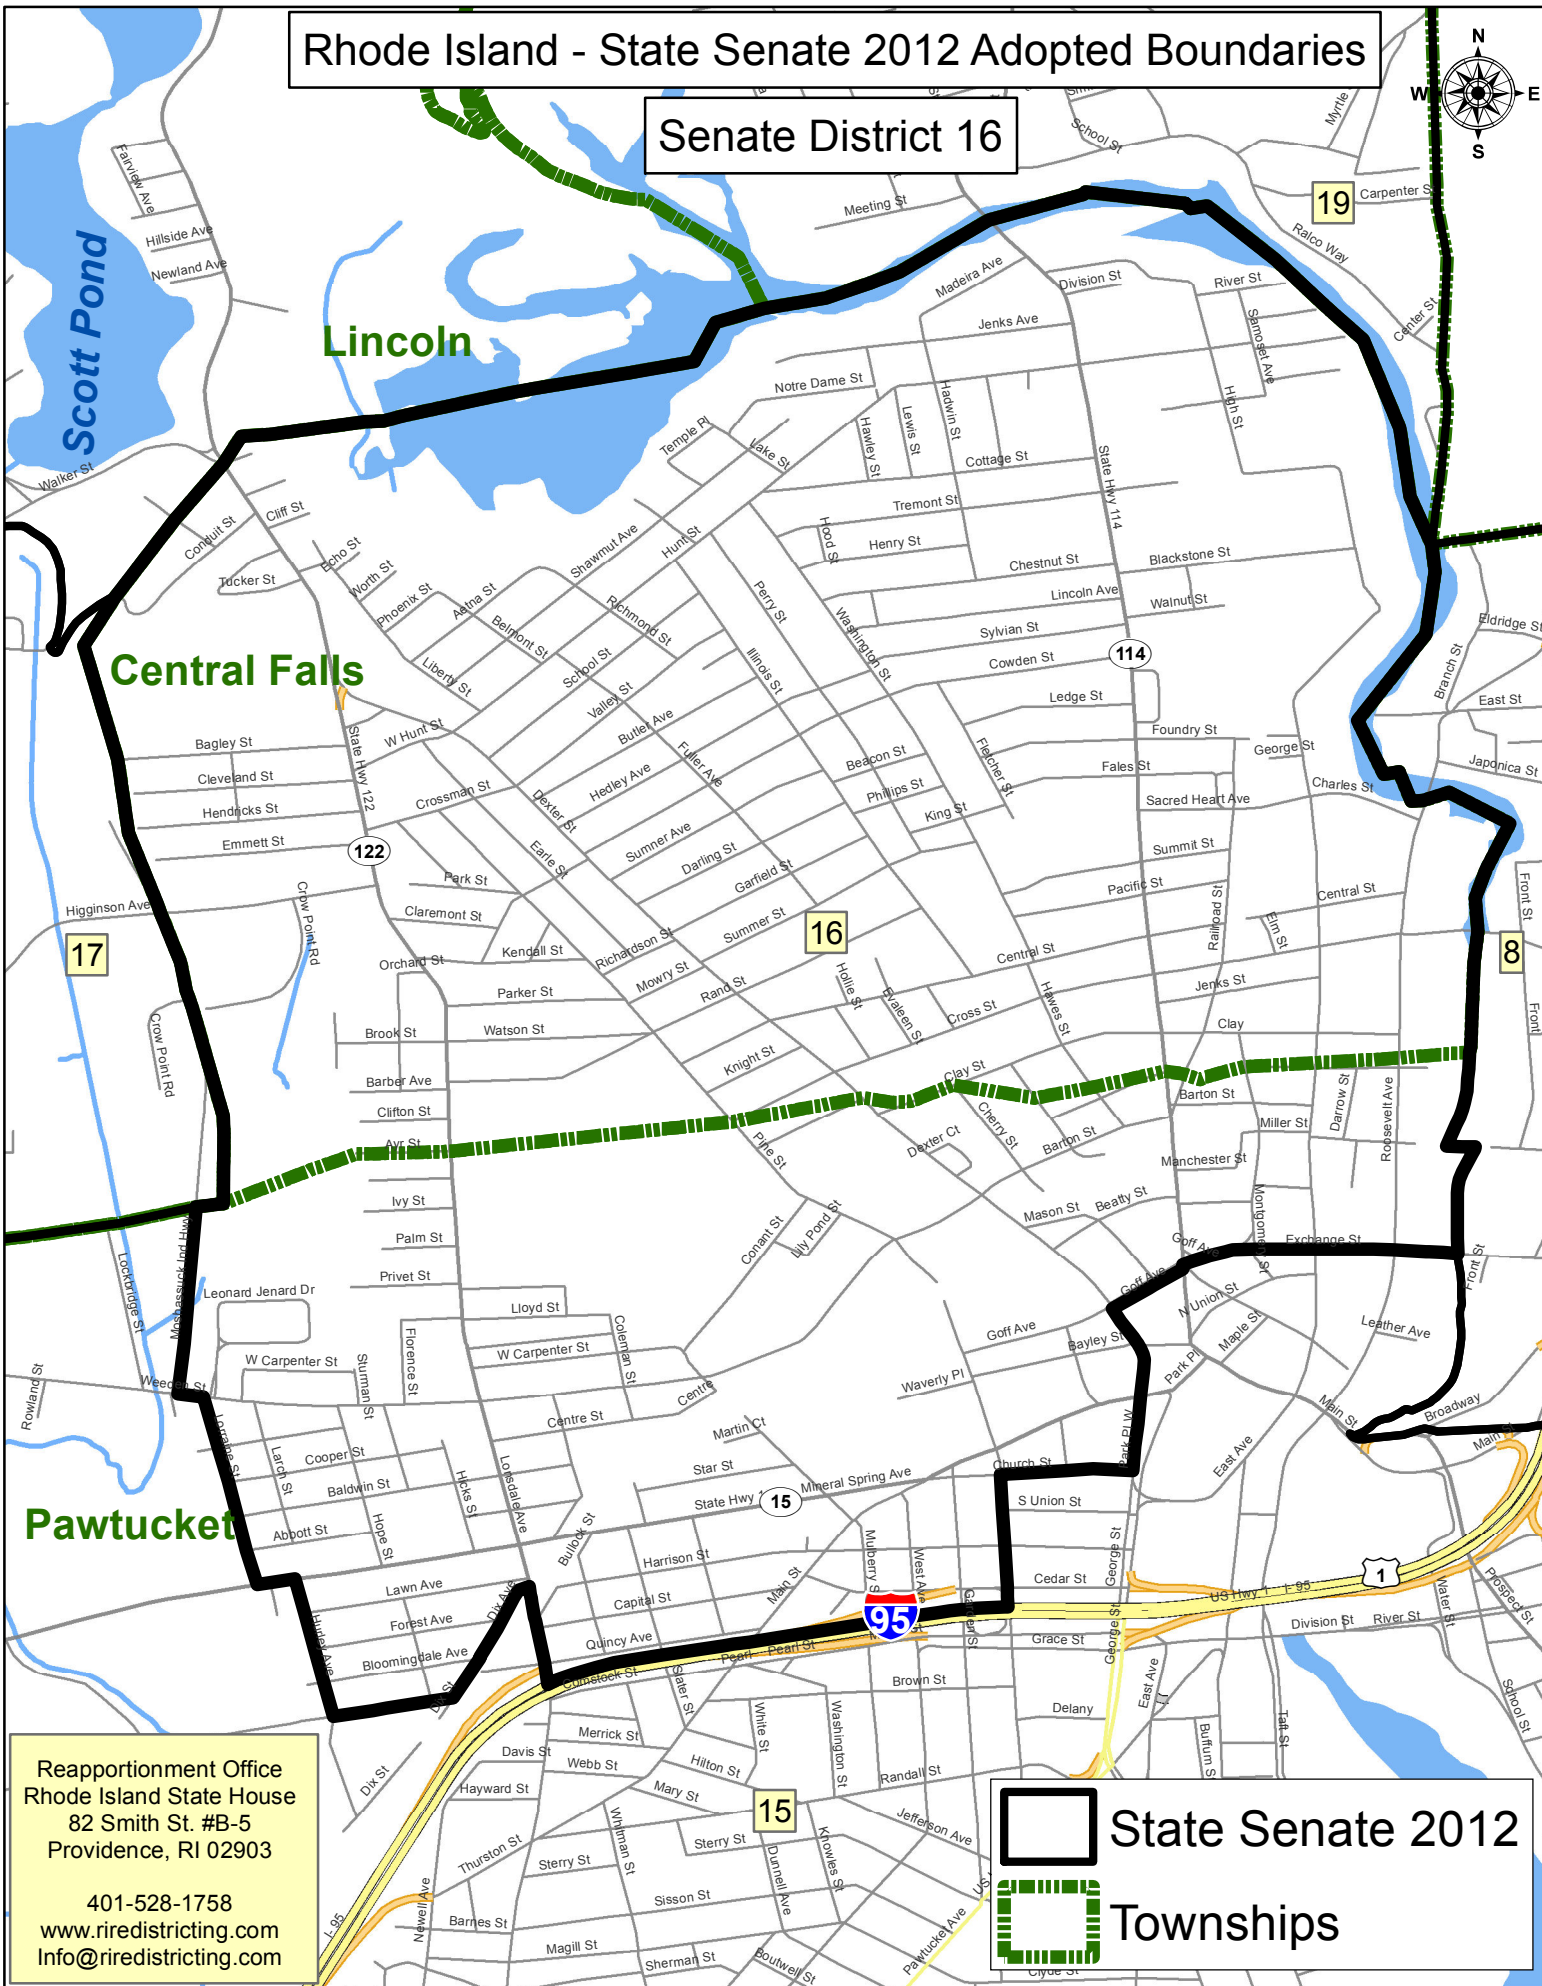

Rhode Island - State Senate 2012 Adopted Boundaries

Senate District 16

Reapportionment Office
Rhode Island State House
82 Smith St. #B-5
Providence, RI 02903

401-528-1758
www.riredistricting.com
Info@riredistricting.com

State Senate 2012
 Townships