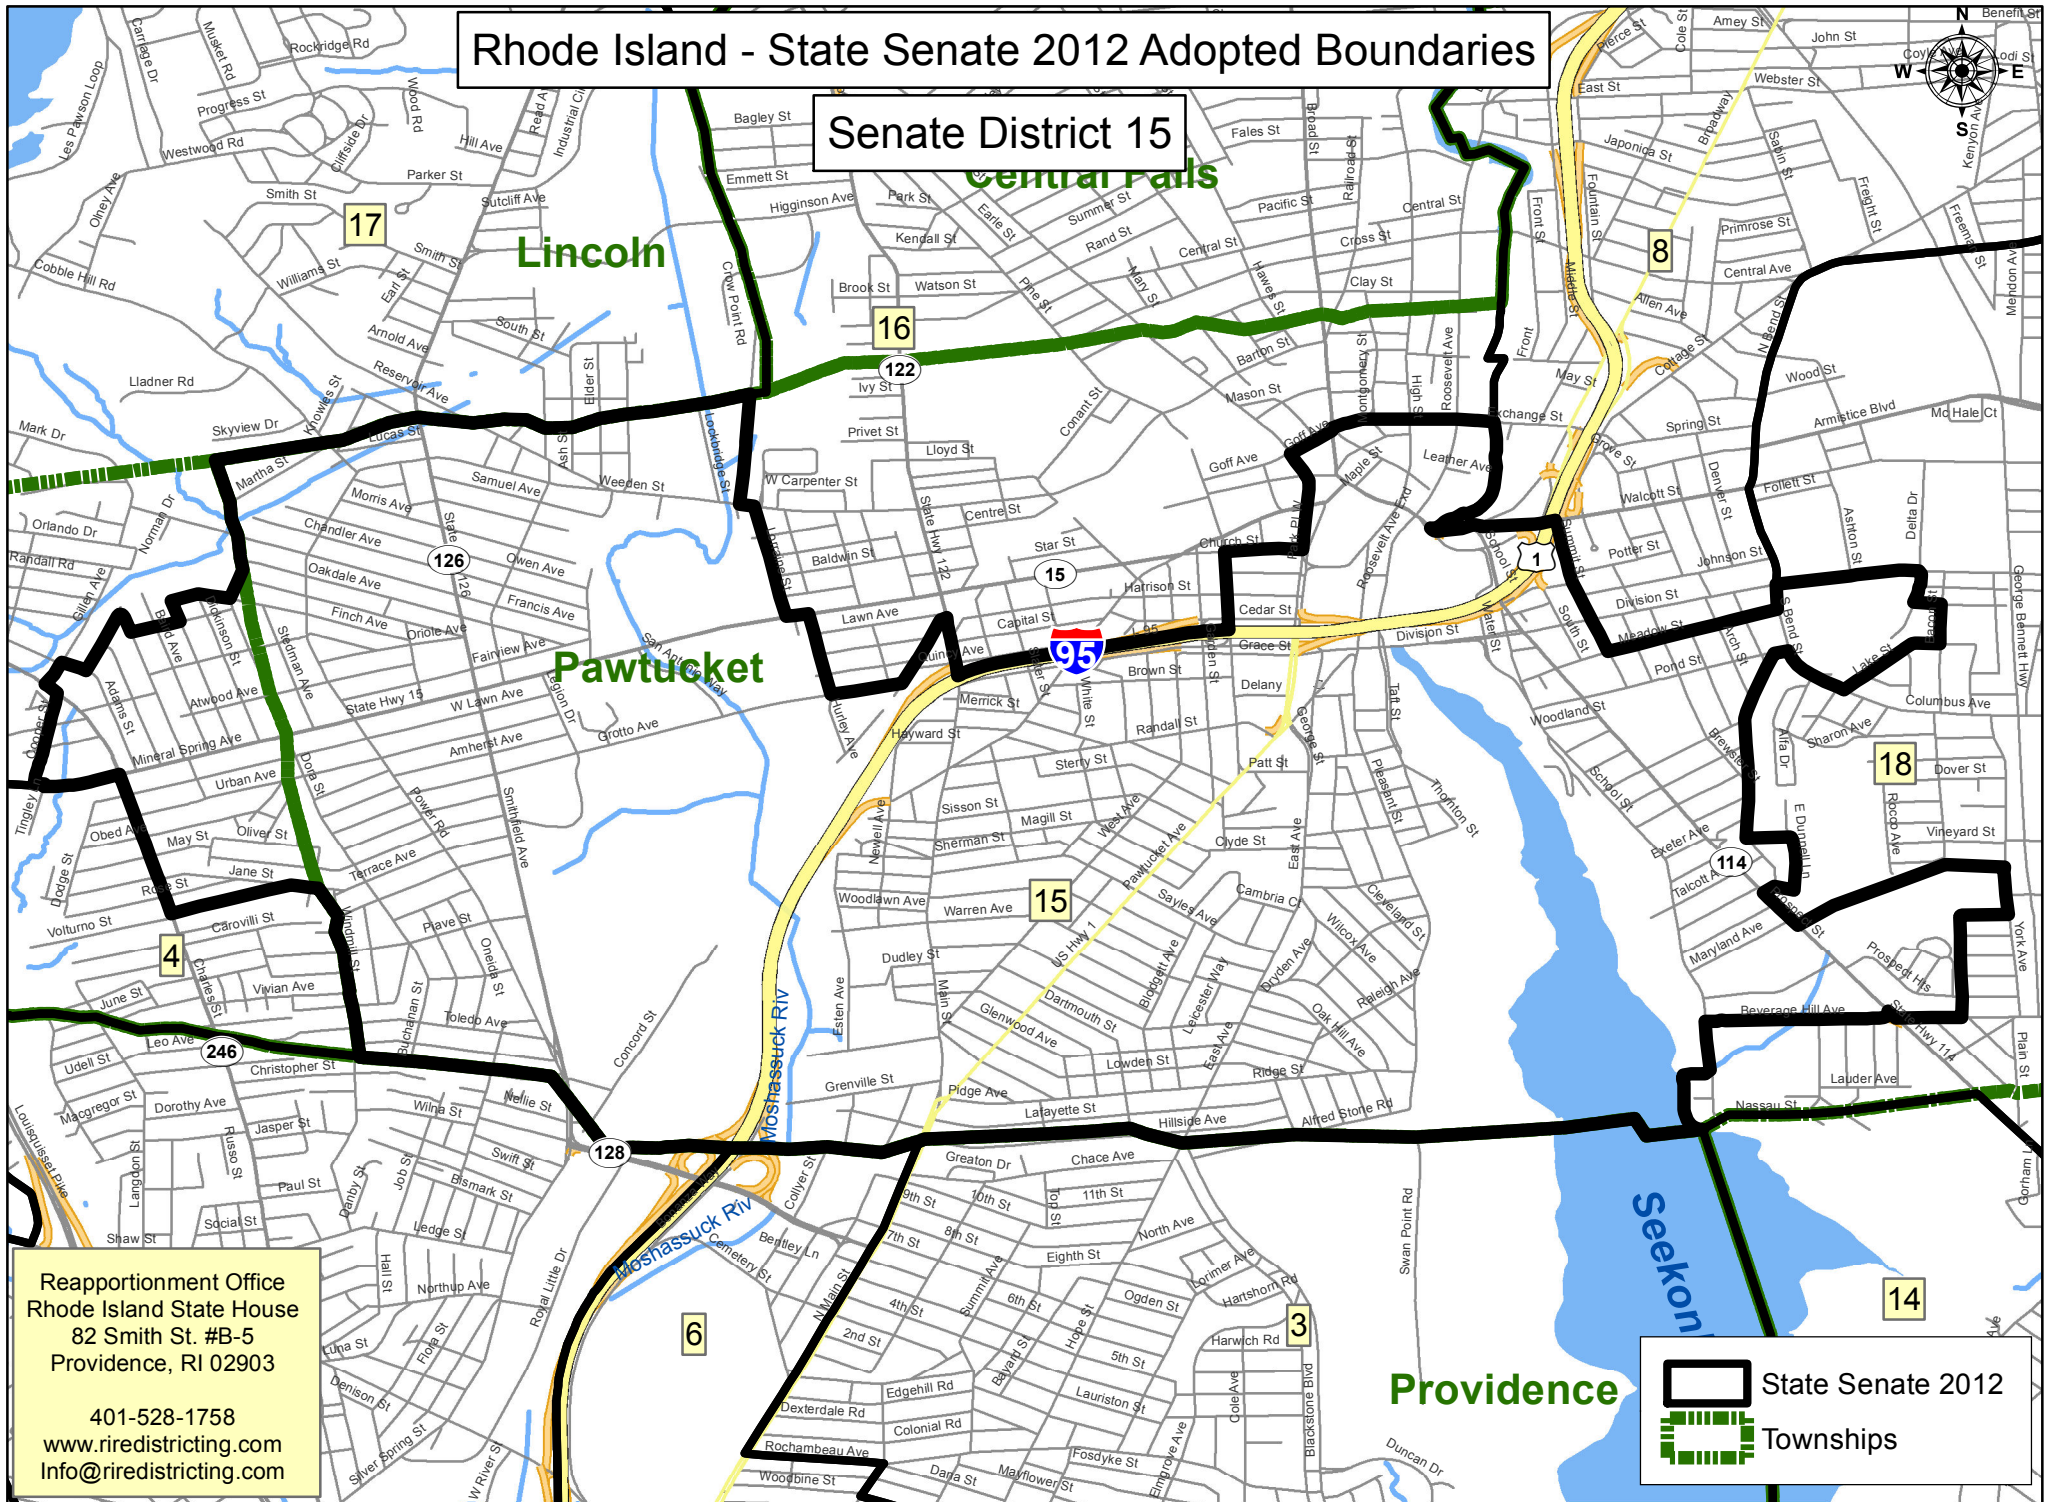

Rhode Island - State Senate 2012 Adopted Boundaries

Senate District 15

Reapportionment Office
Rhode Island State House
82 Smith St. #B-5
Providence, RI 02903

401-528-1758
www.riredistricting.com
Info@riredistricting.com

 State Senate 2012
 Townships