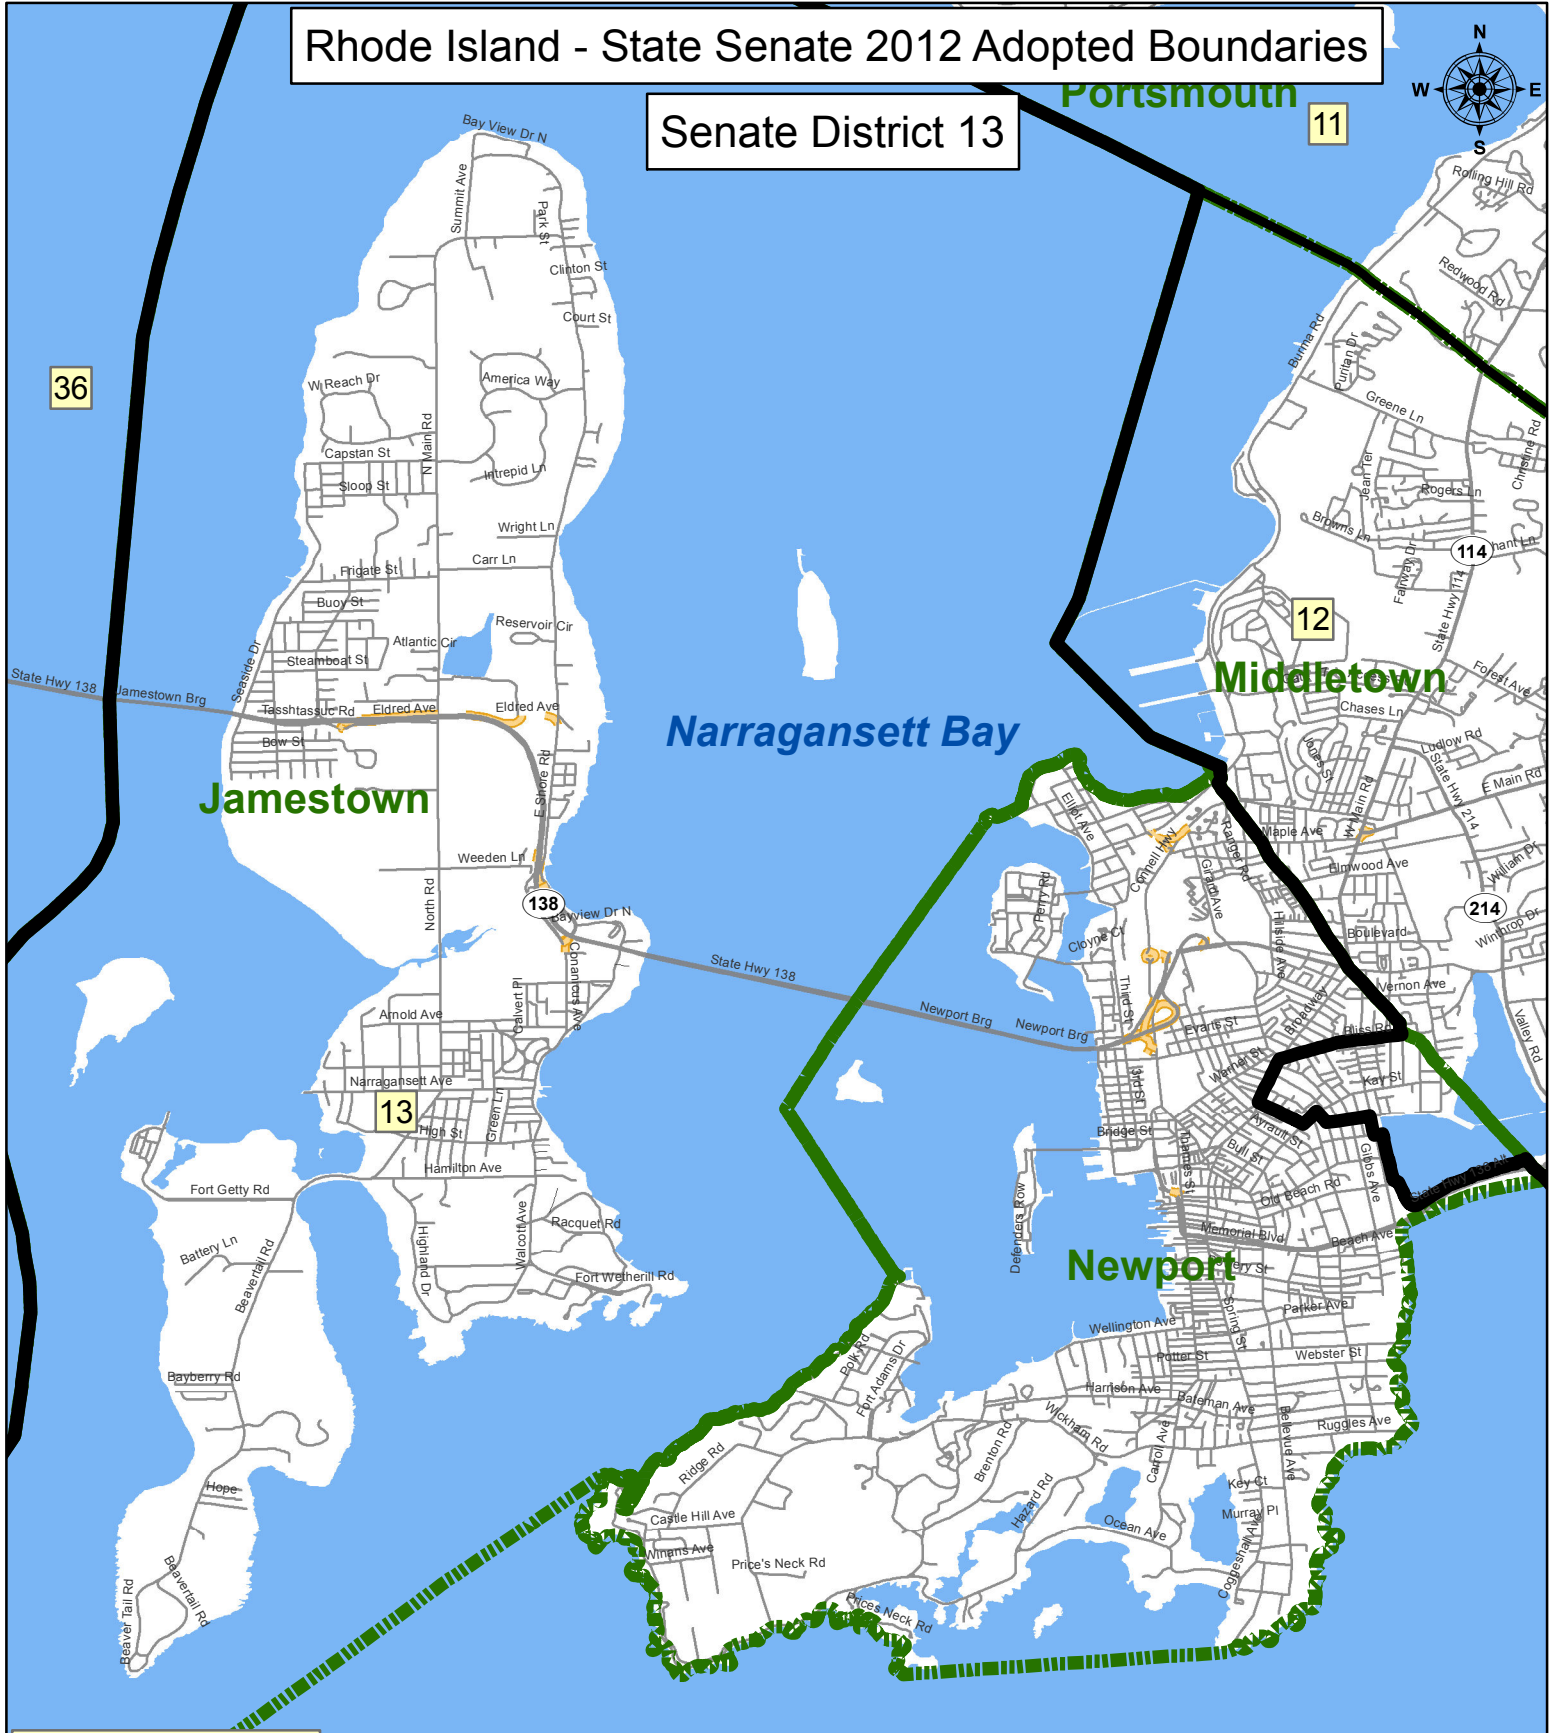

Rhode Island - State Senate 2012 Adopted Boundaries

Senate District 13

Reapportionment Office
 Rhode Island State House
 82 Smith St. #B-5
 Providence, RI 02903

401-528-1758
www.riredistricting.com
Info@riredistricting.com

 State Senate 2012

 Townships