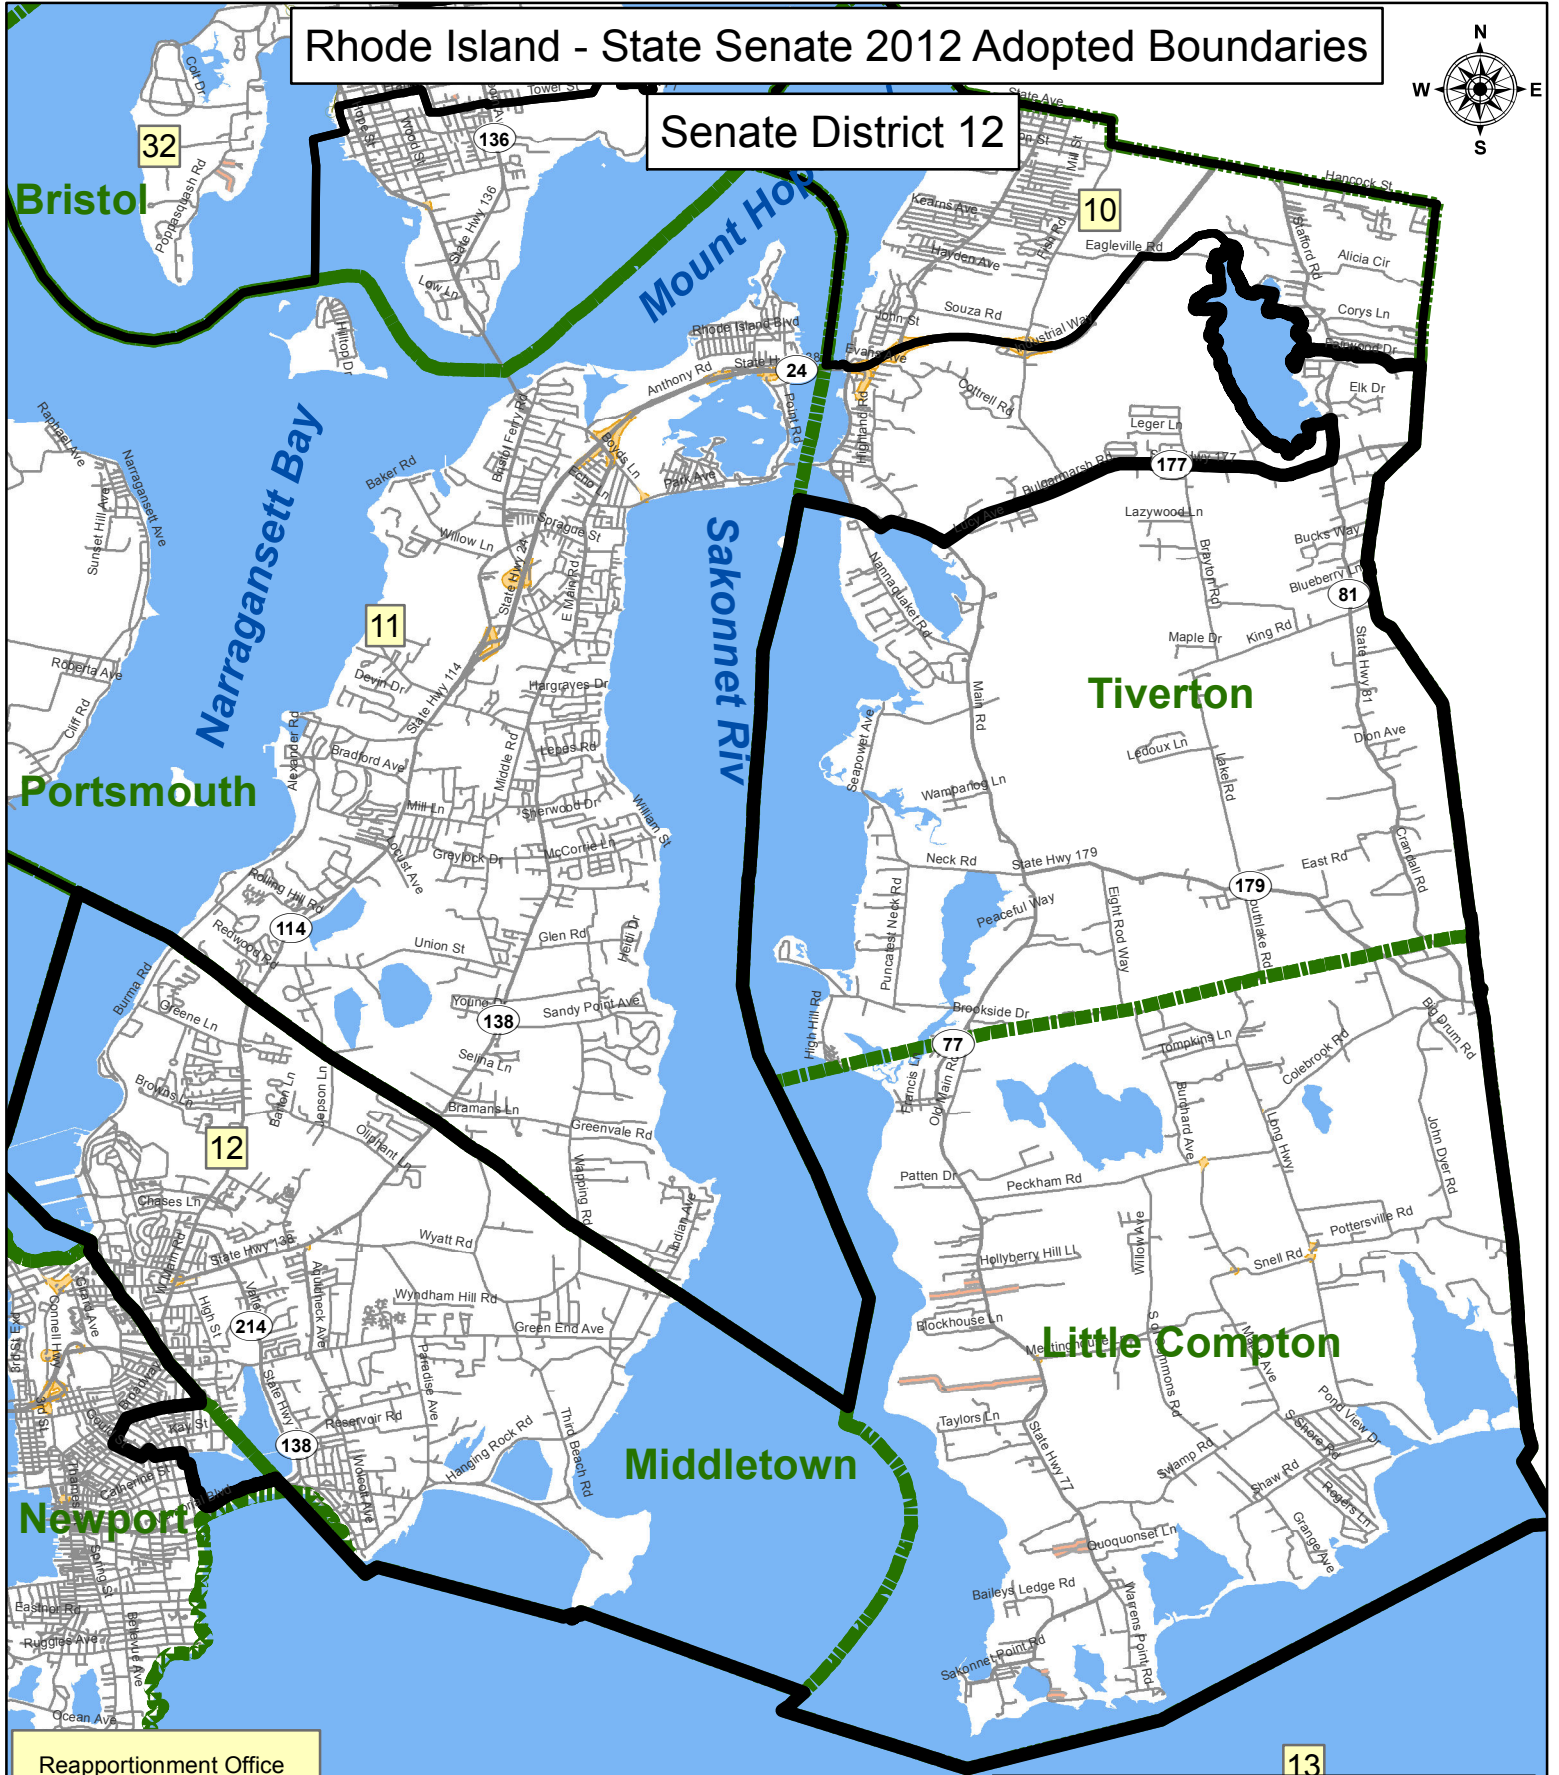

Rhode Island - State Senate 2012 Adopted Boundaries

Senate District 12

Reapportionment Office
 Rhode Island State House
 82 Smith St. #B-5
 Providence, RI 02903

401-528-1758
www.riredistricting.com
Info@riredistricting.com

 State Senate 2012

 Townships