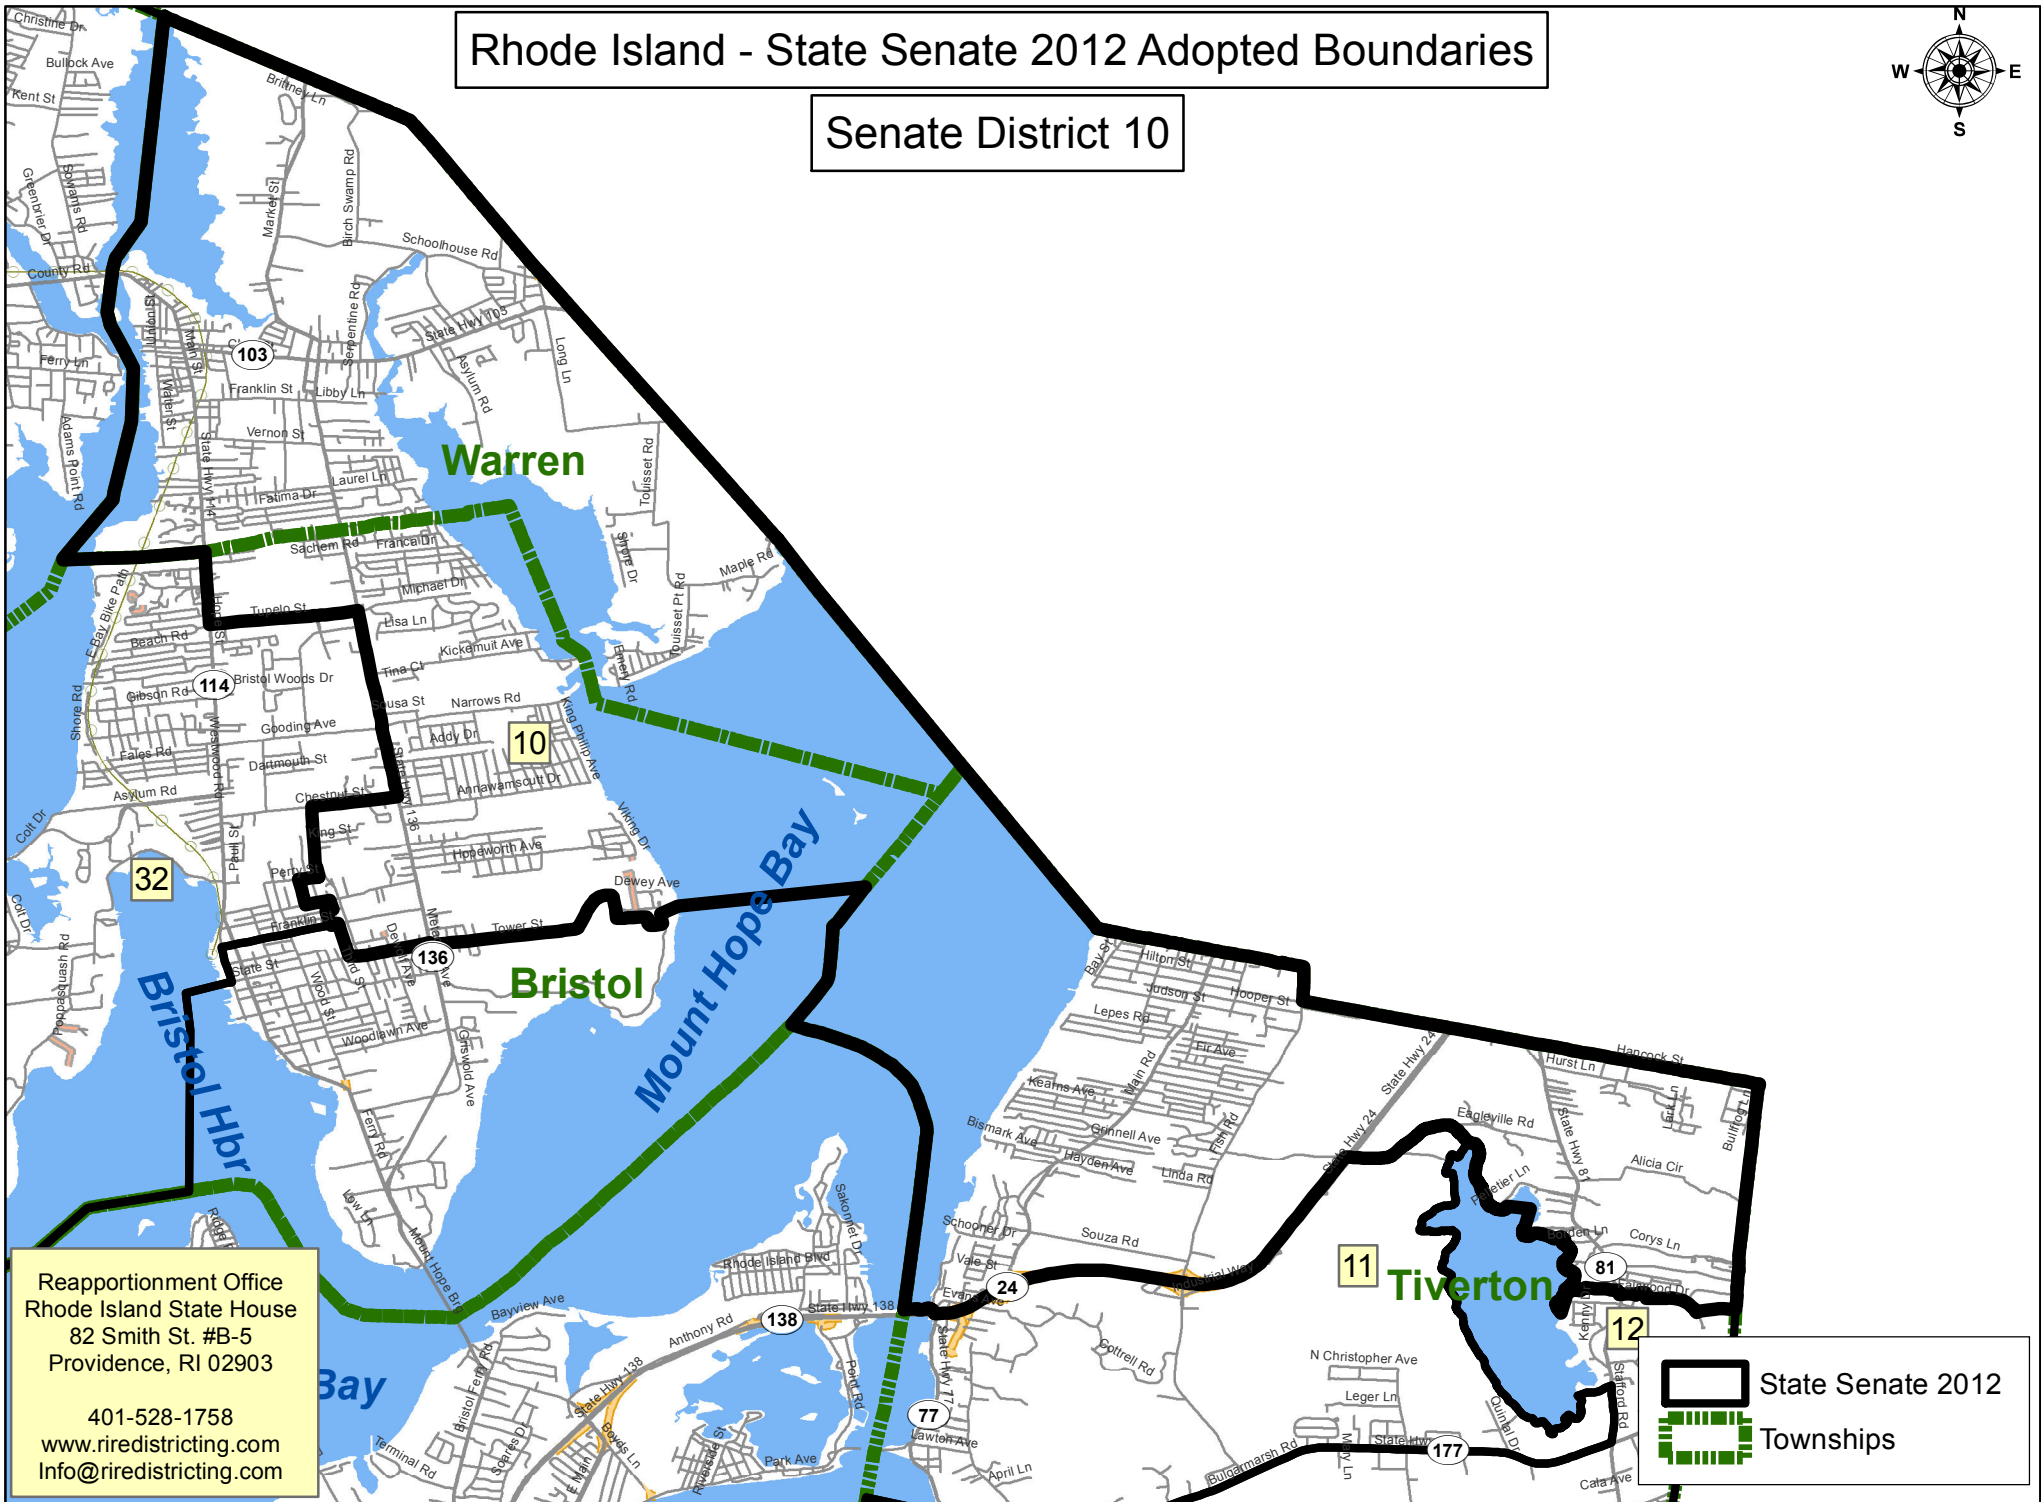

Rhode Island - State Senate 2012 Adopted Boundaries

Senate District 10

Reapportionment Office
Rhode Island State House
82 Smith St. #B-5
Providence, RI 02903

401-528-1758
www.riredistricting.com
Info@riredistricting.com

 State Senate 2012
 Townships