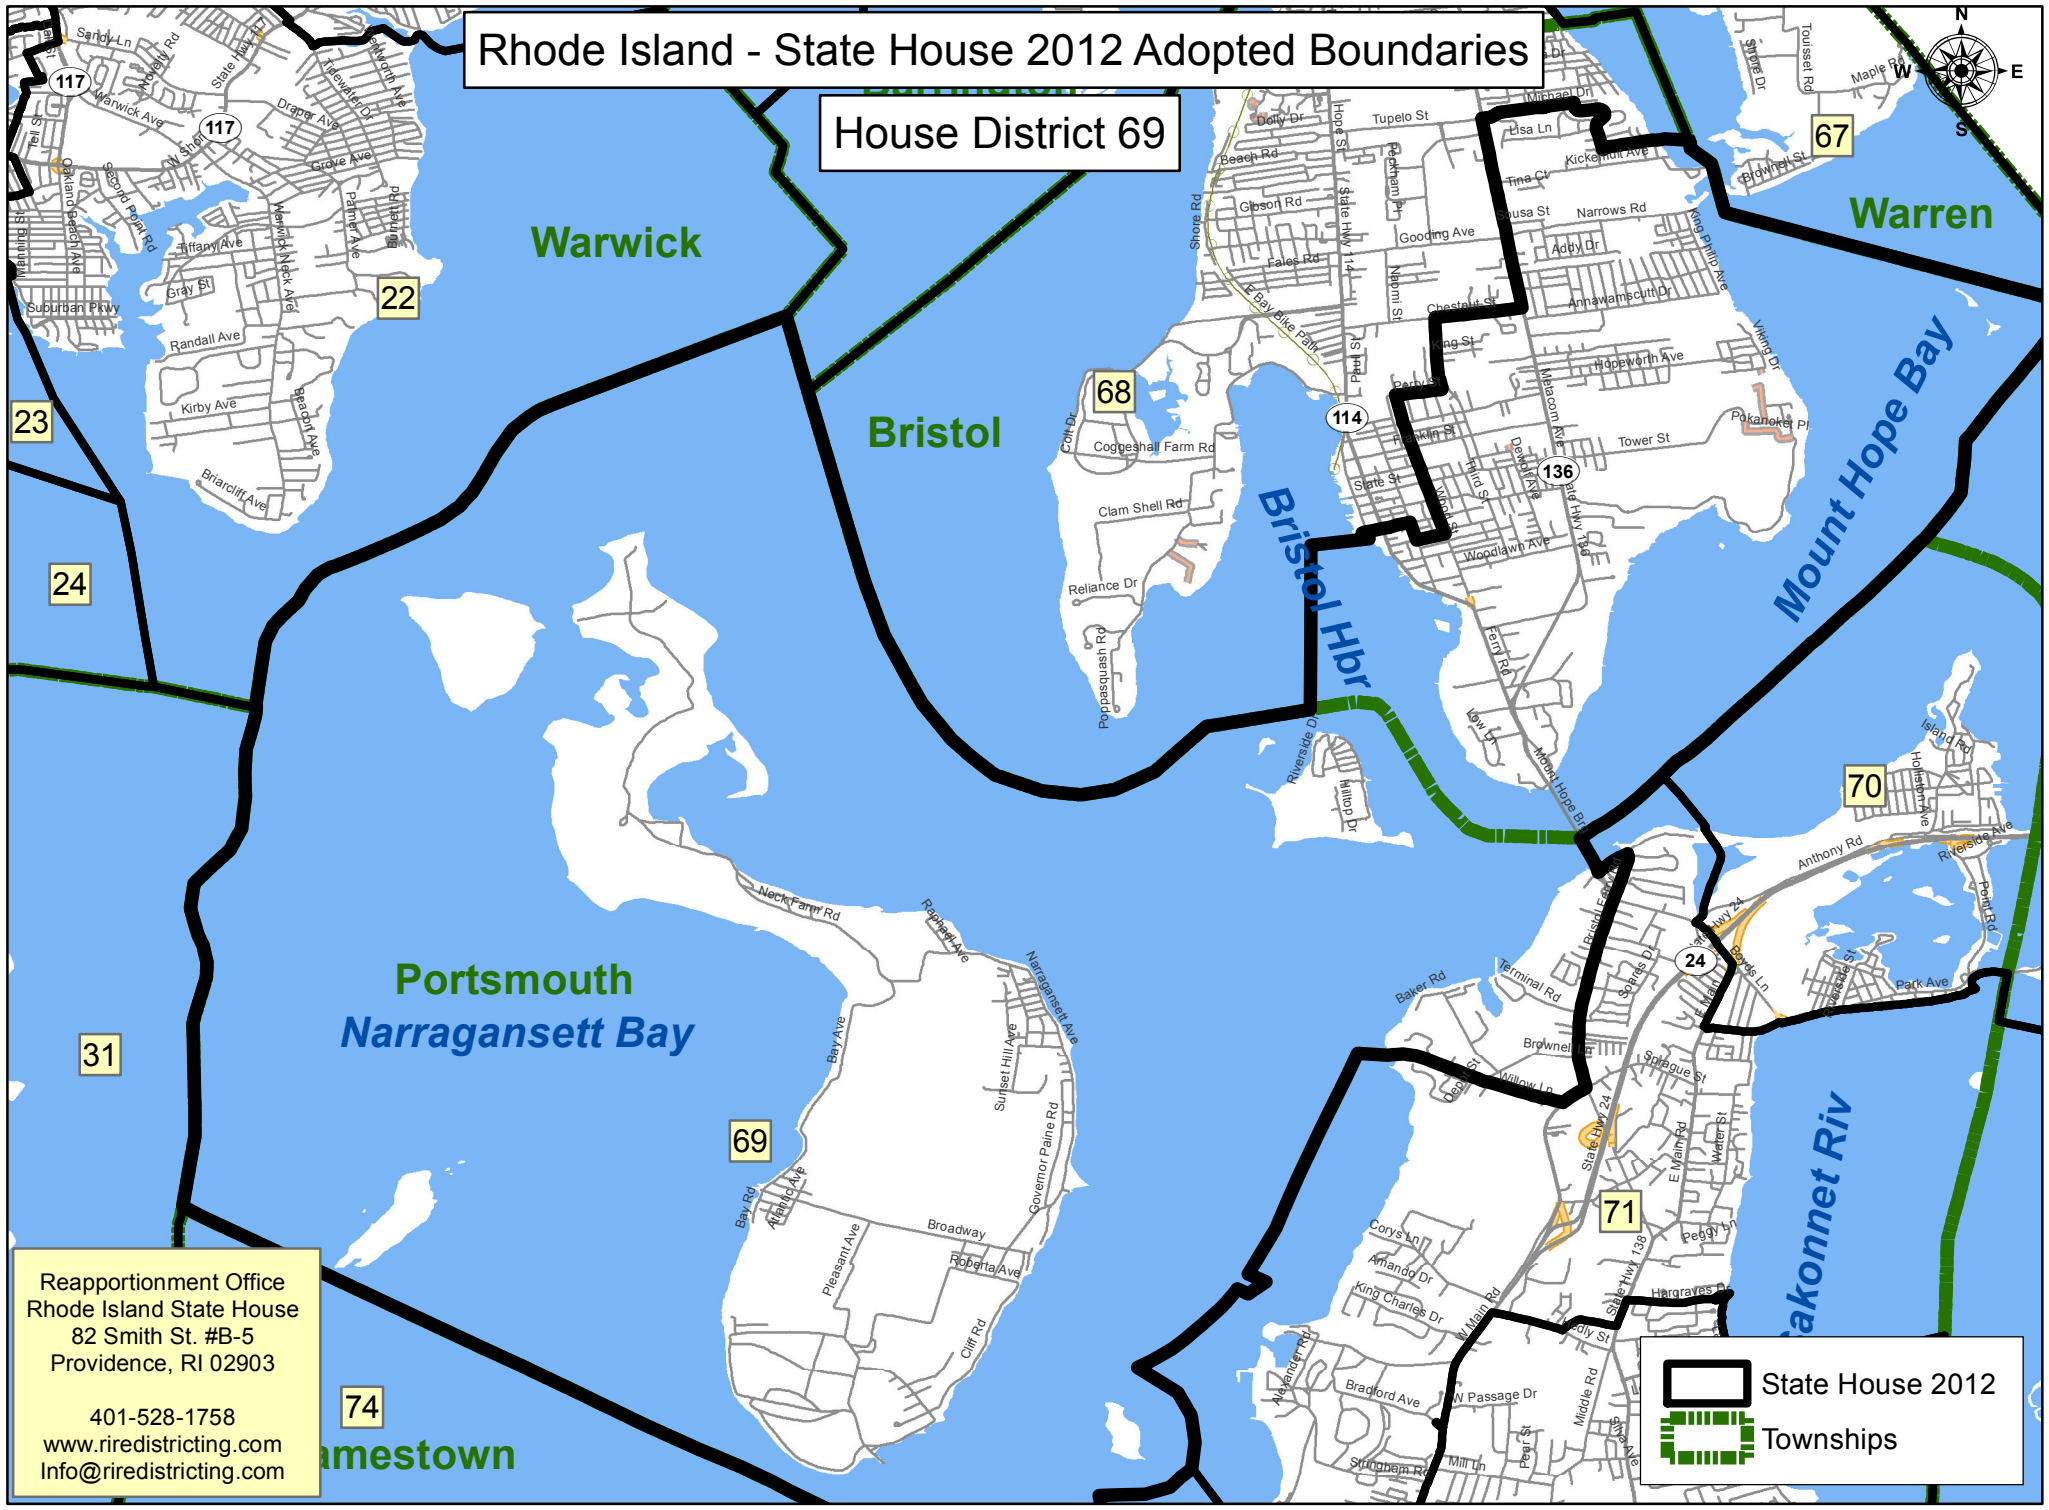

Rhode Island - State House 2012 Adopted Boundaries

House District 69

Reapportionment Office
 Rhode Island State House
 82 Smith St. #B-5
 Providence, RI 02903

 401-528-1758
www.riredistricting.com
Info@riredistricting.com