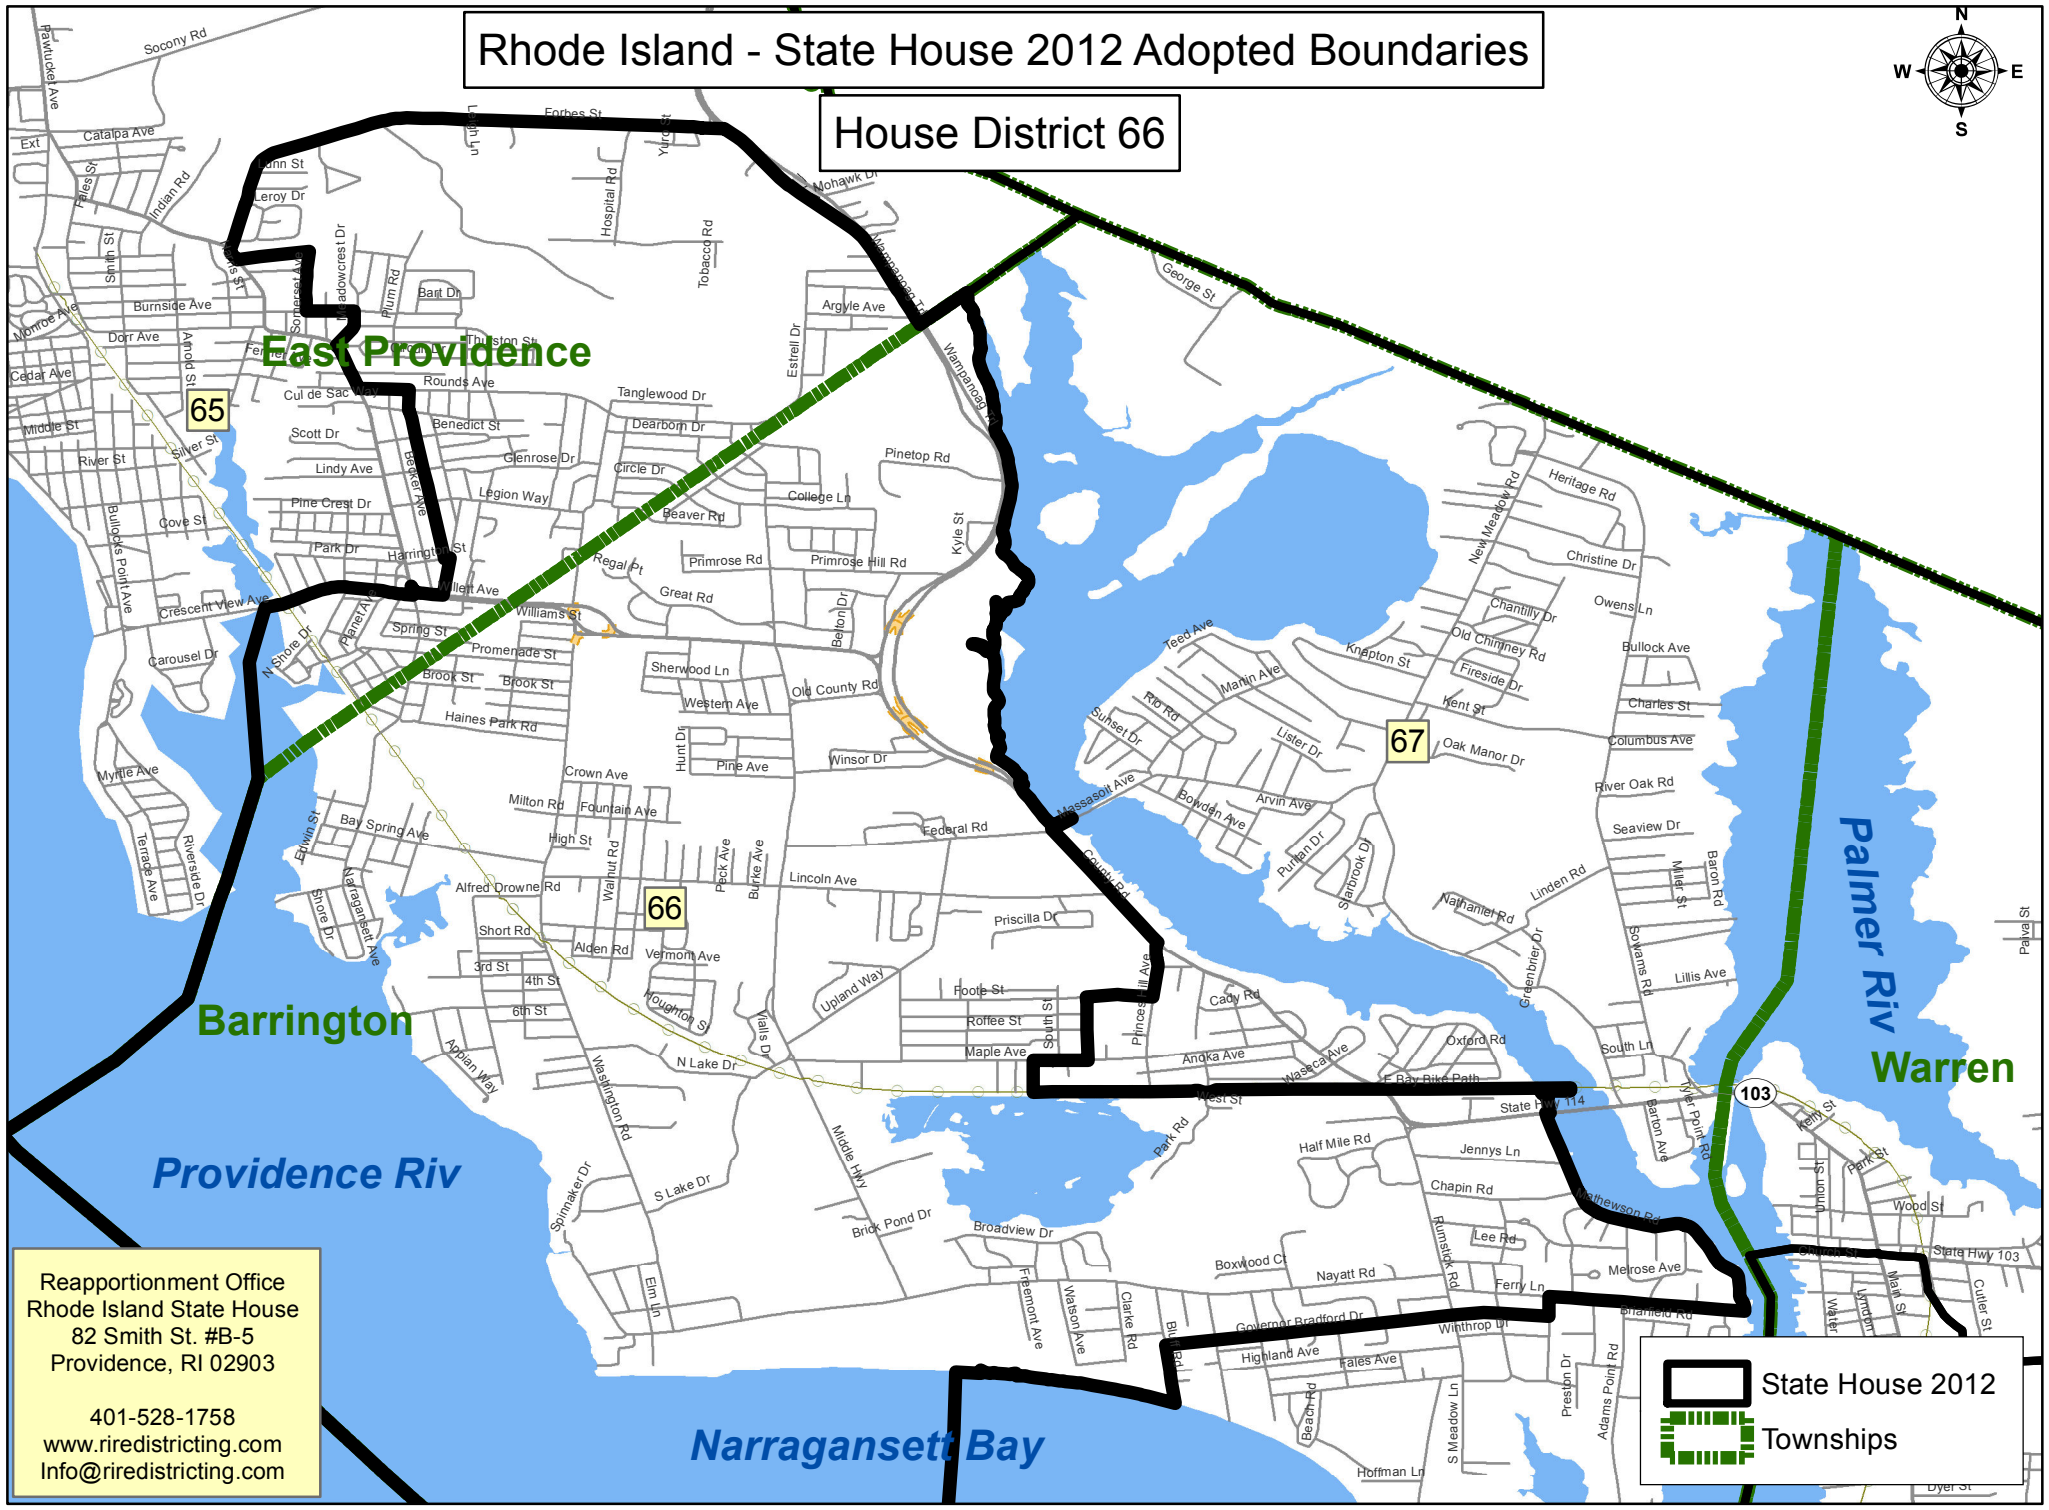

Rhode Island - State House 2012 Adopted Boundaries

House District 66

Reapportionment Office
 Rhode Island State House
 82 Smith St. #B-5
 Providence, RI 02903

401-528-1758
www.riredistricting.com
Info@riredistricting.com

 State House 2012

 Townships