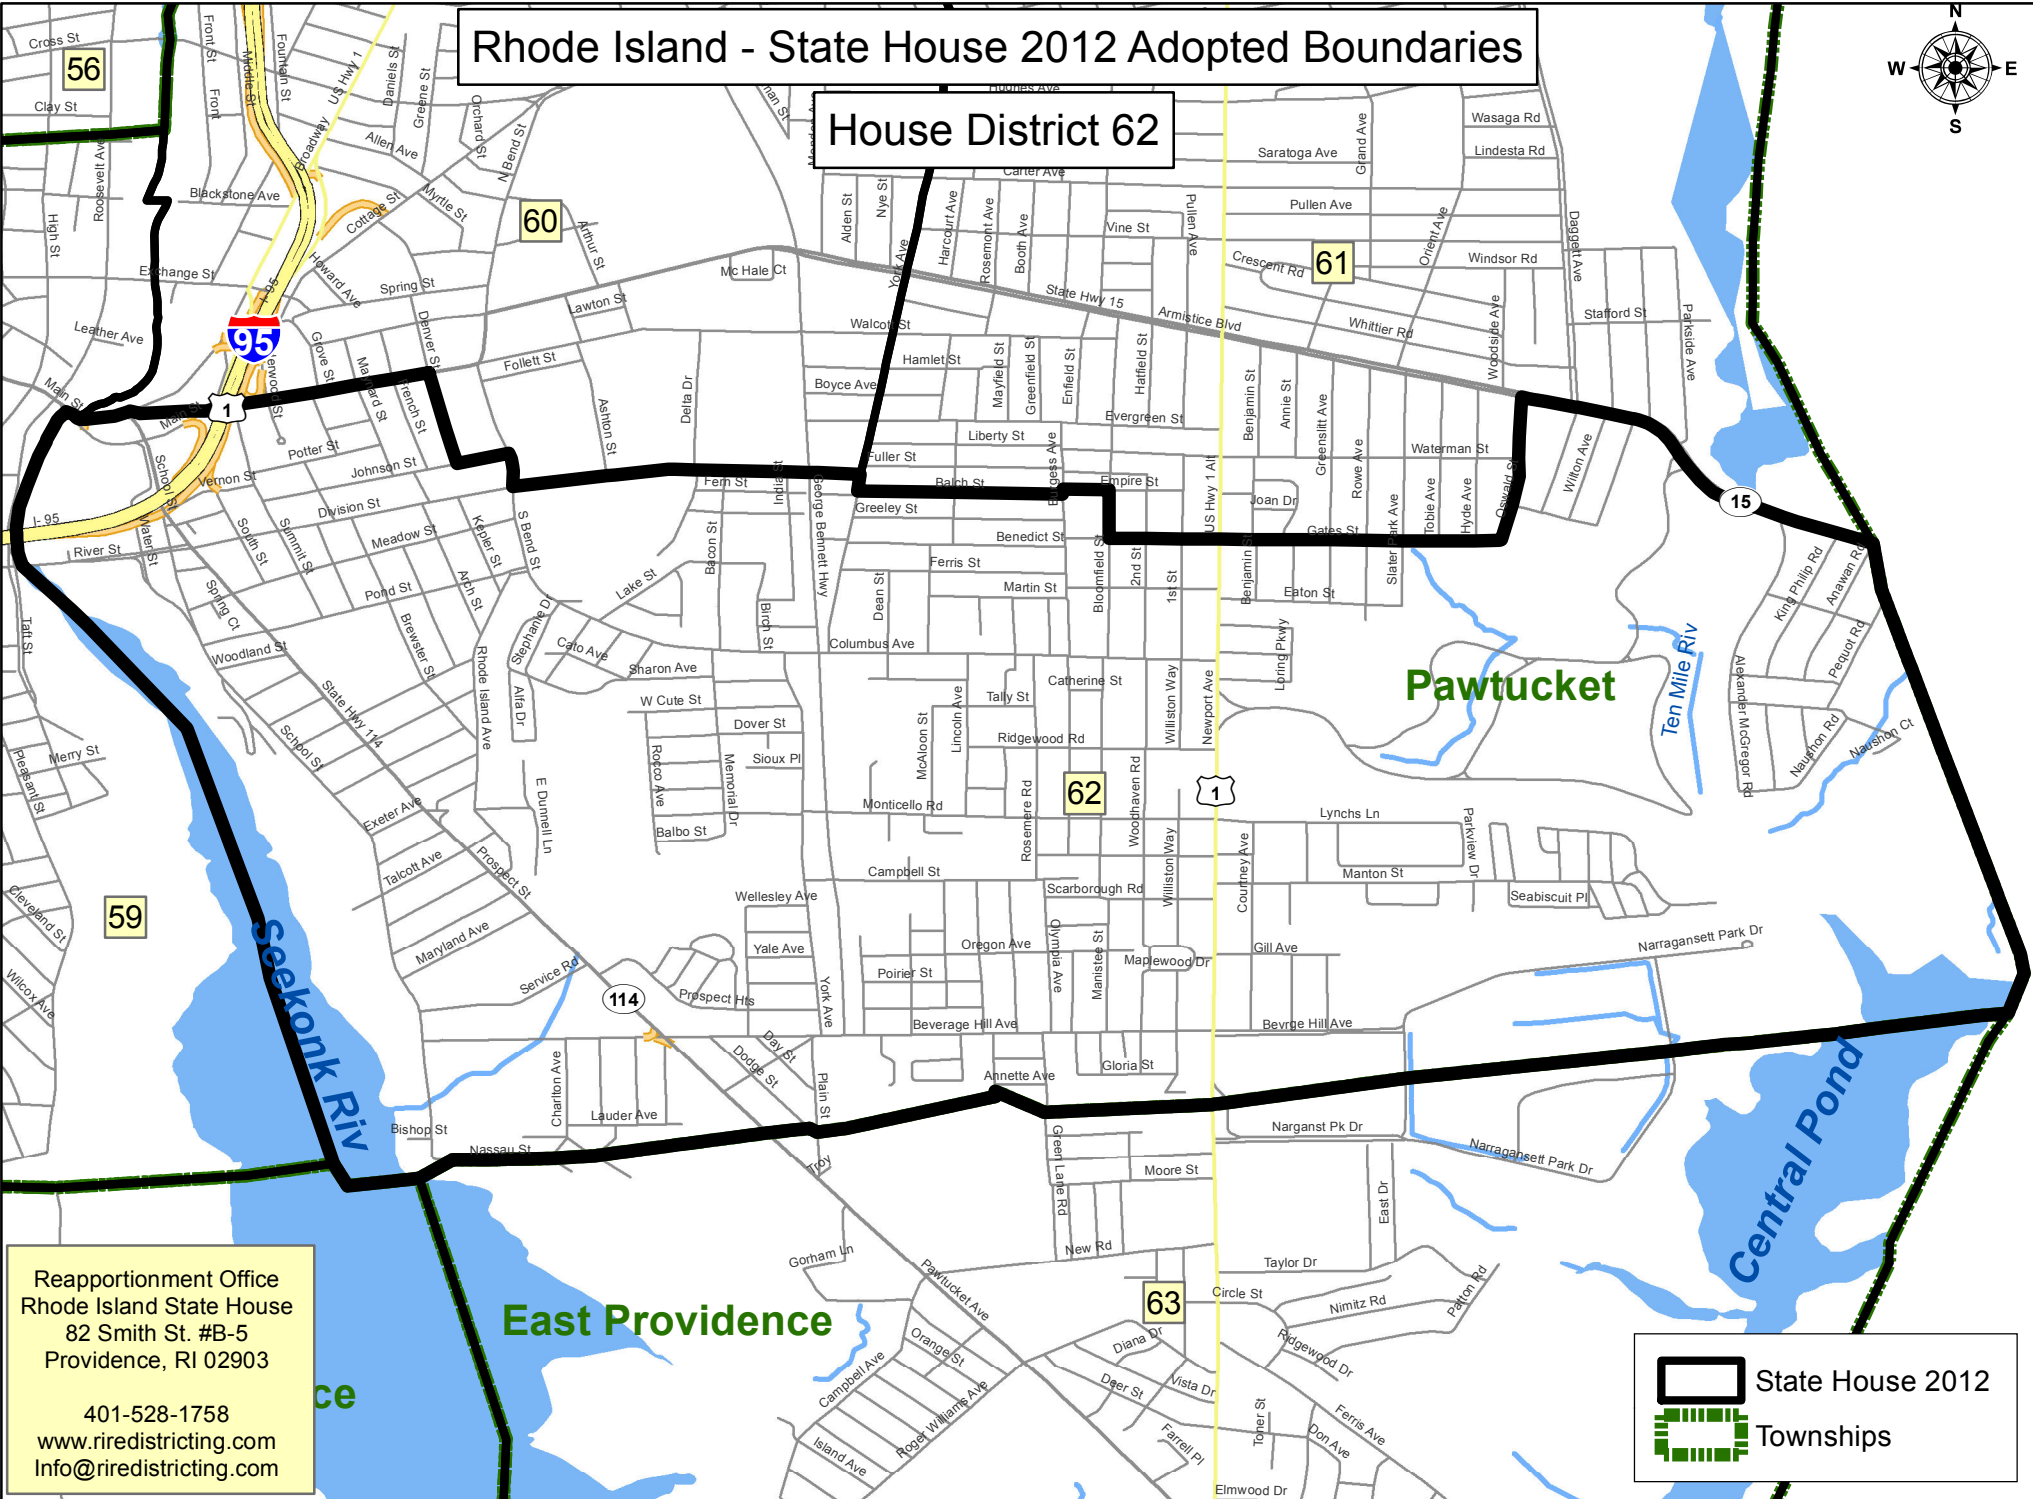

Rhode Island - State House 2012 Adopted Boundaries

House District 62

Reapportionment Office
Rhode Island State House
82 Smith St. #B-5
Providence, RI 02903

401-528-1758
www.riredistricting.com
Info@riredistricting.com

 State House 2012

 Townships