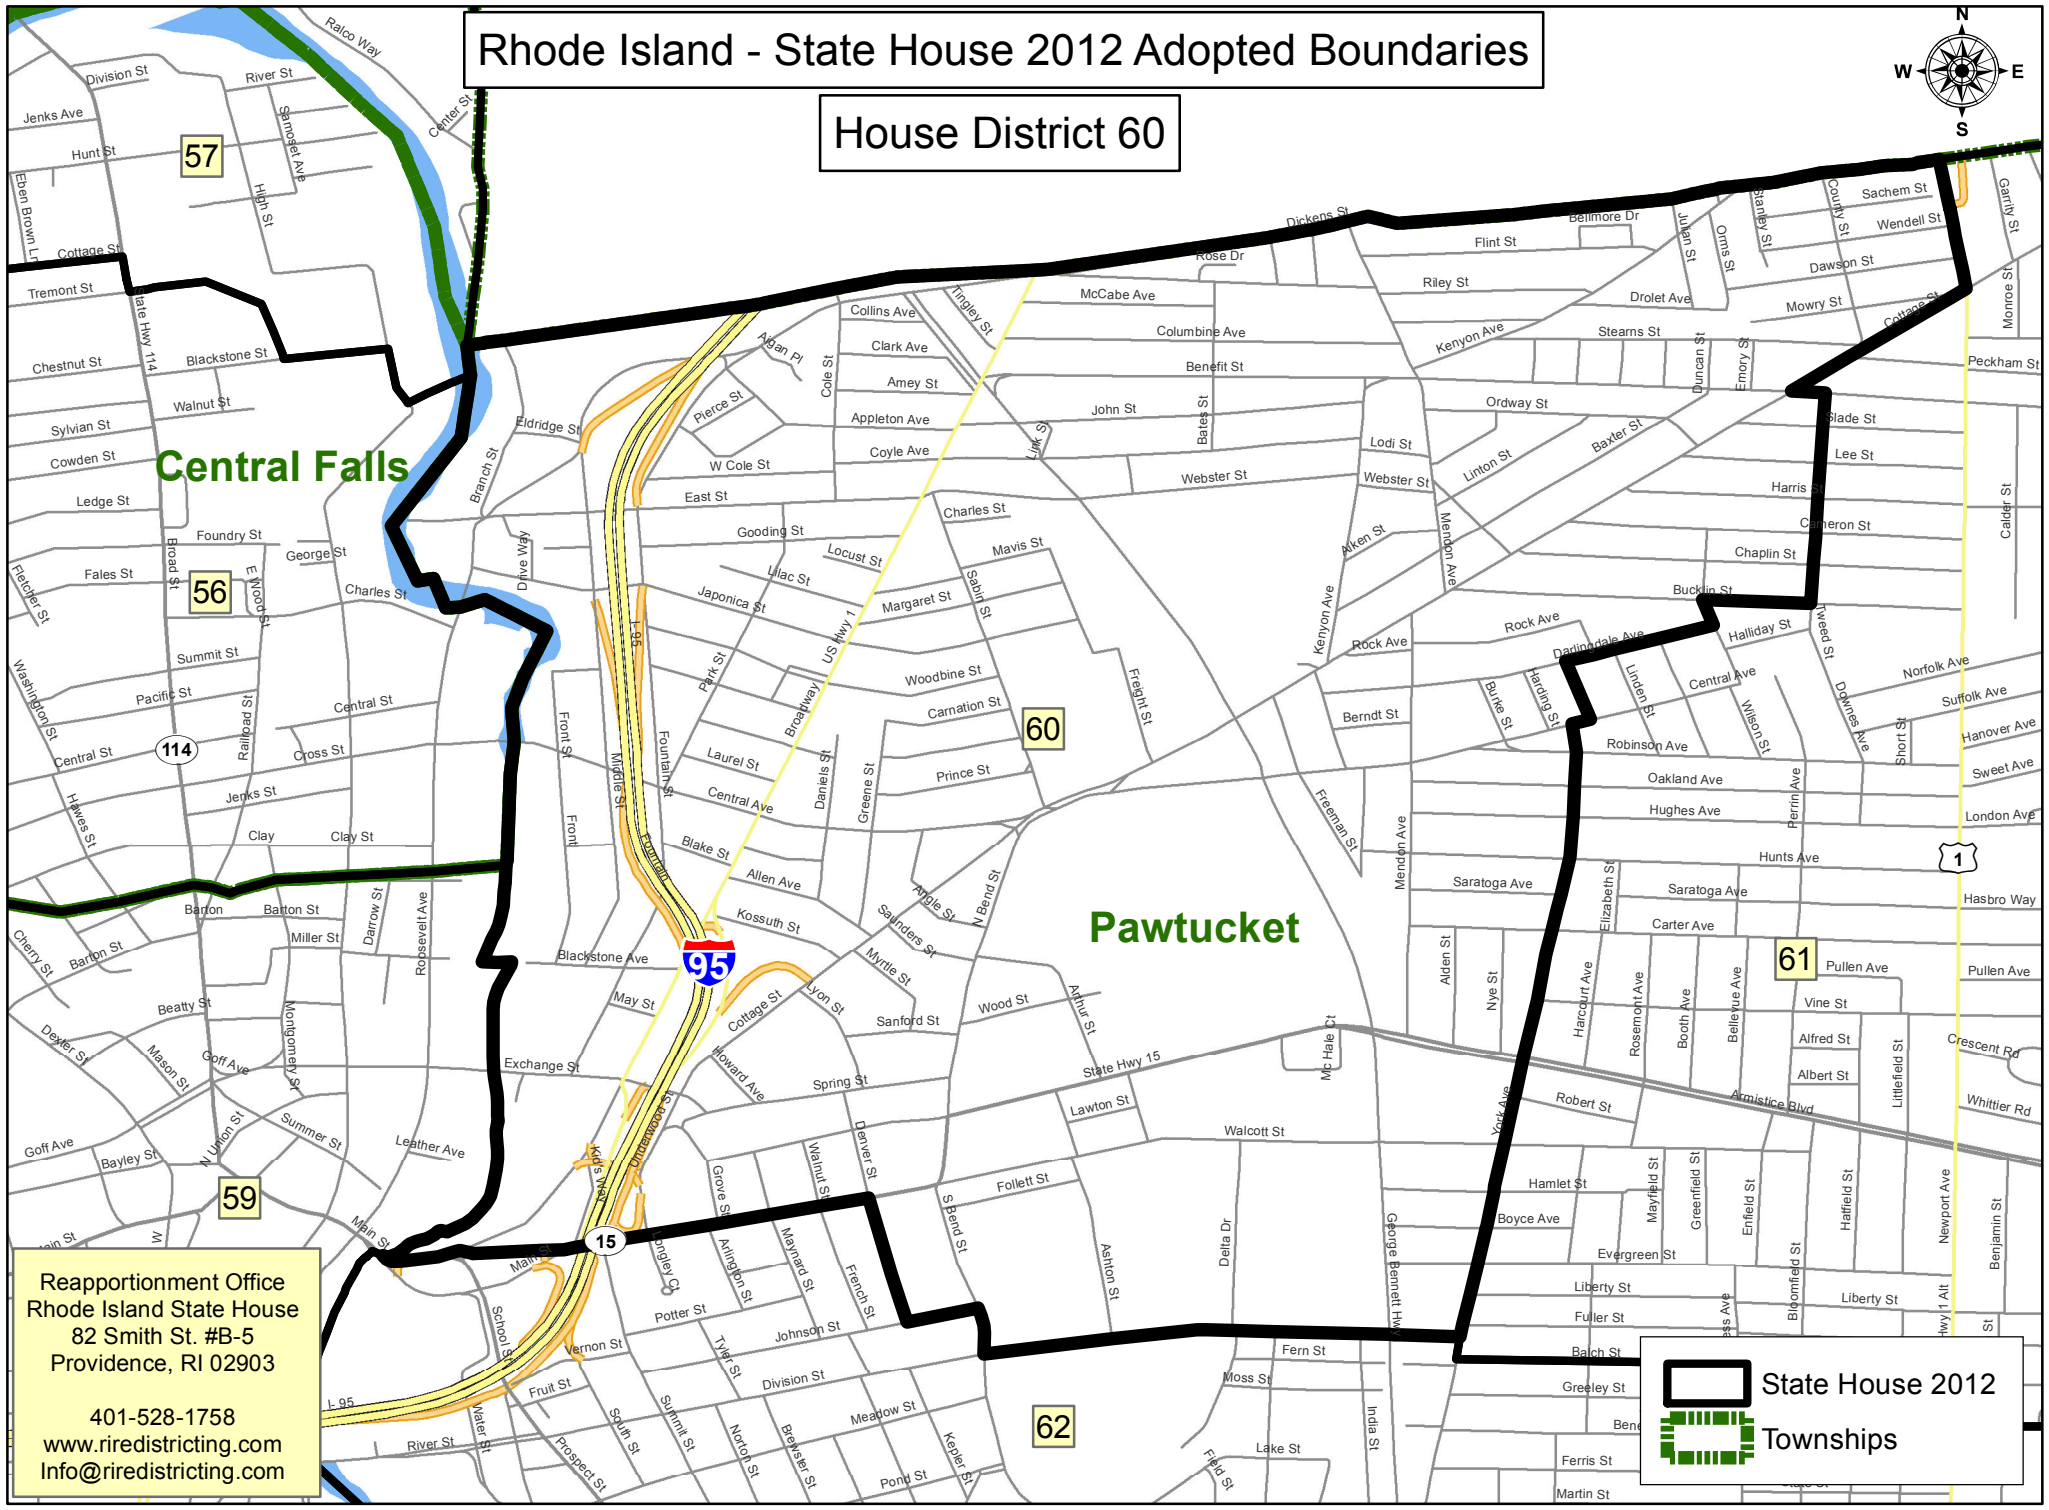

# Rhode Island - State House 2012 Adopted Boundaries

## House District 60

Central Falls

Pawtucket

Reapportionment Office  
Rhode Island State House  
82 Smith St. #B-5  
Providence, RI 02903  
  
401-528-1758  
www.riredistricting.com  
Info@riredistricting.com

 State House 2012

 Townships