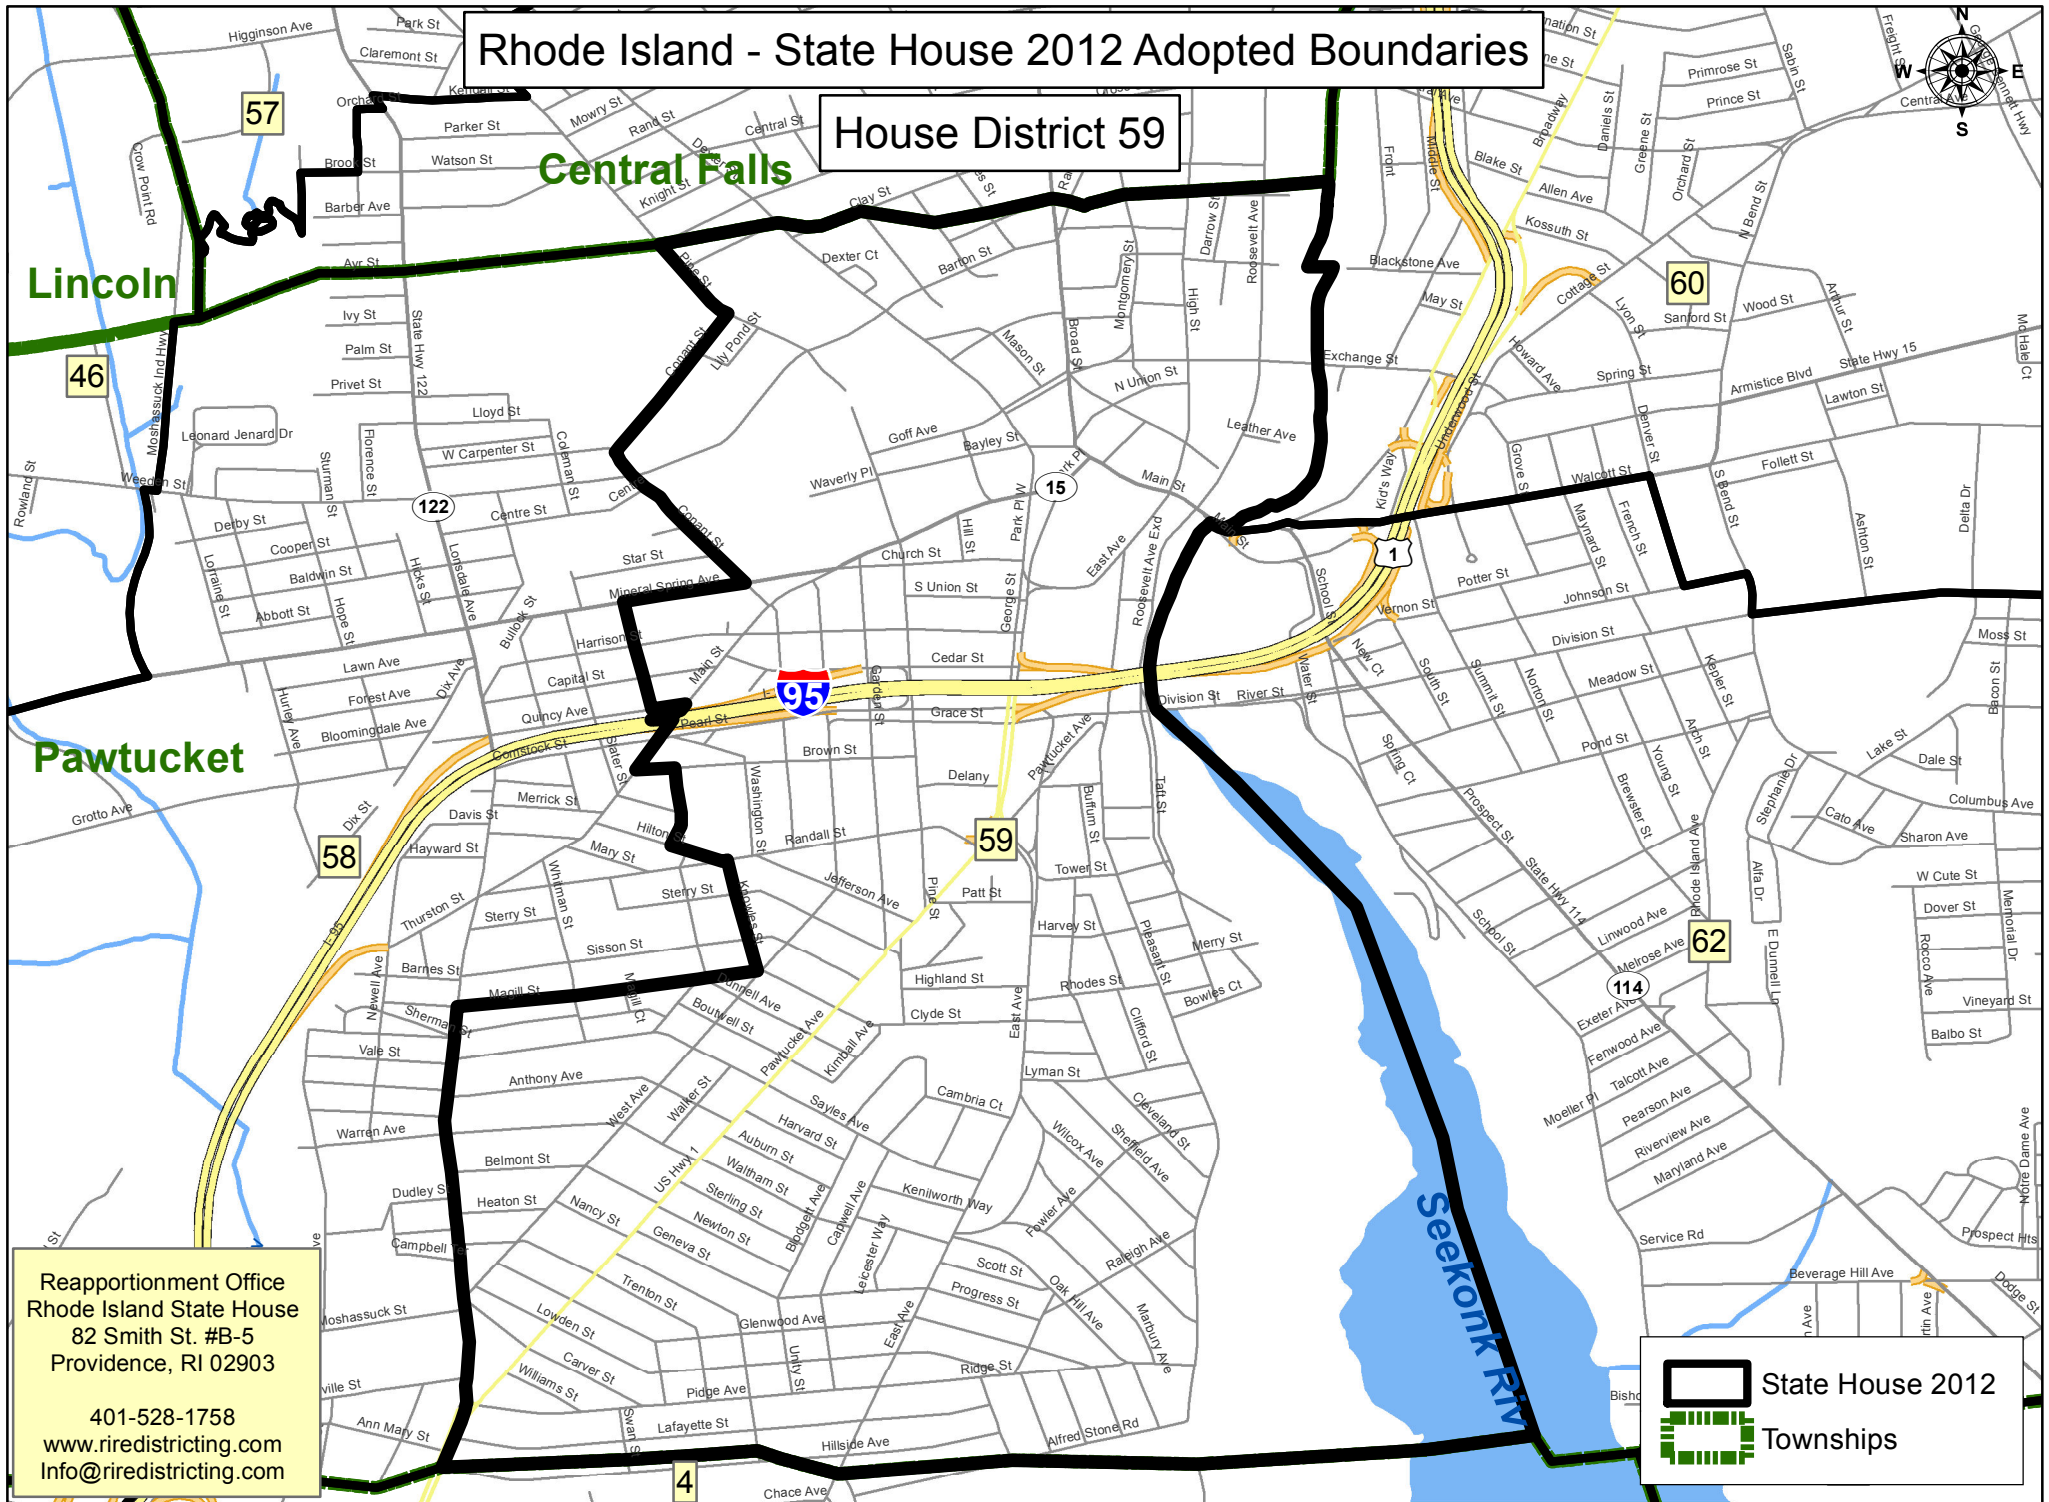

Rhode Island - State House 2012 Adopted Boundaries

House District 59

Central Falls

Lincoln

Pawtucket

Reapportionment Office
Rhode Island State House
82 Smith St. #B-5
Providence, RI 02903

401-528-1758
www.riredistricting.com
Info@riredistricting.com

 State House 2012

 Townships