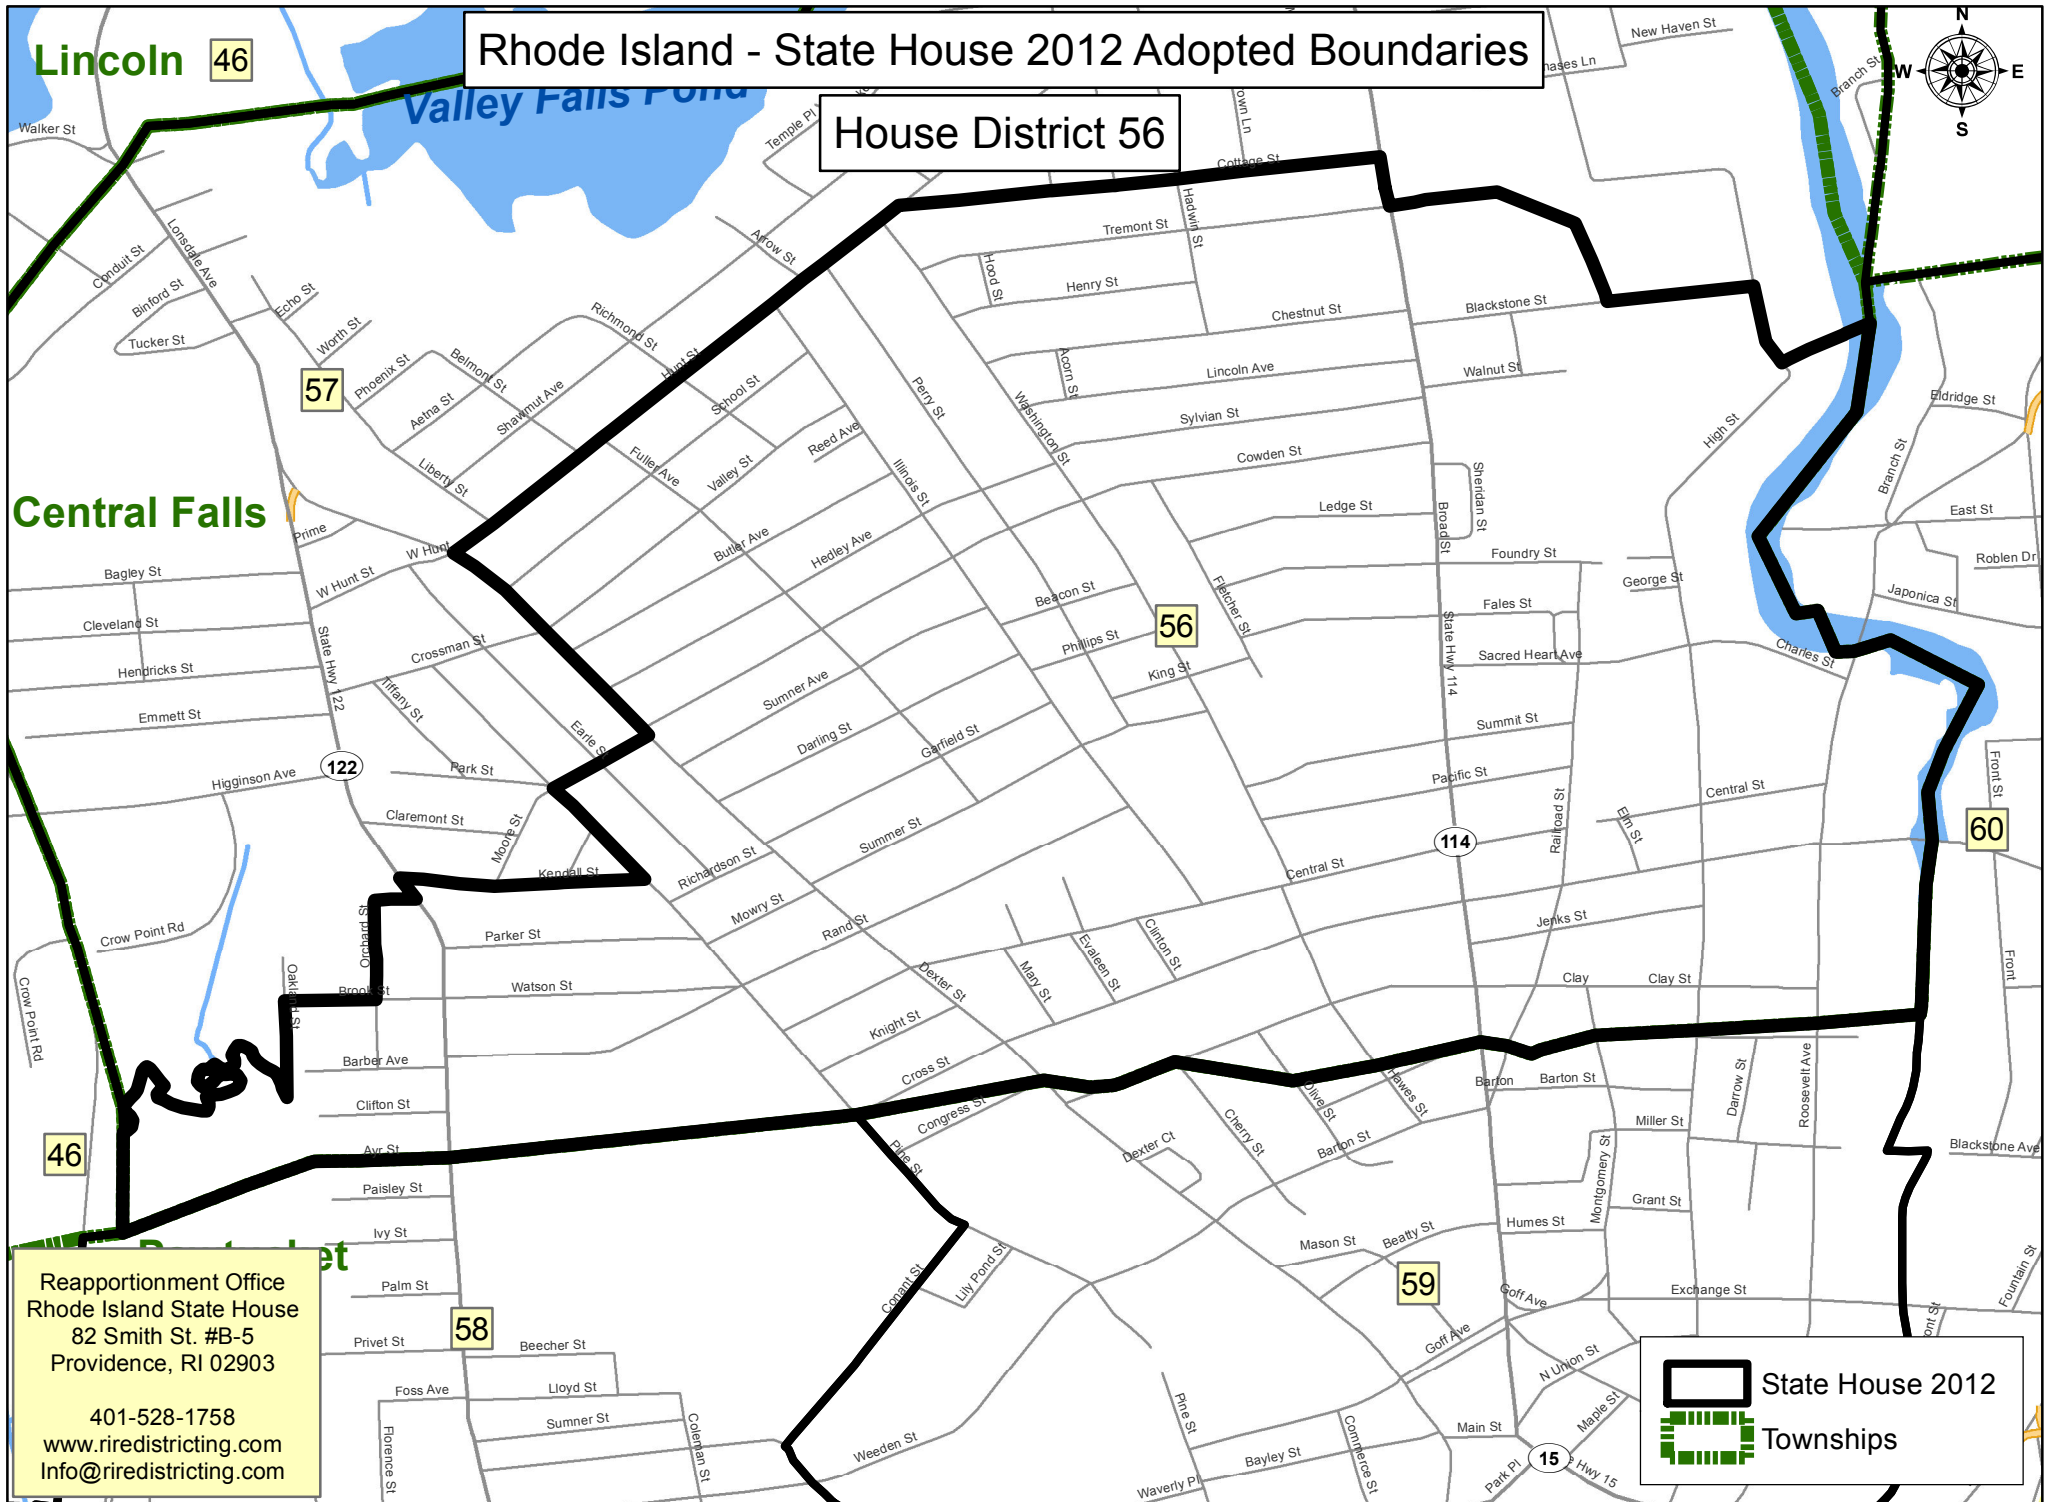

Lincoln 46

Rhode Island - State House 2012 Adopted Boundaries

House District 56

Central Falls

Reapportionment Office
Rhode Island State House
82 Smith St. #B-5
Providence, RI 02903

401-528-1758
www.riredistricting.com
Info@riredistricting.com