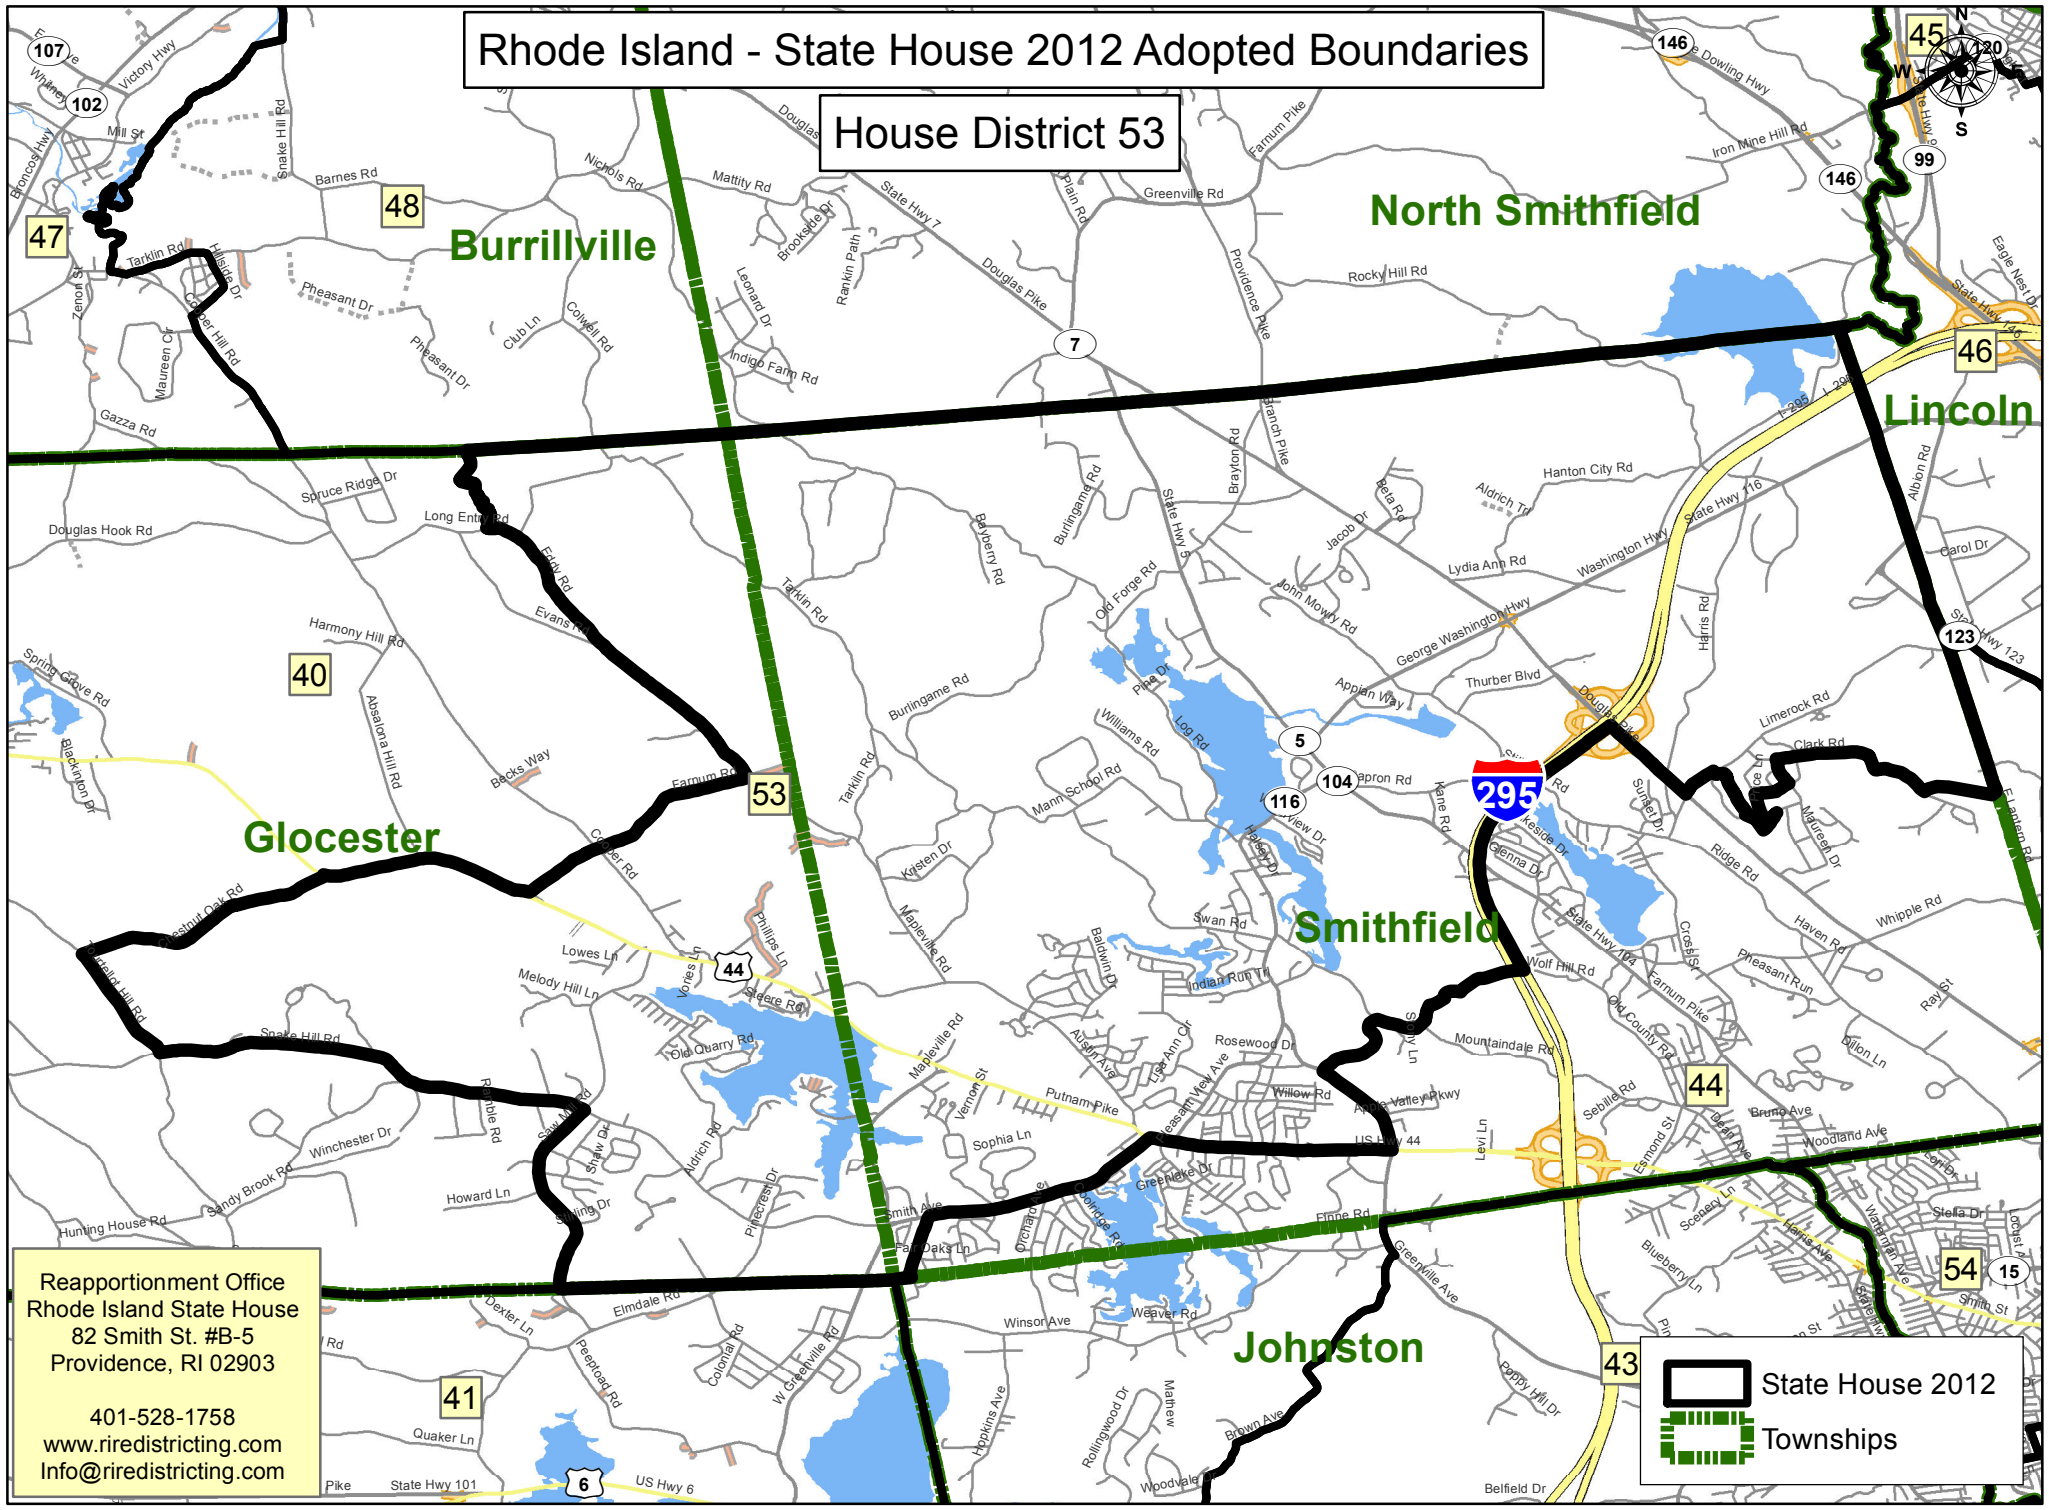

Rhode Island - State House 2012 Adopted Boundaries

House District 53

Reapportionment Office
Rhode Island State House
82 Smith St. #B-5
Providence, RI 02903

401-528-1758
www.riredistricting.com
Info@riredistricting.com

 State House 2012

 Townships