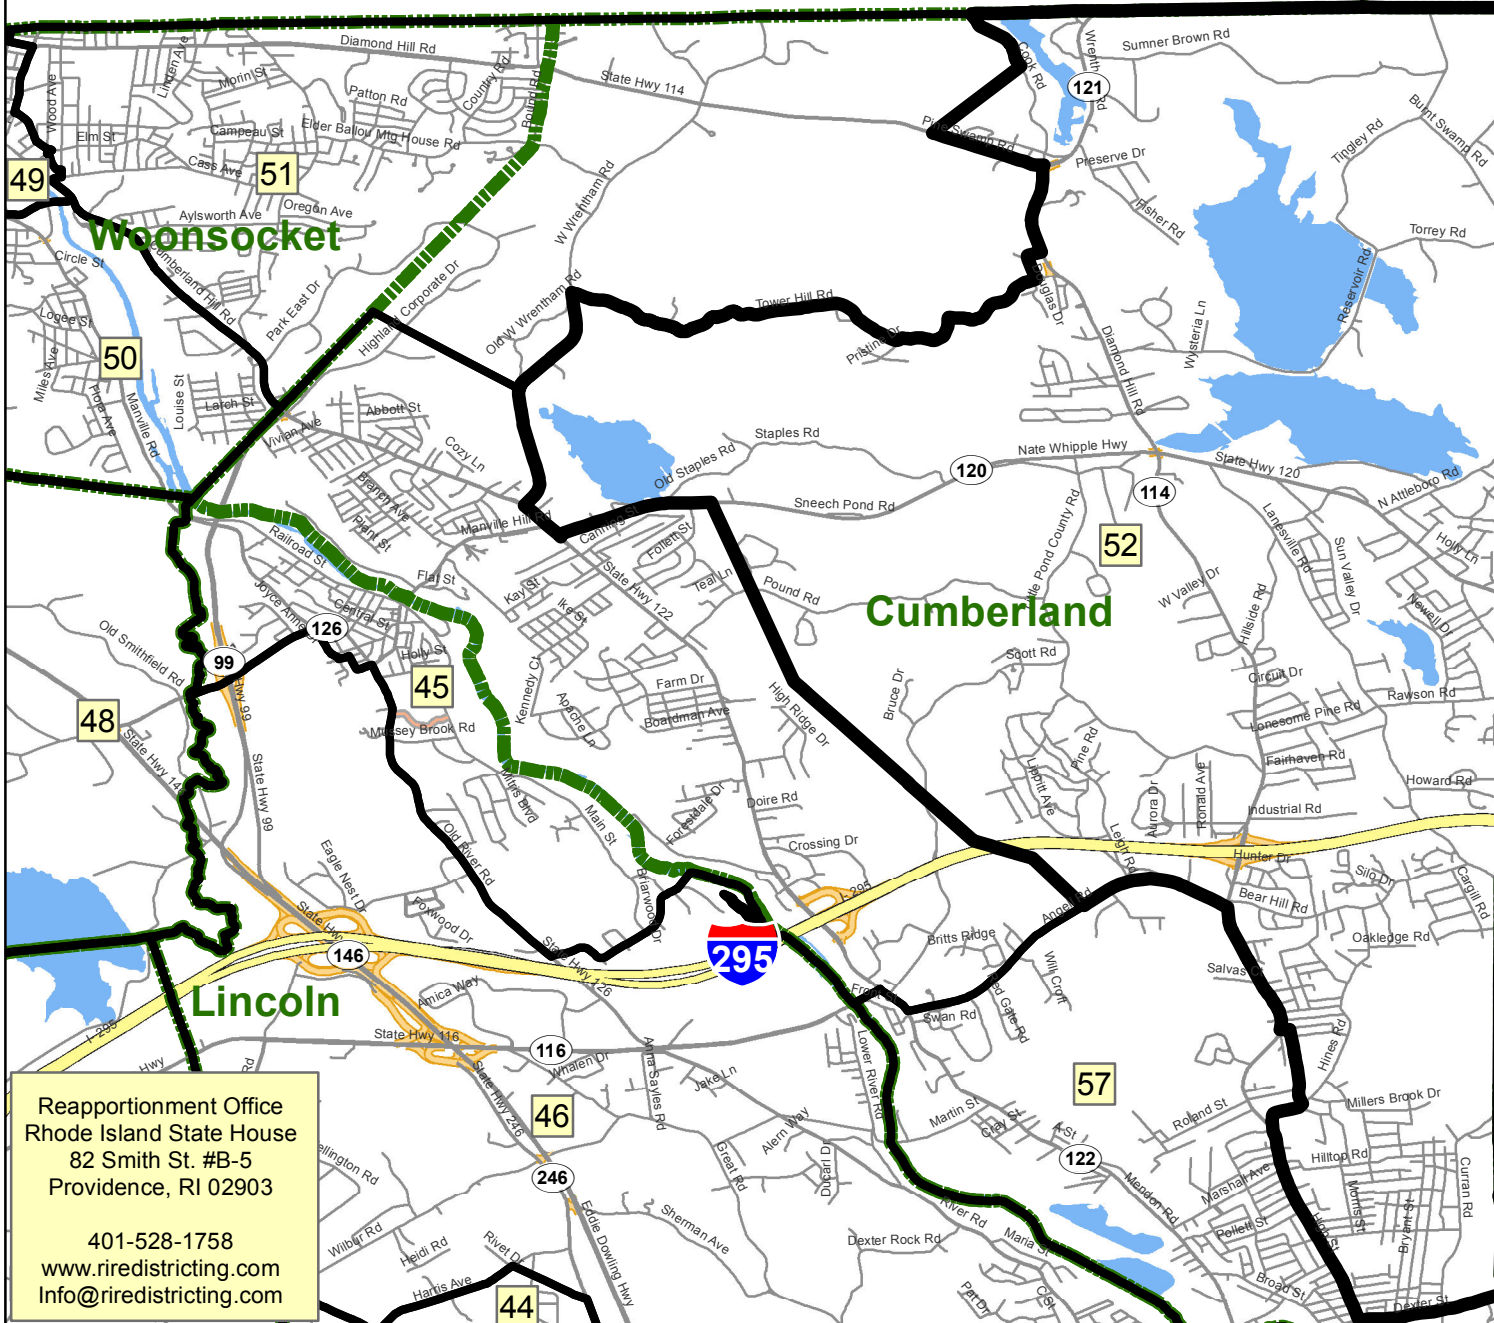

Rhode Island - State House 2012 Adopted Boundaries

House District 52

Reapportionment Office
Rhode Island State House
82 Smith St. #B-5
Providence, RI 02903

401-528-1758
www.riredistricting.com
Info@riredistricting.com

 State House 2012

 Townships