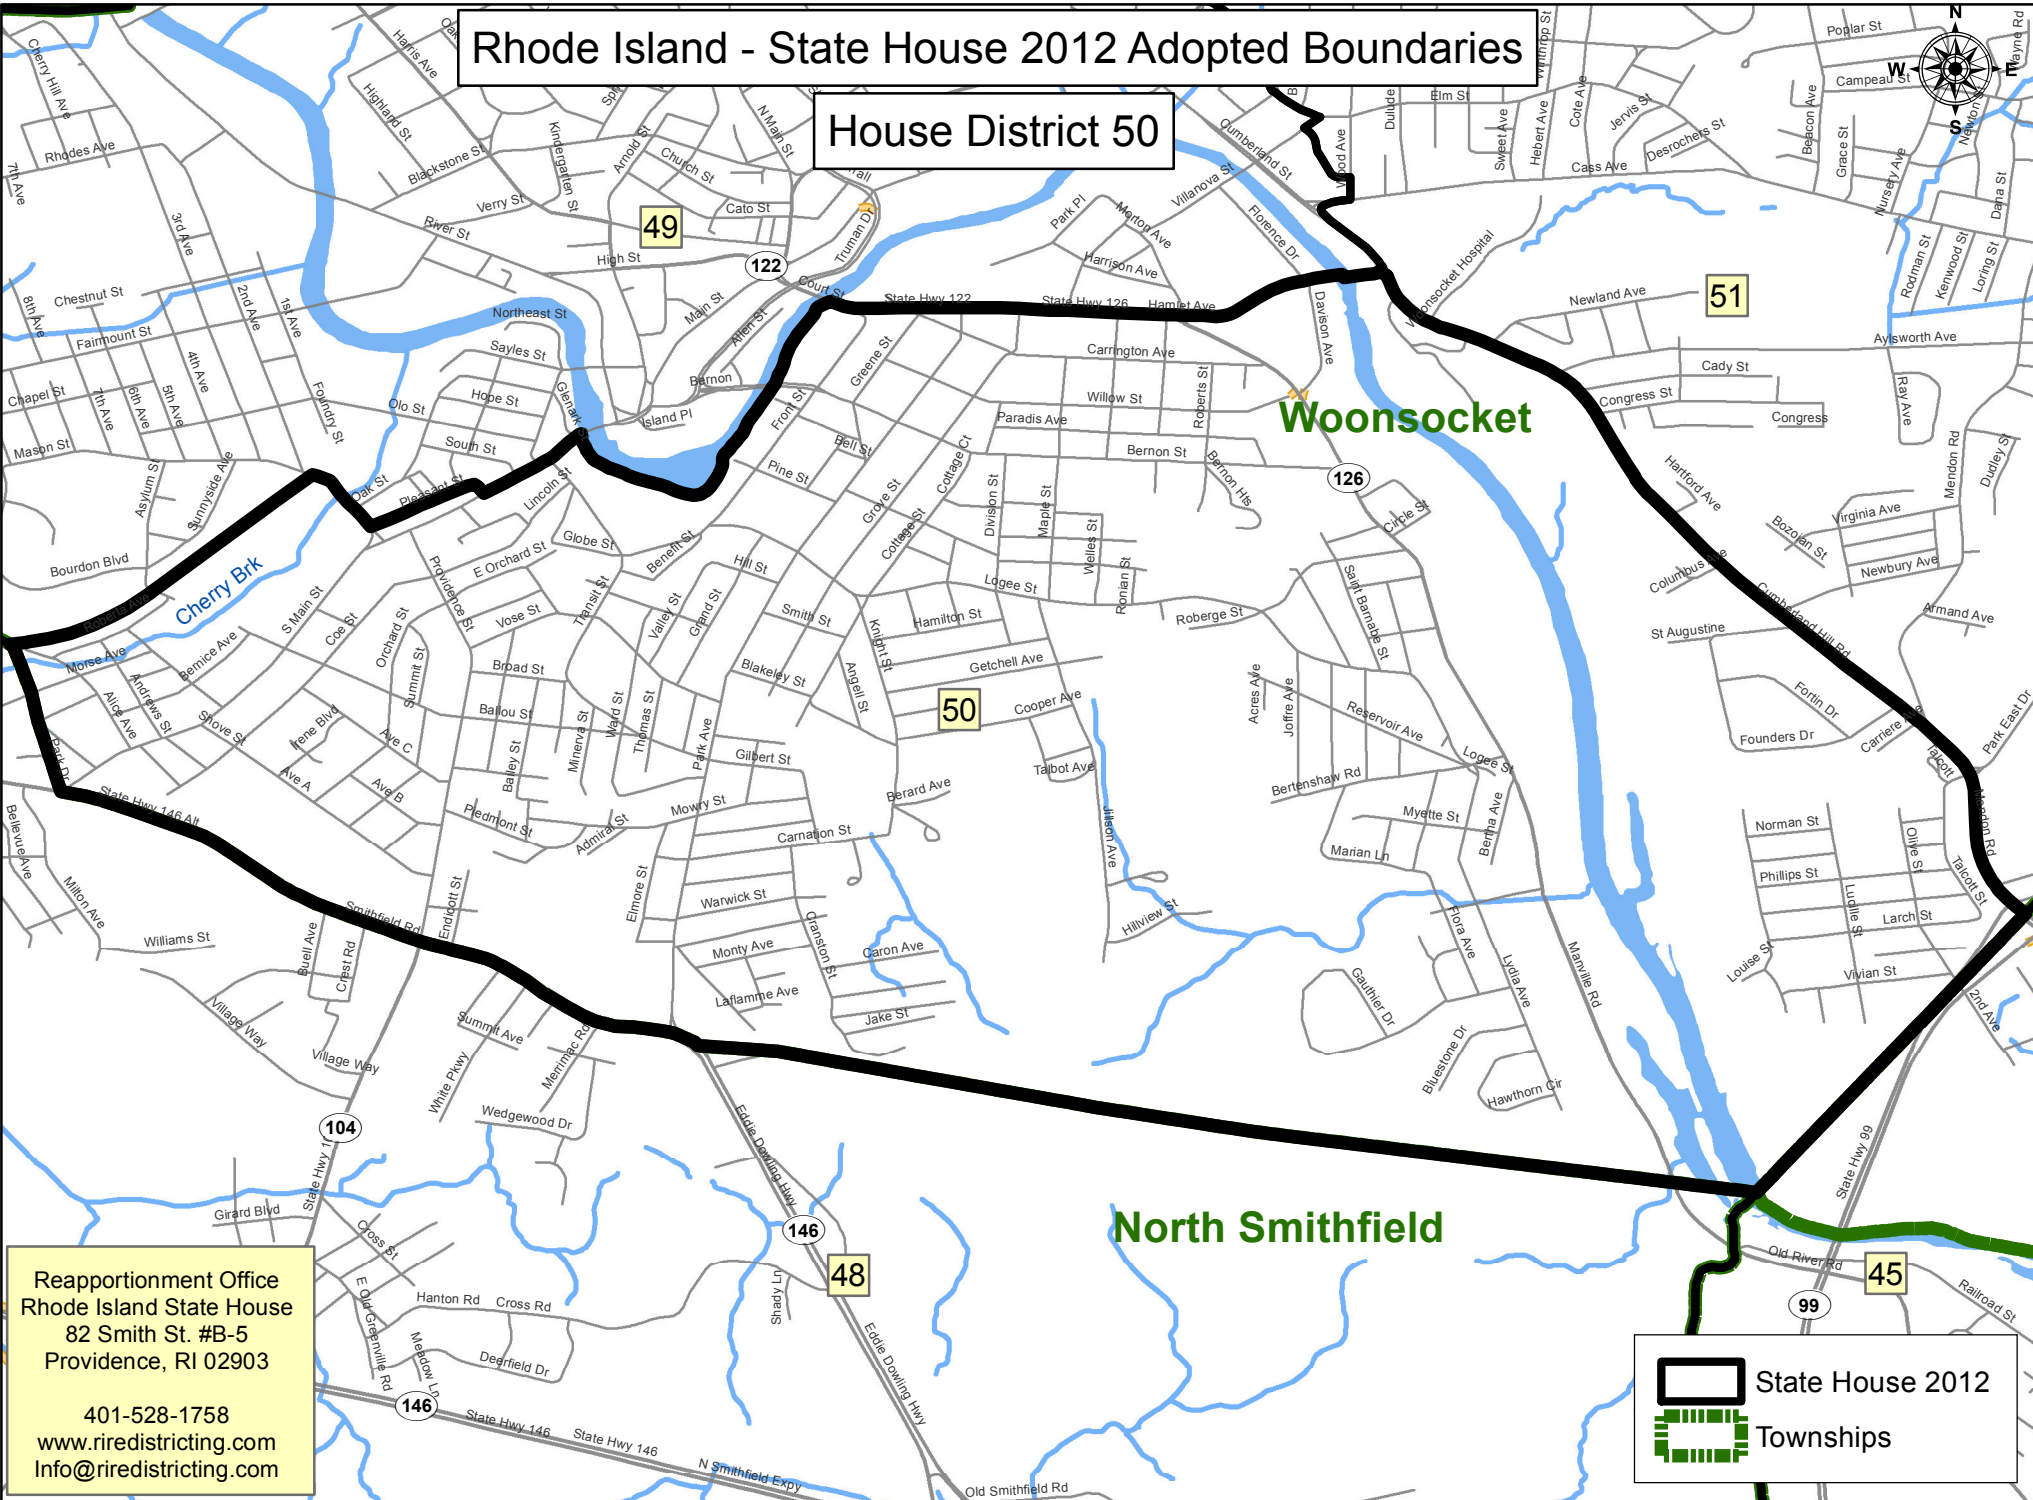

Rhode Island - State House 2012 Adopted Boundaries

House District 50

Woonsocket

North Smithfield

Reapportionment Office
Rhode Island State House
82 Smith St. #B-5
Providence, RI 02903

401-528-1758
www.riredistricting.com
Info@riredistricting.com

 State House 2012
 Townships