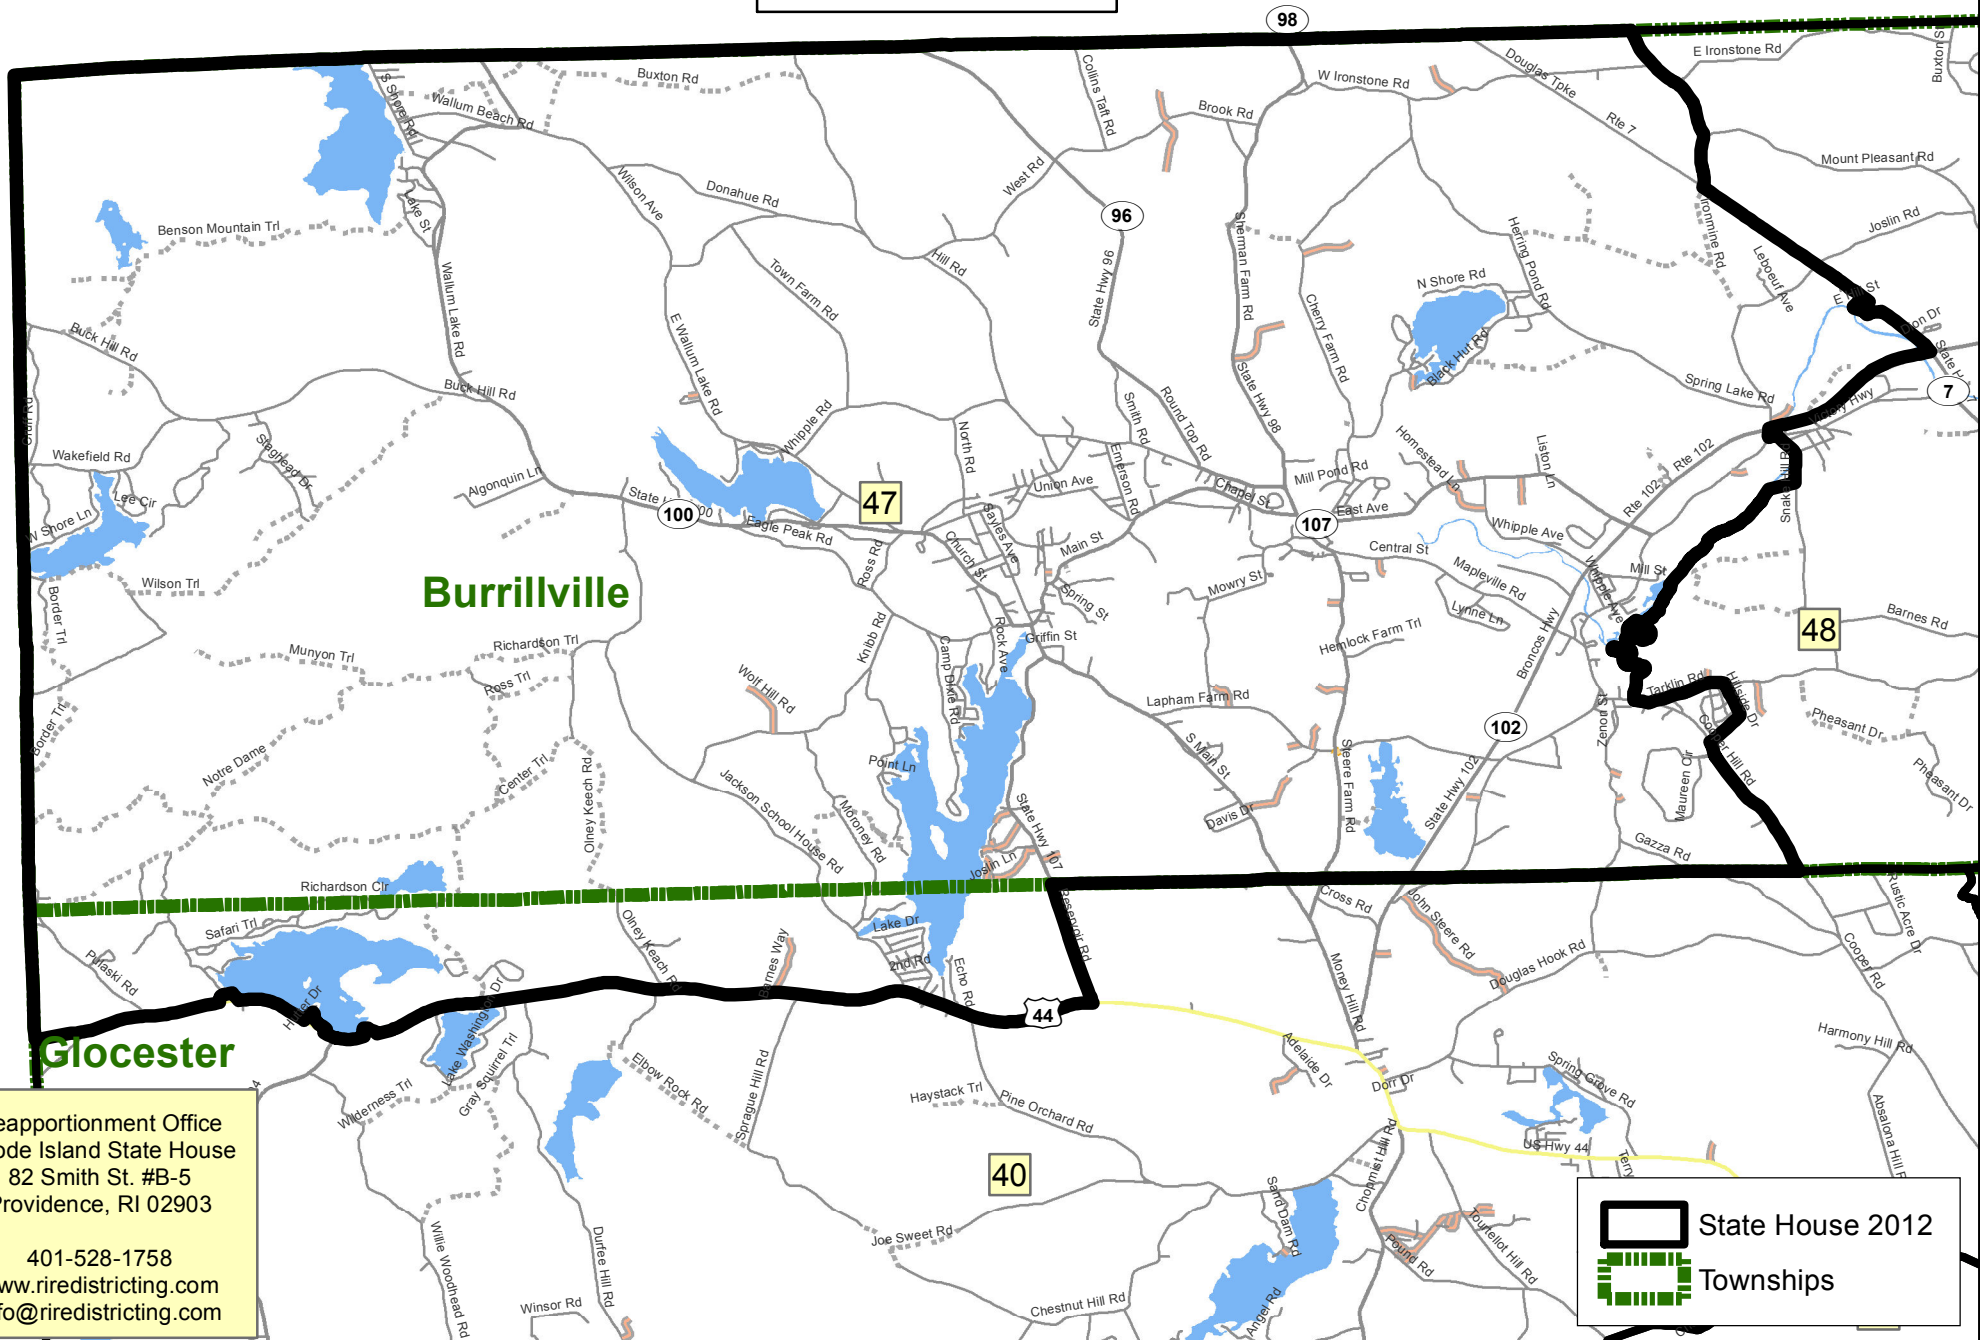

Rhode Island - State House 2012 Adopted Boundaries

House District 47

Reapportionment Office
Rhode Island State House
82 Smith St. #B-5
Providence, RI 02903

401-528-1758
www.riredistricting.com
Info@riredistricting.com