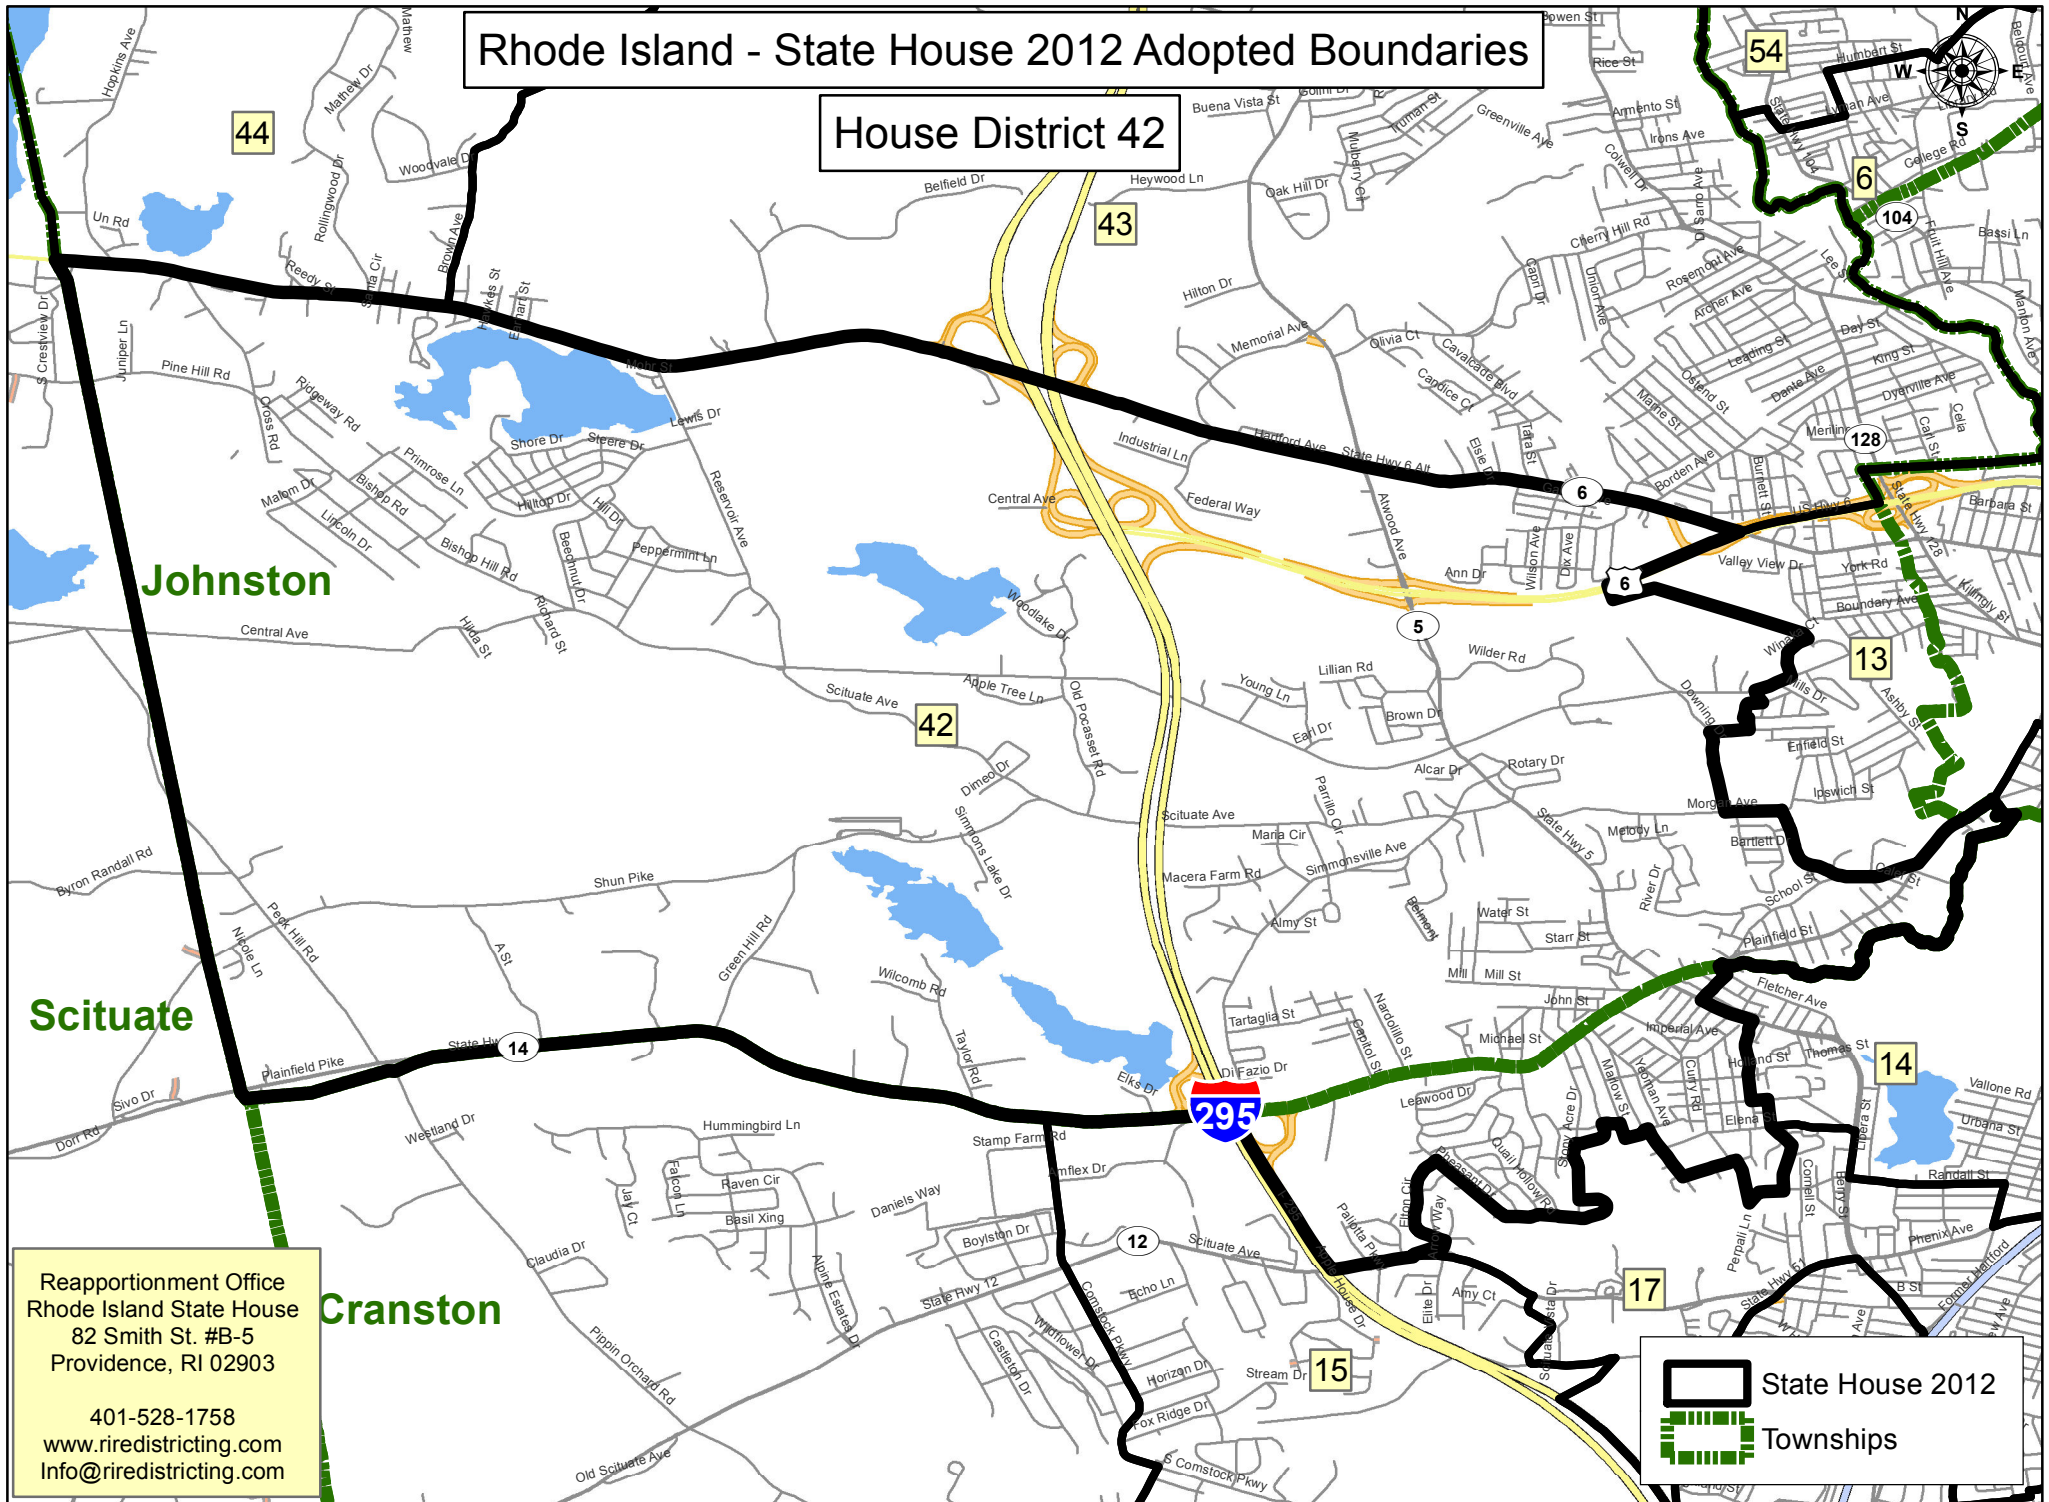

Rhode Island - State House 2012 Adopted Boundaries

House District 42

Reapportionment Office
 Rhode Island State House
 82 Smith St. #B-5
 Providence, RI 02903

401-528-1758
www.riredistricting.com
Info@riredistricting.com