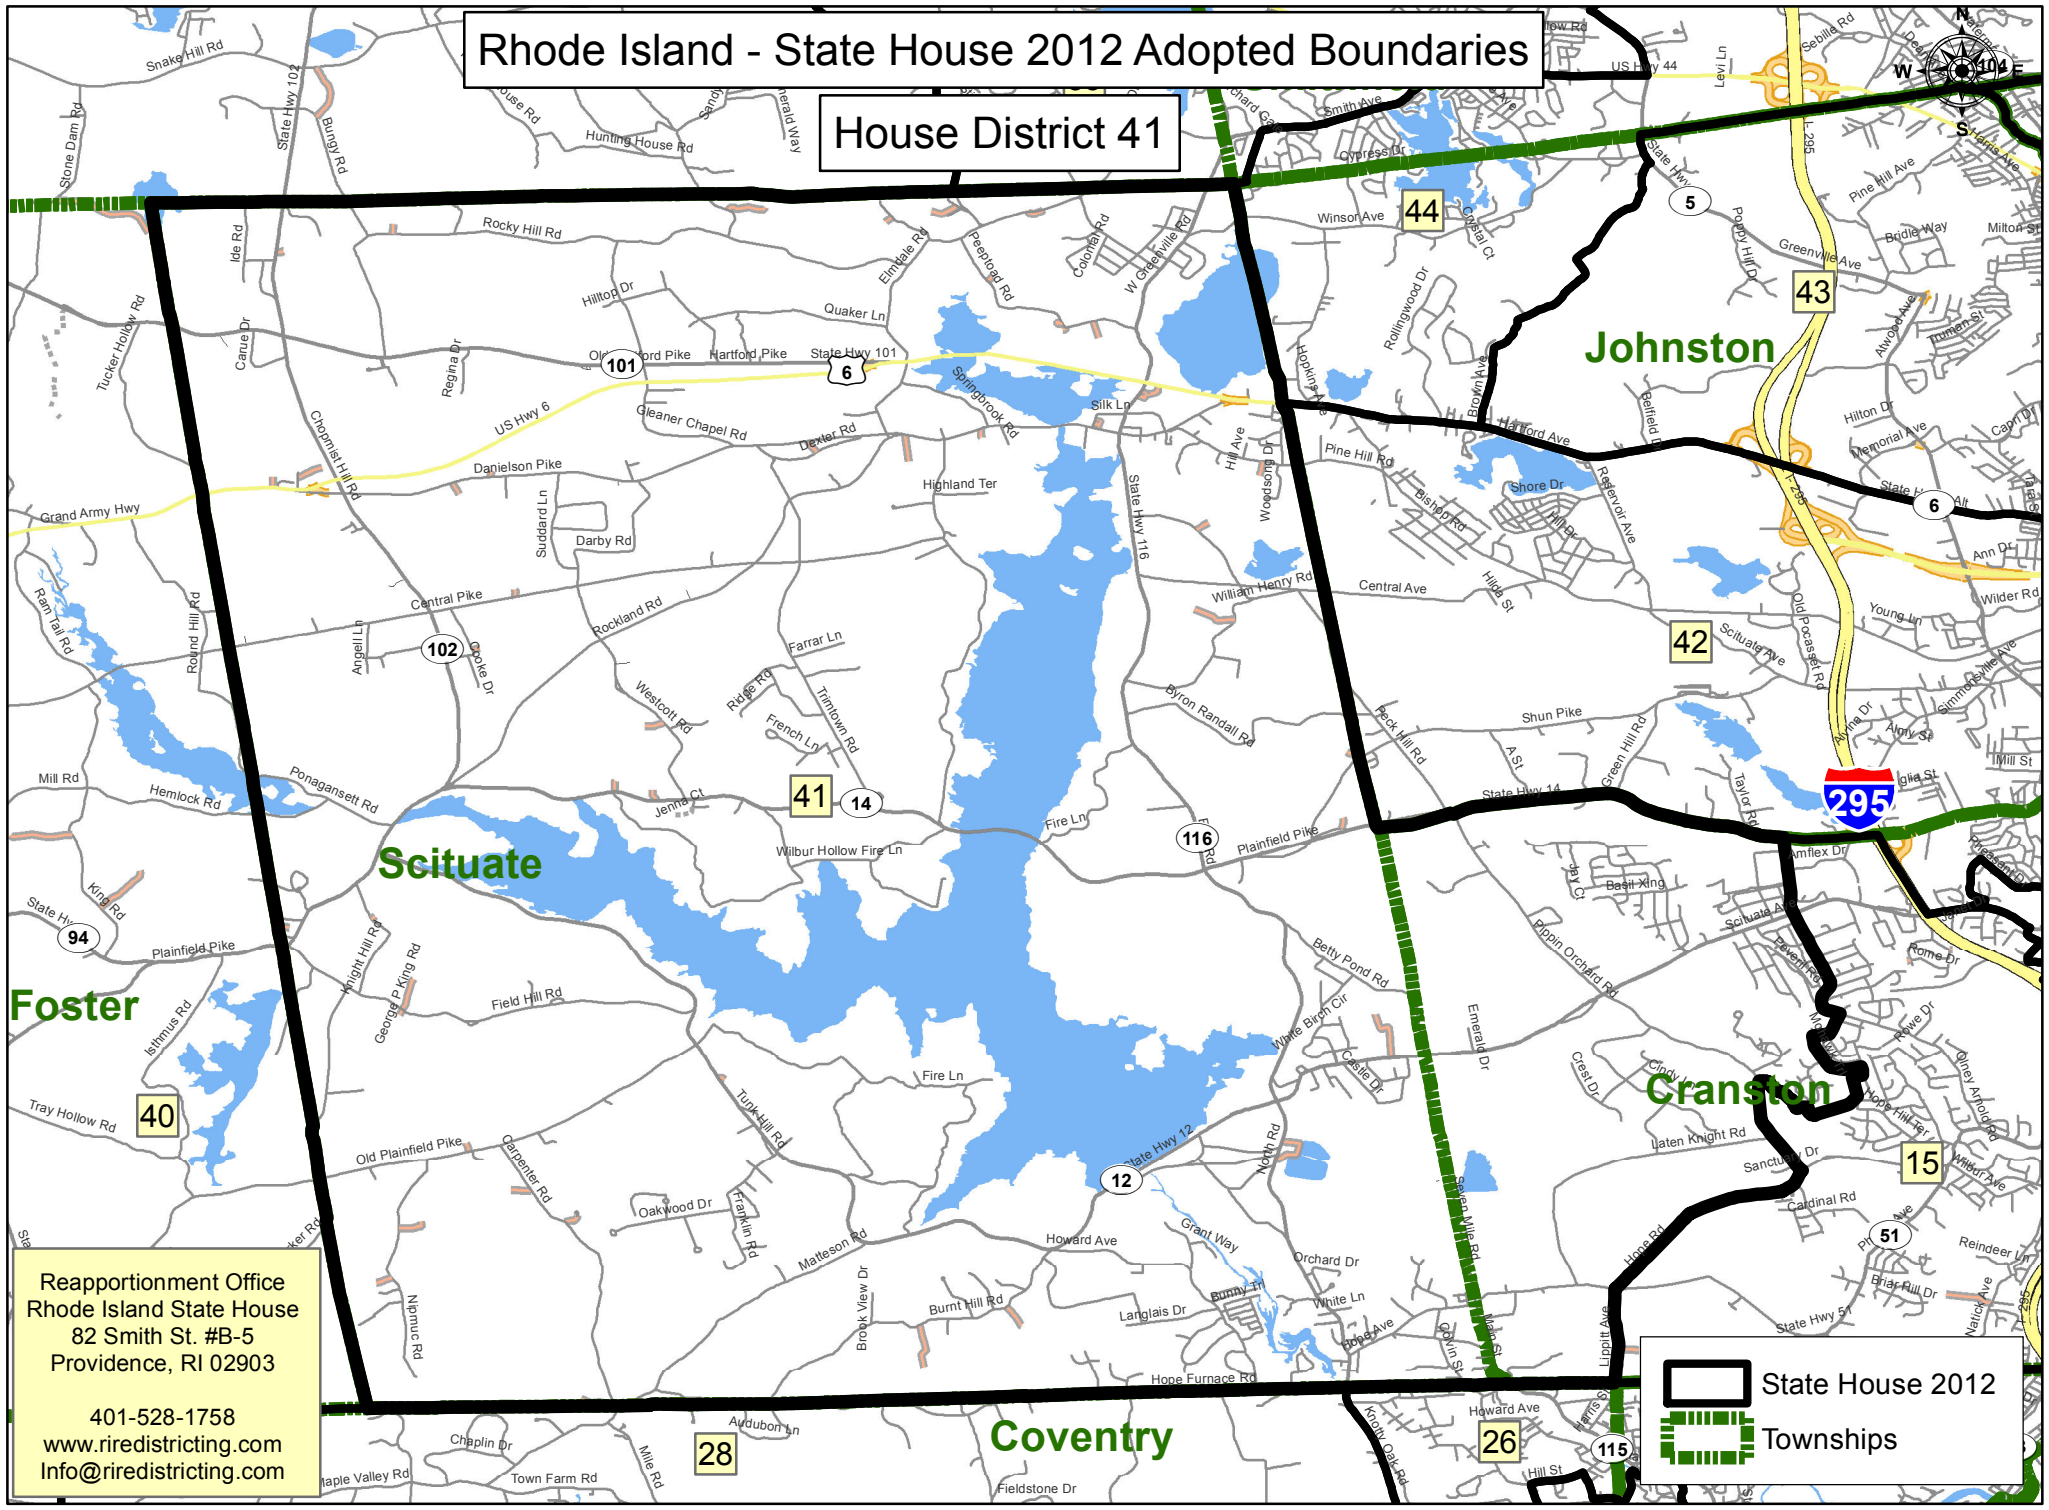

Rhode Island - State House 2012 Adopted Boundaries

House District 41

Reapportionment Office
Rhode Island State House
82 Smith St. #B-5
Providence, RI 02903

401-528-1758
www.riredistricting.com
Info@riredistricting.com

 State House 2012

 Townships