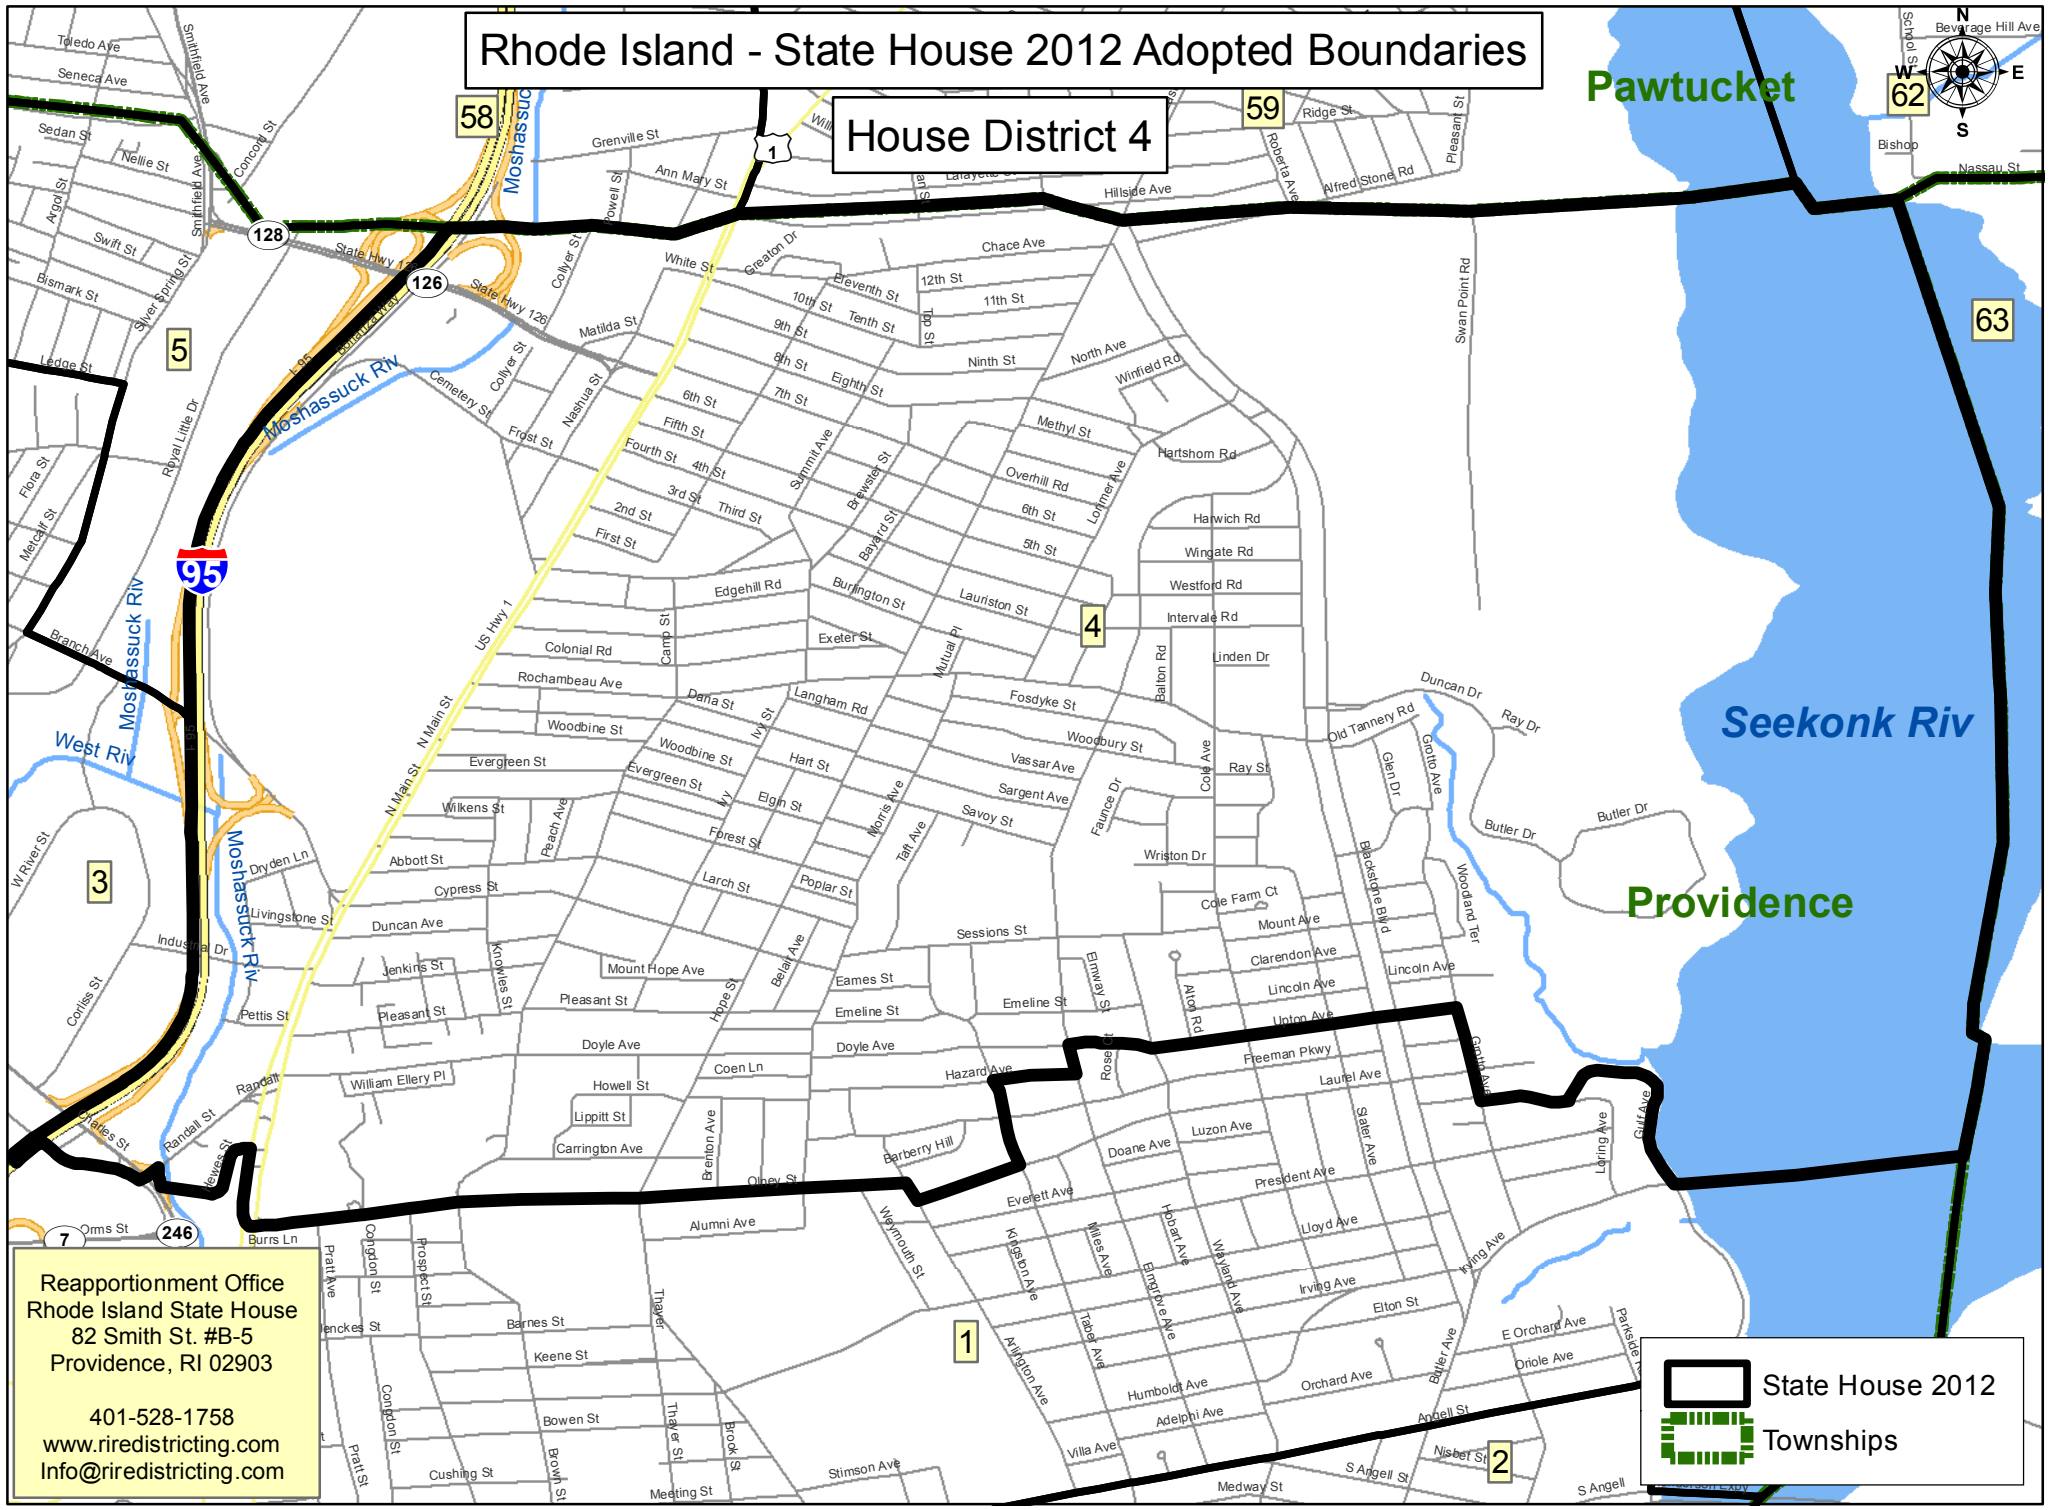

Rhode Island - State House 2012 Adopted Boundaries

House District 4

Pawtucket

Seekonk Riv

Providence

Reapportionment Office
Rhode Island State House
82 Smith St. #B-5
Providence, RI 02903

401-528-1758
www.riredistricting.com
Info@riredistricting.com

 State House 2012
 Townships