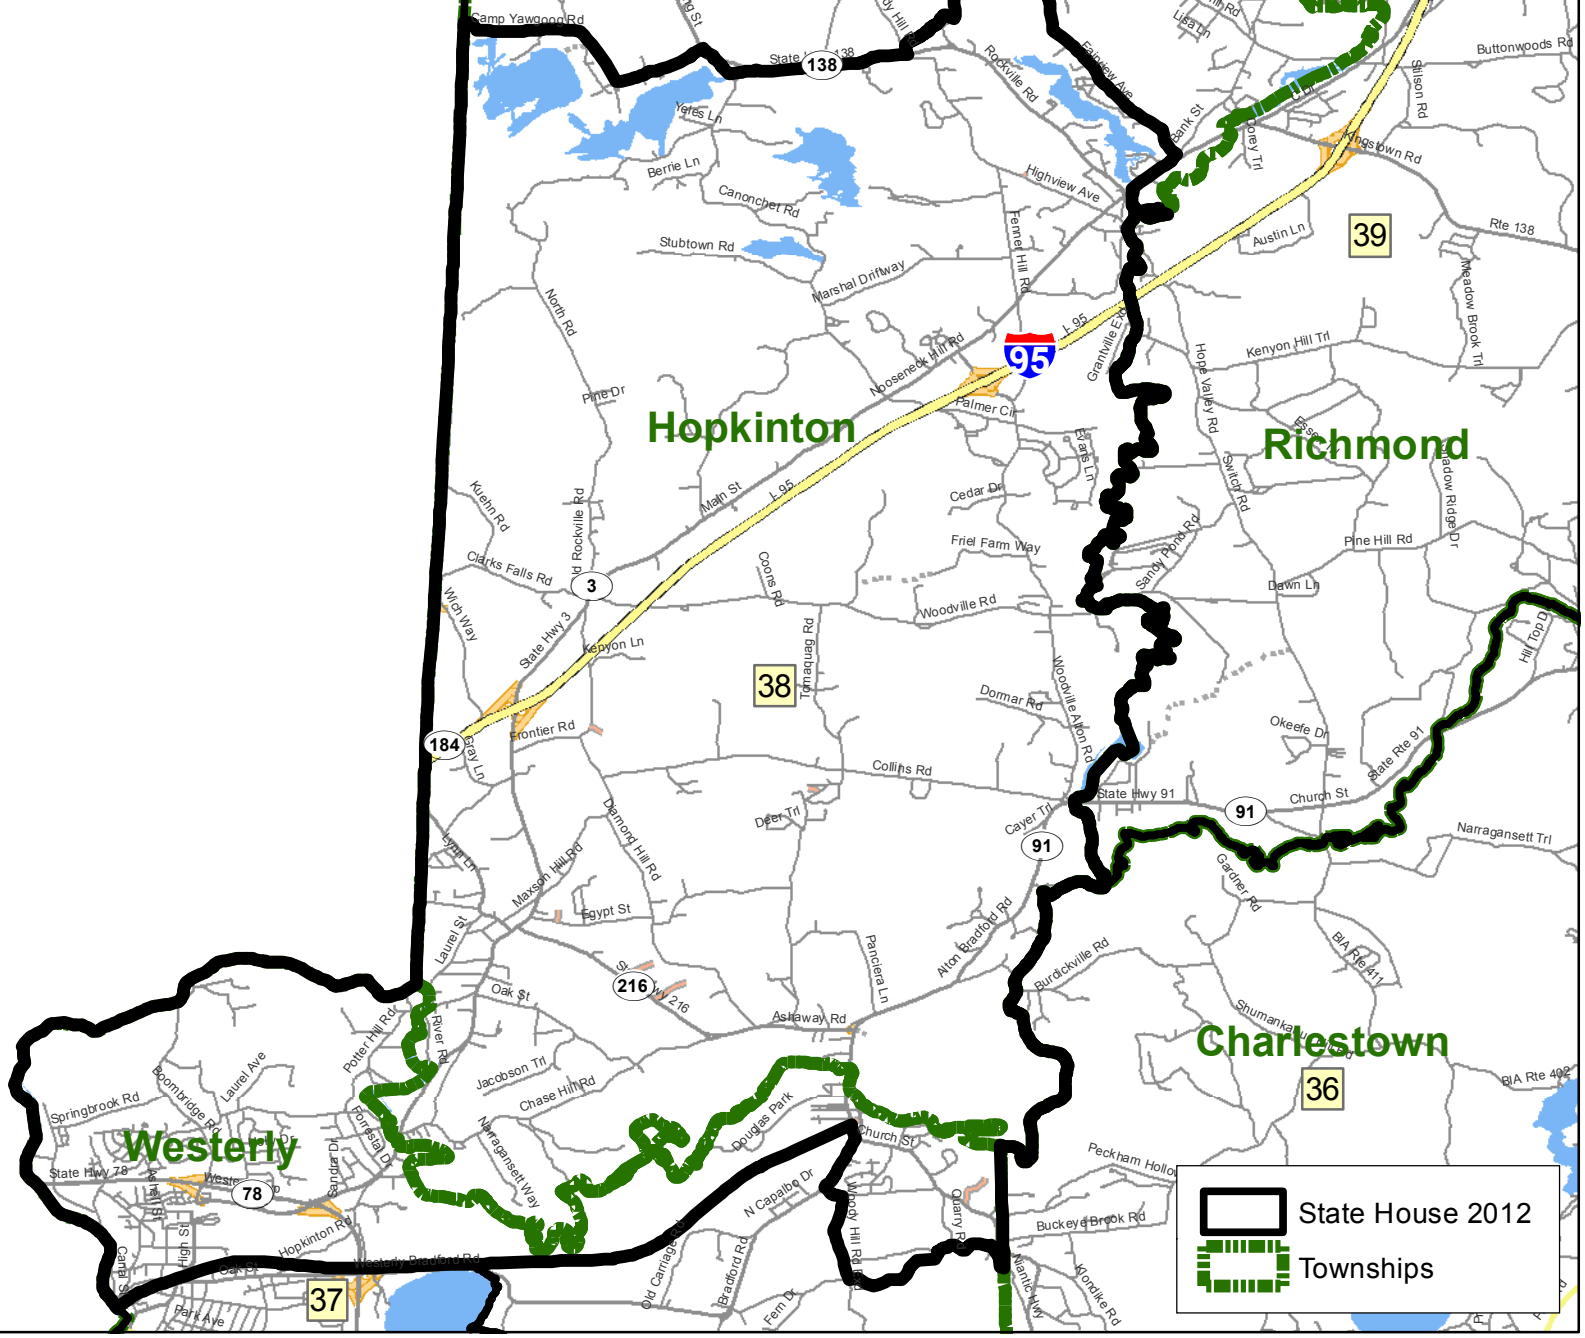

Rhode Island - State House 2012 Adopted Boundaries

House District 38

Reapportionment Office
 Rhode Island State House
 82 Smith St. #B-5
 Providence, RI 02903

401-528-1758
www.riredistricting.com
Info@riredistricting.com

 State House 2012

 Townships