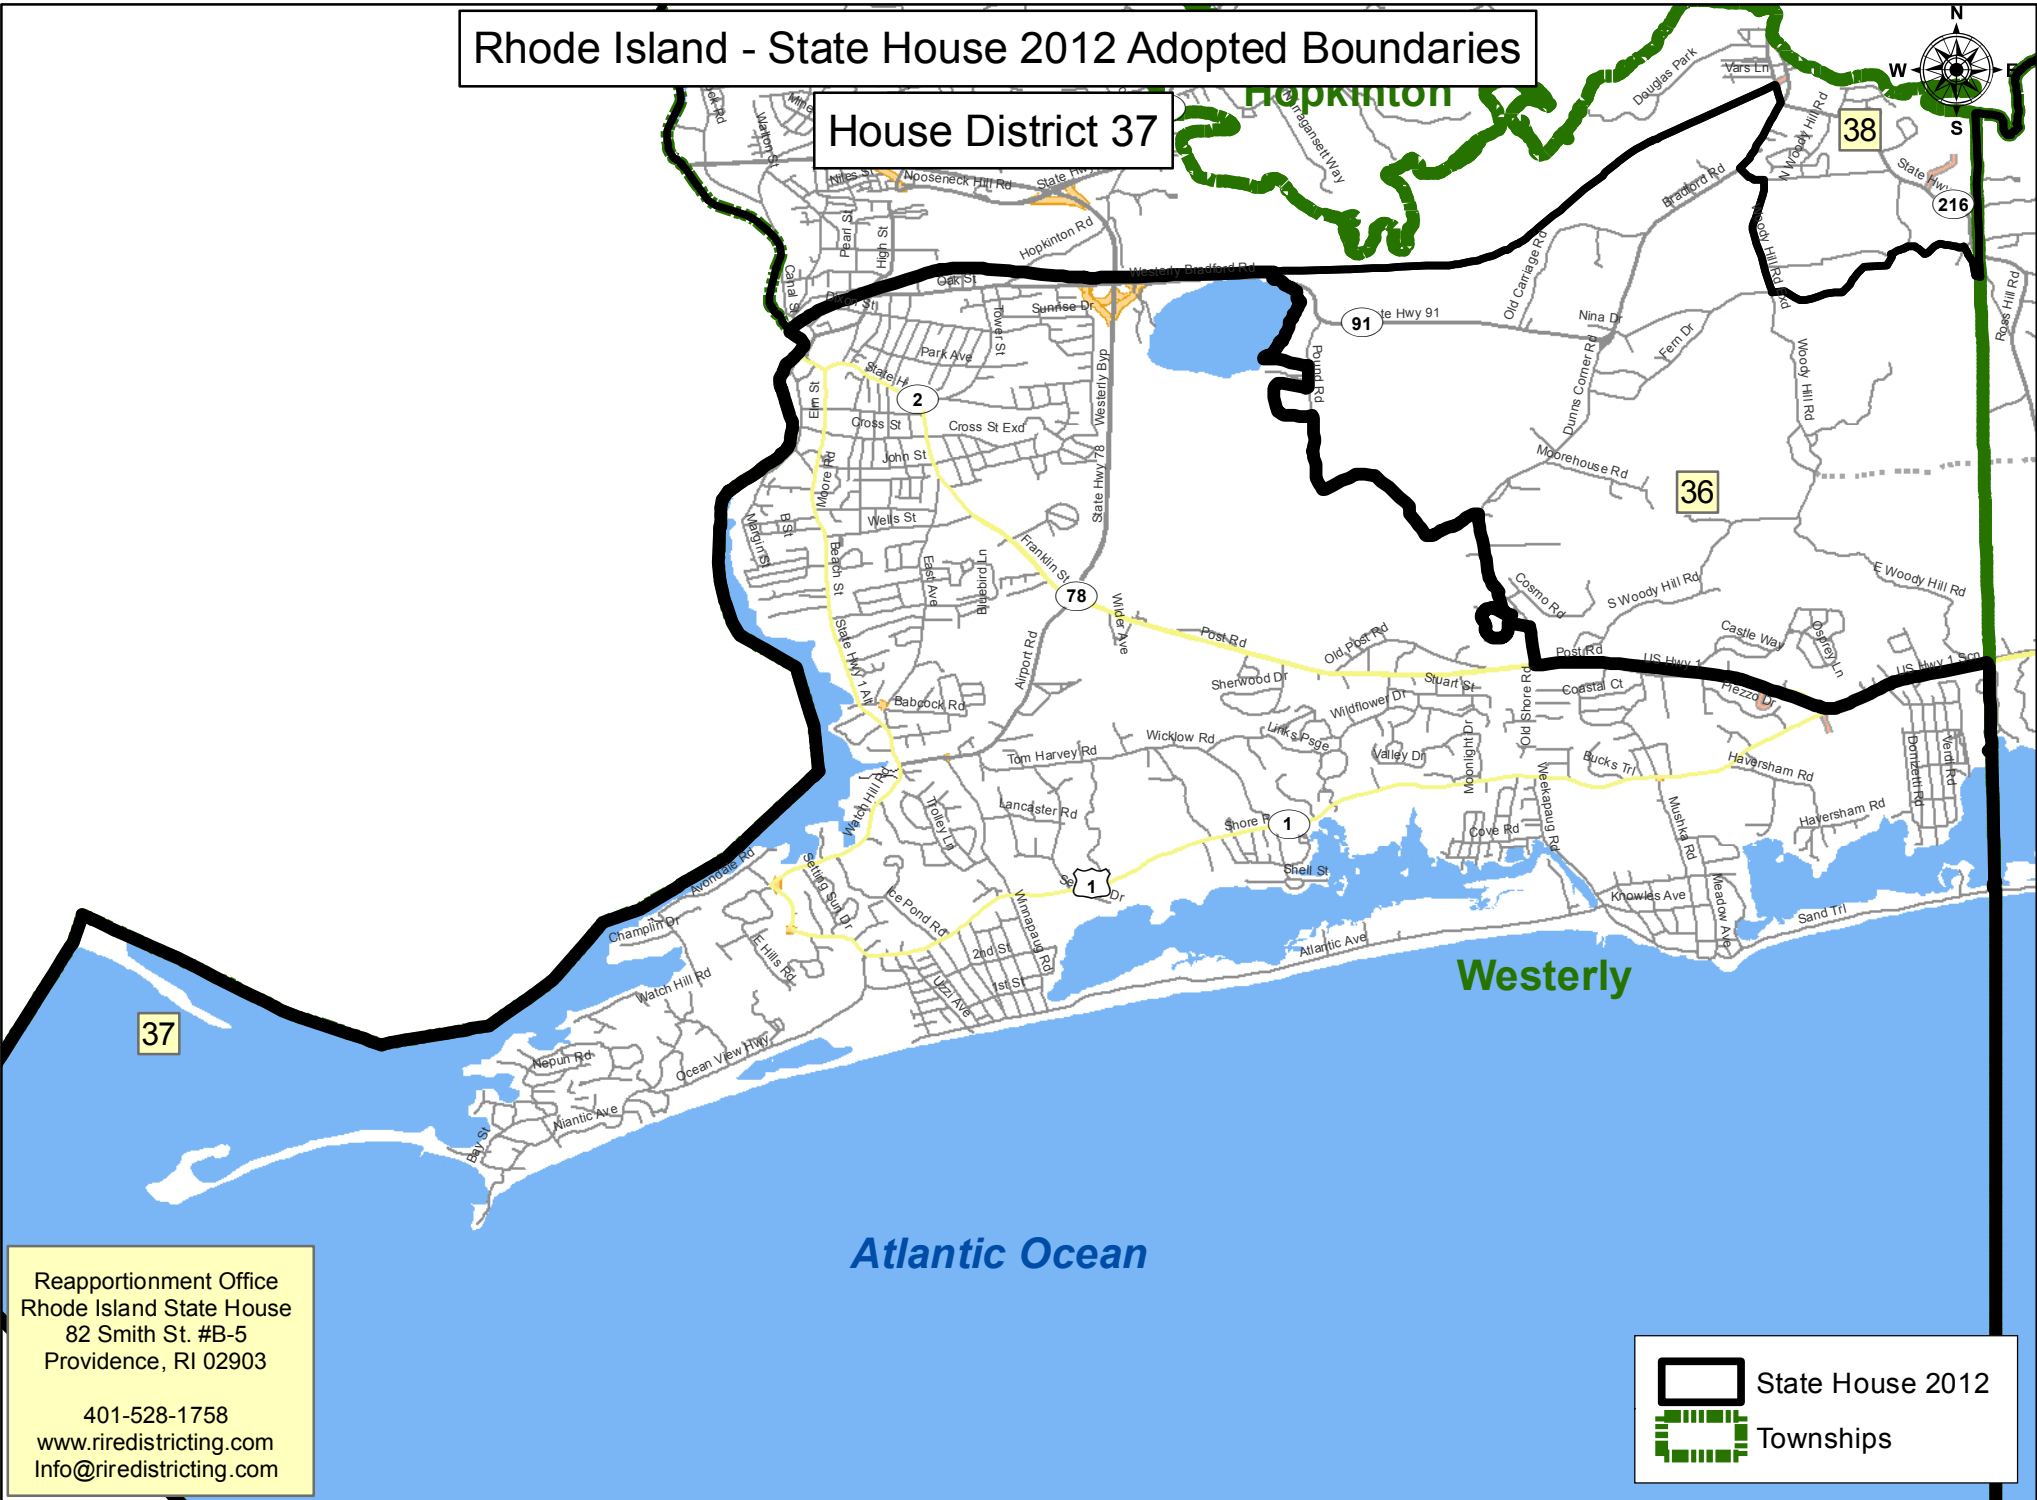

Rhode Island - State House 2012 Adopted Boundaries

House District 37

Reapportionment Office
 Rhode Island State House
 82 Smith St. #B-5
 Providence, RI 02903

401-528-1758
www.riredistricting.com
Info@riredistricting.com

 State House 2012
 Townships