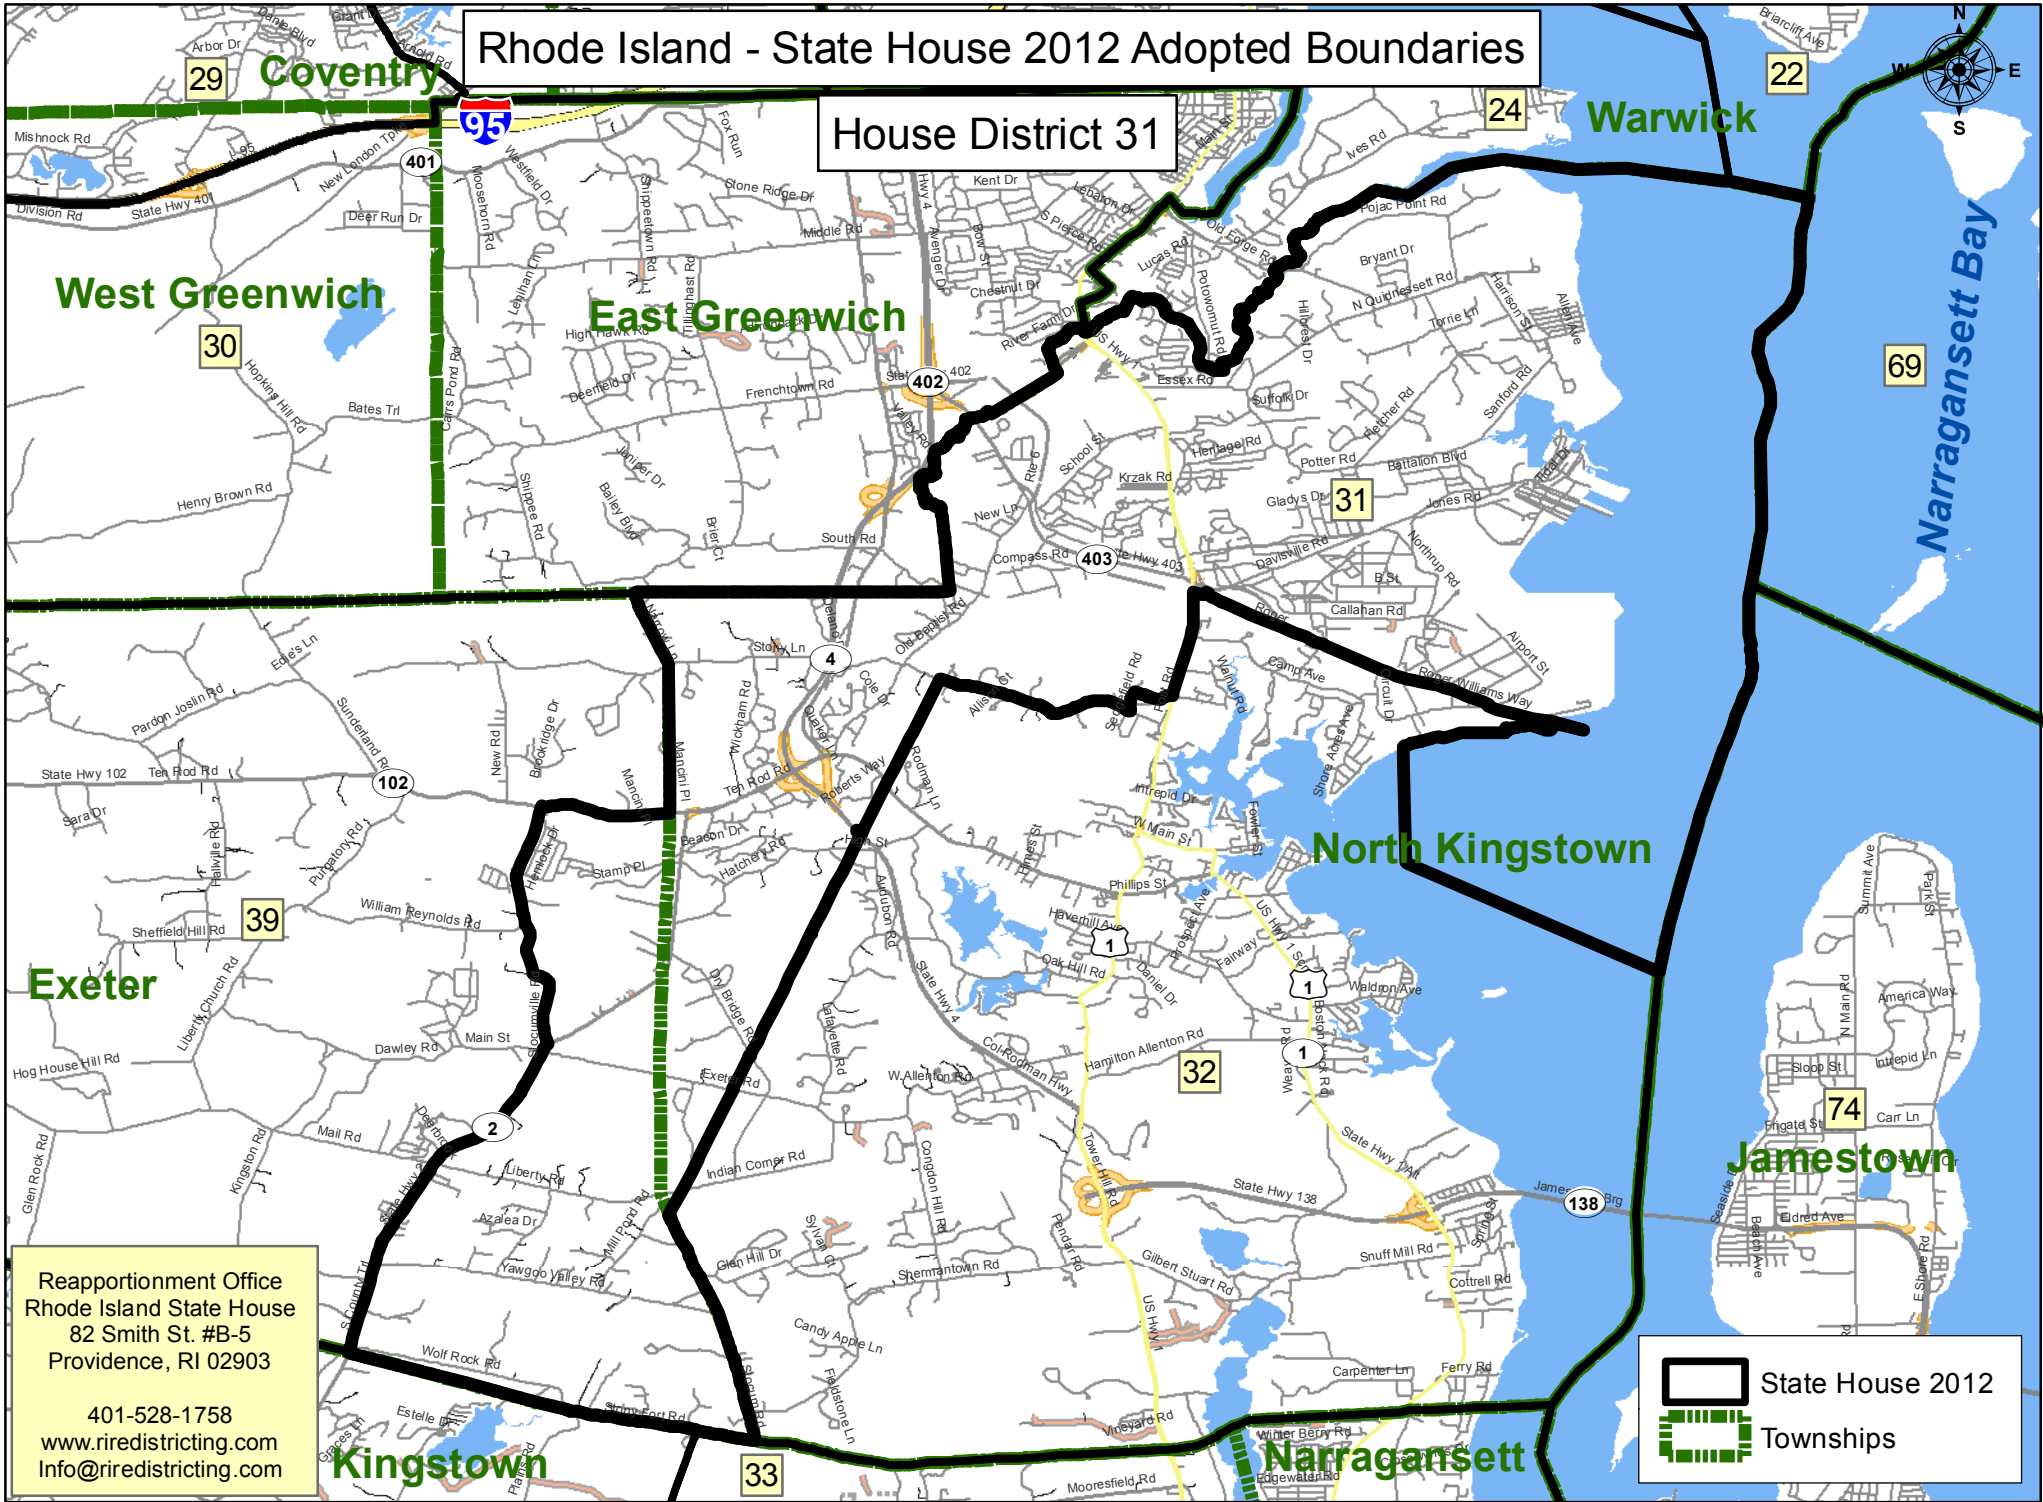

Rhode Island - State House 2012 Adopted Boundaries

House District 31

Reapportionment Office
Rhode Island State House
82 Smith St. #B-5
Providence, RI 02903

401-528-1758
www.riredistricting.com
Info@riredistricting.com

 State House 2012
 Townships