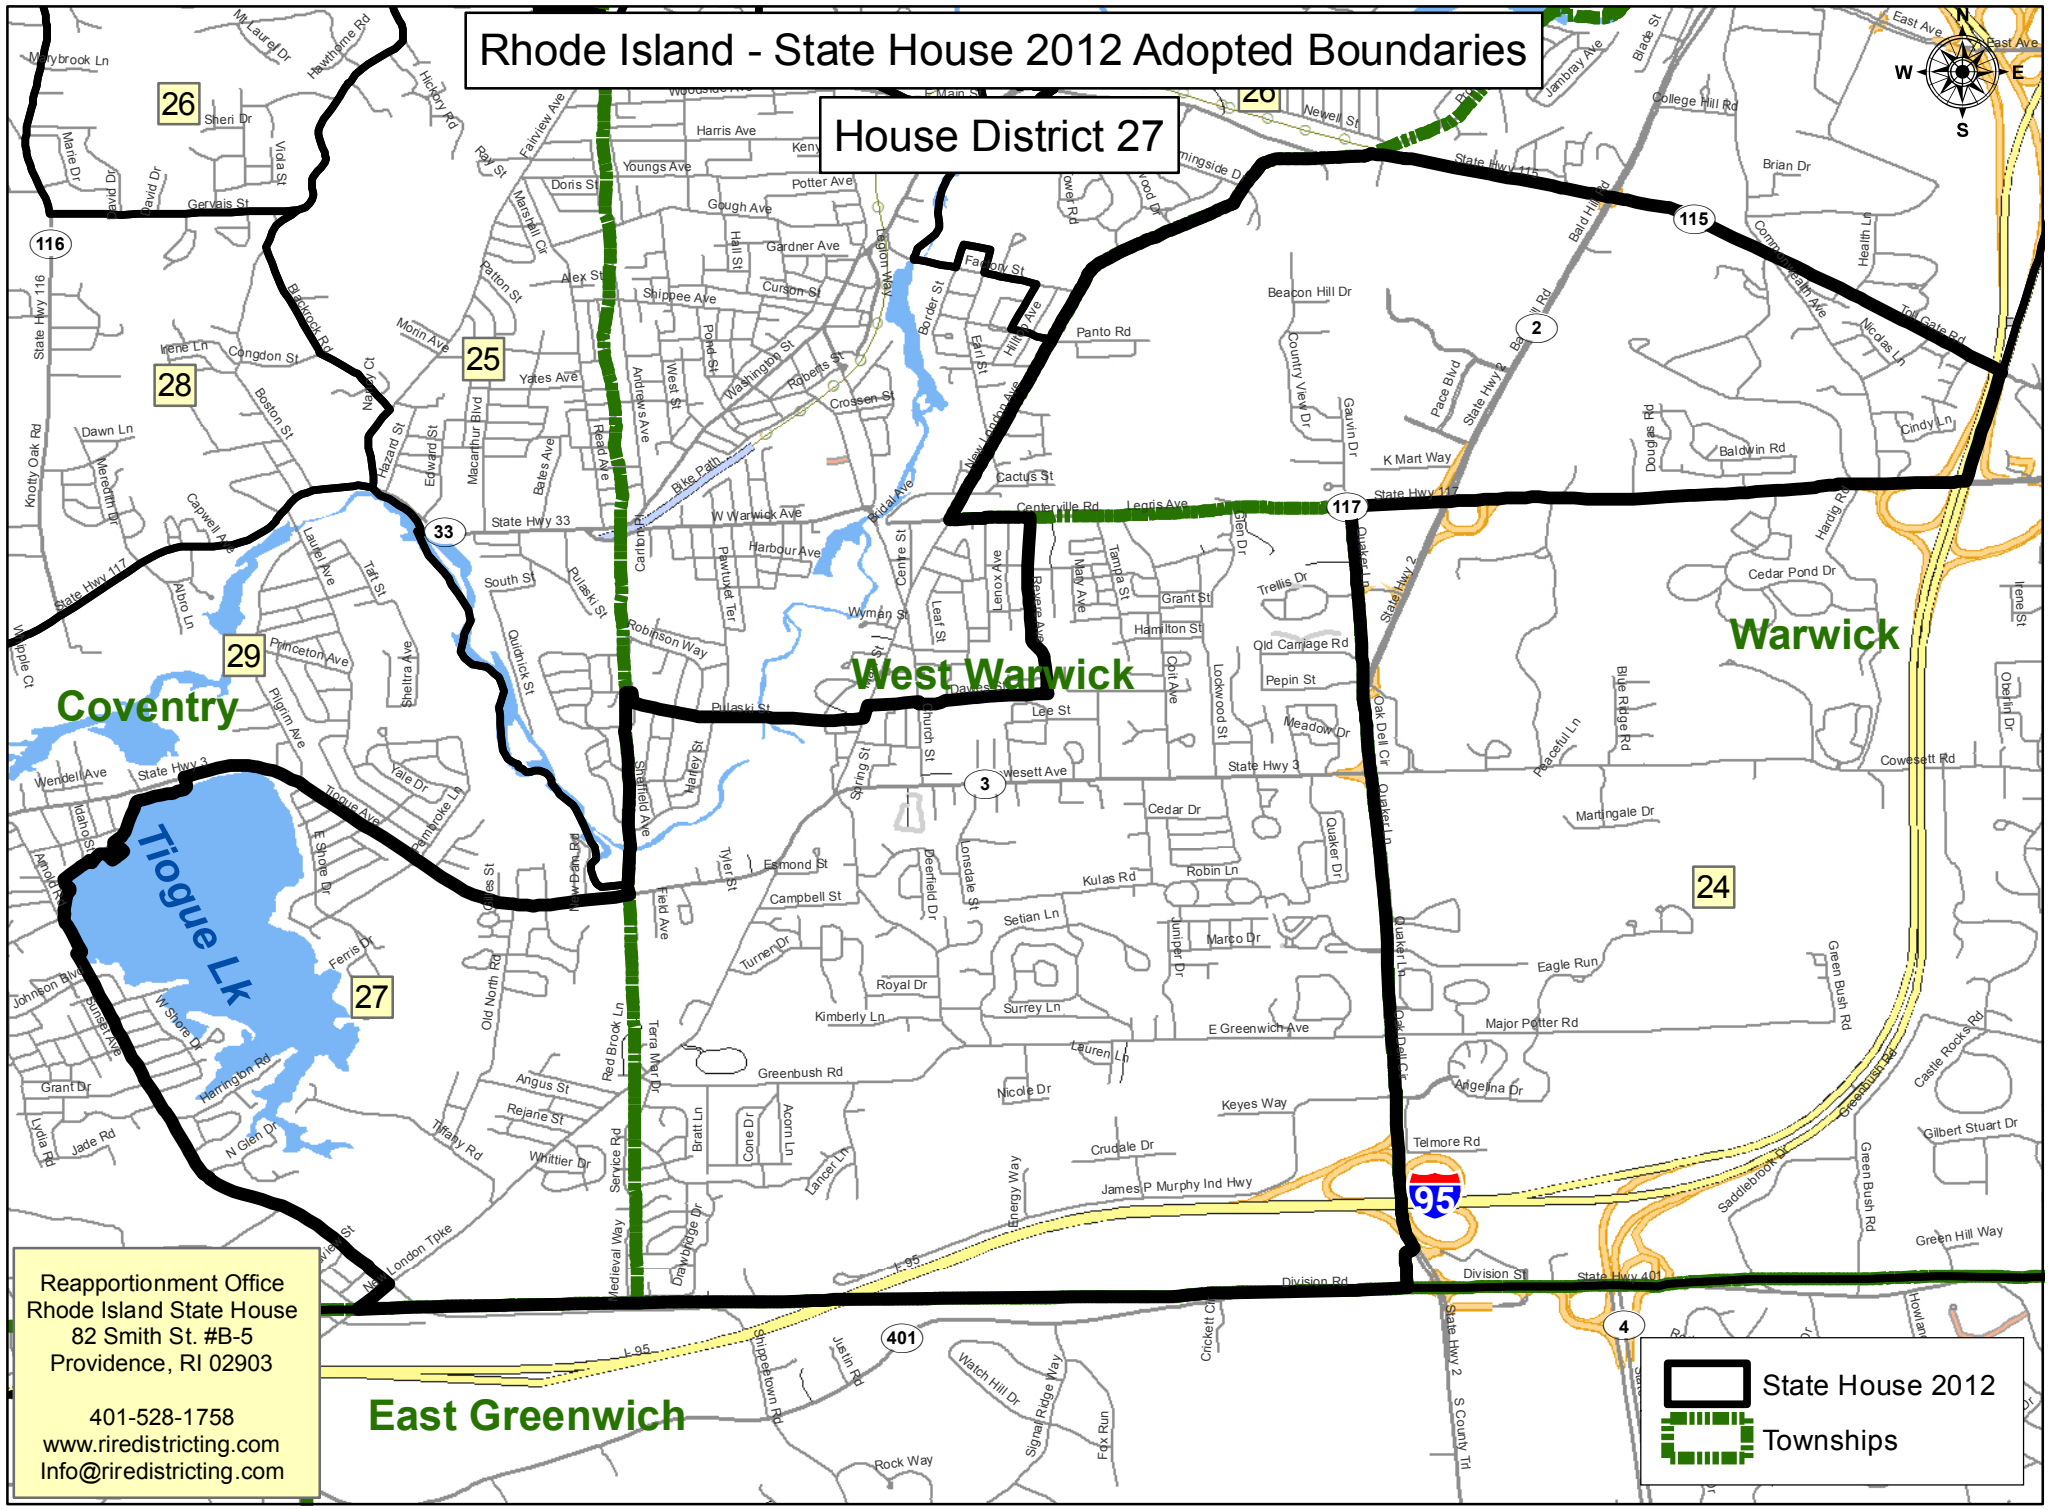

Rhode Island - State House 2012 Adopted Boundaries

House District 27

Reapportionment Office
Rhode Island State House
82 Smith St. #B-5
Providence, RI 02903

401-528-1758
www.riredistricting.com
Info@riredistricting.com