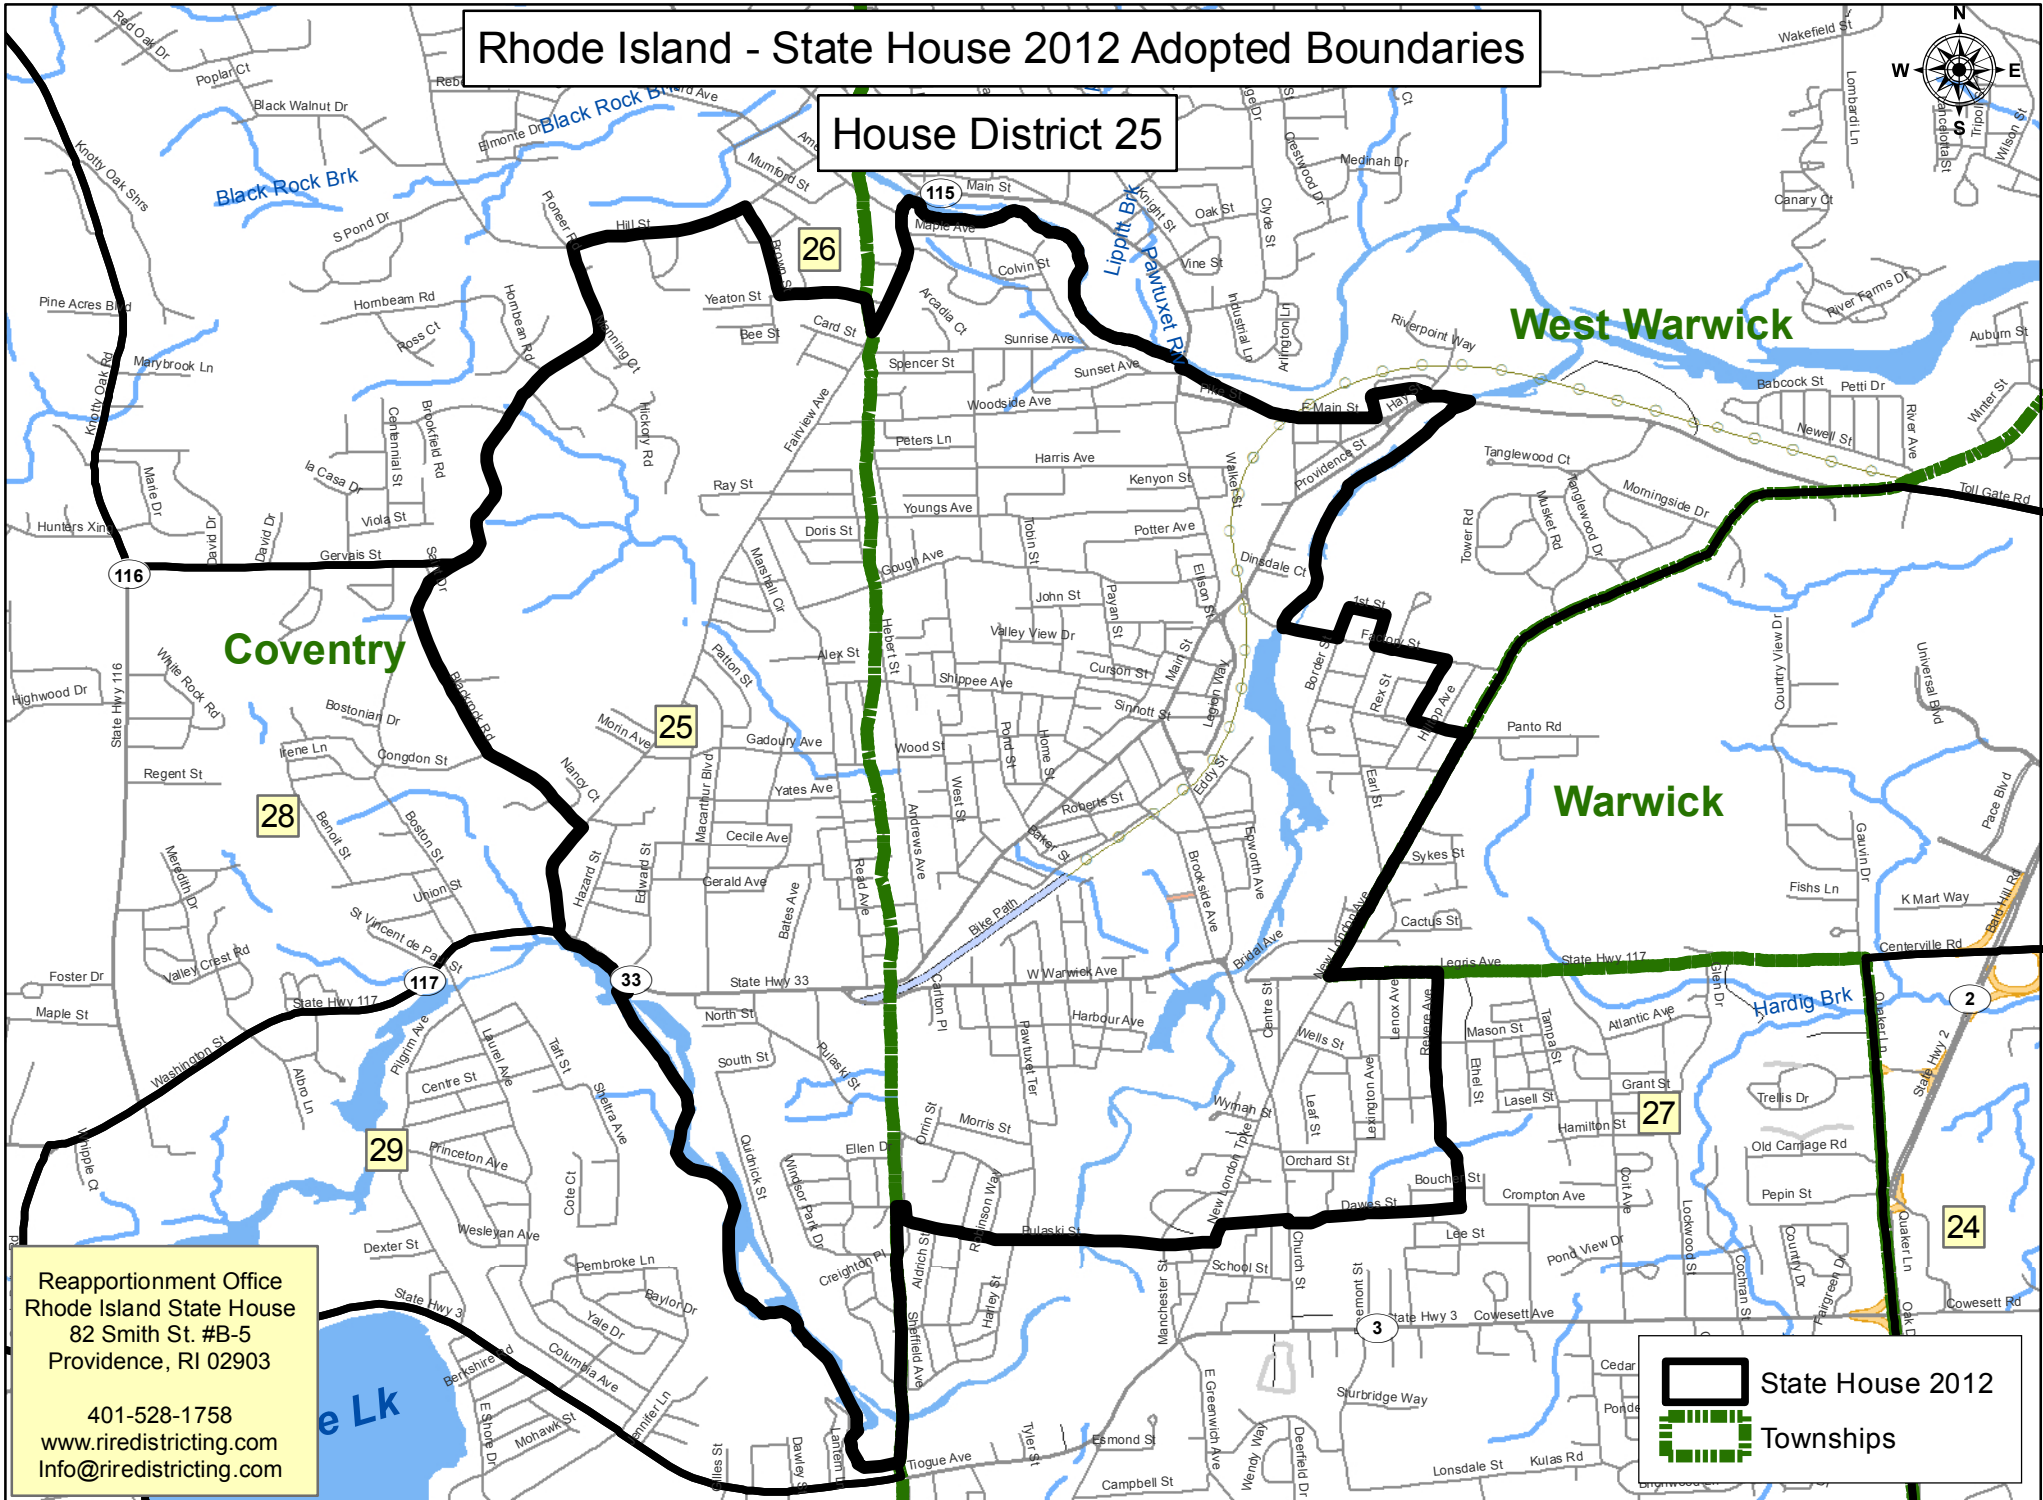

Rhode Island - State House 2012 Adopted Boundaries

House District 25

Reapportionment Office
Rhode Island State House
82 Smith St. #B-5
Providence, RI 02903

401-528-1758
www.riredistricting.com
Info@riredistricting.com