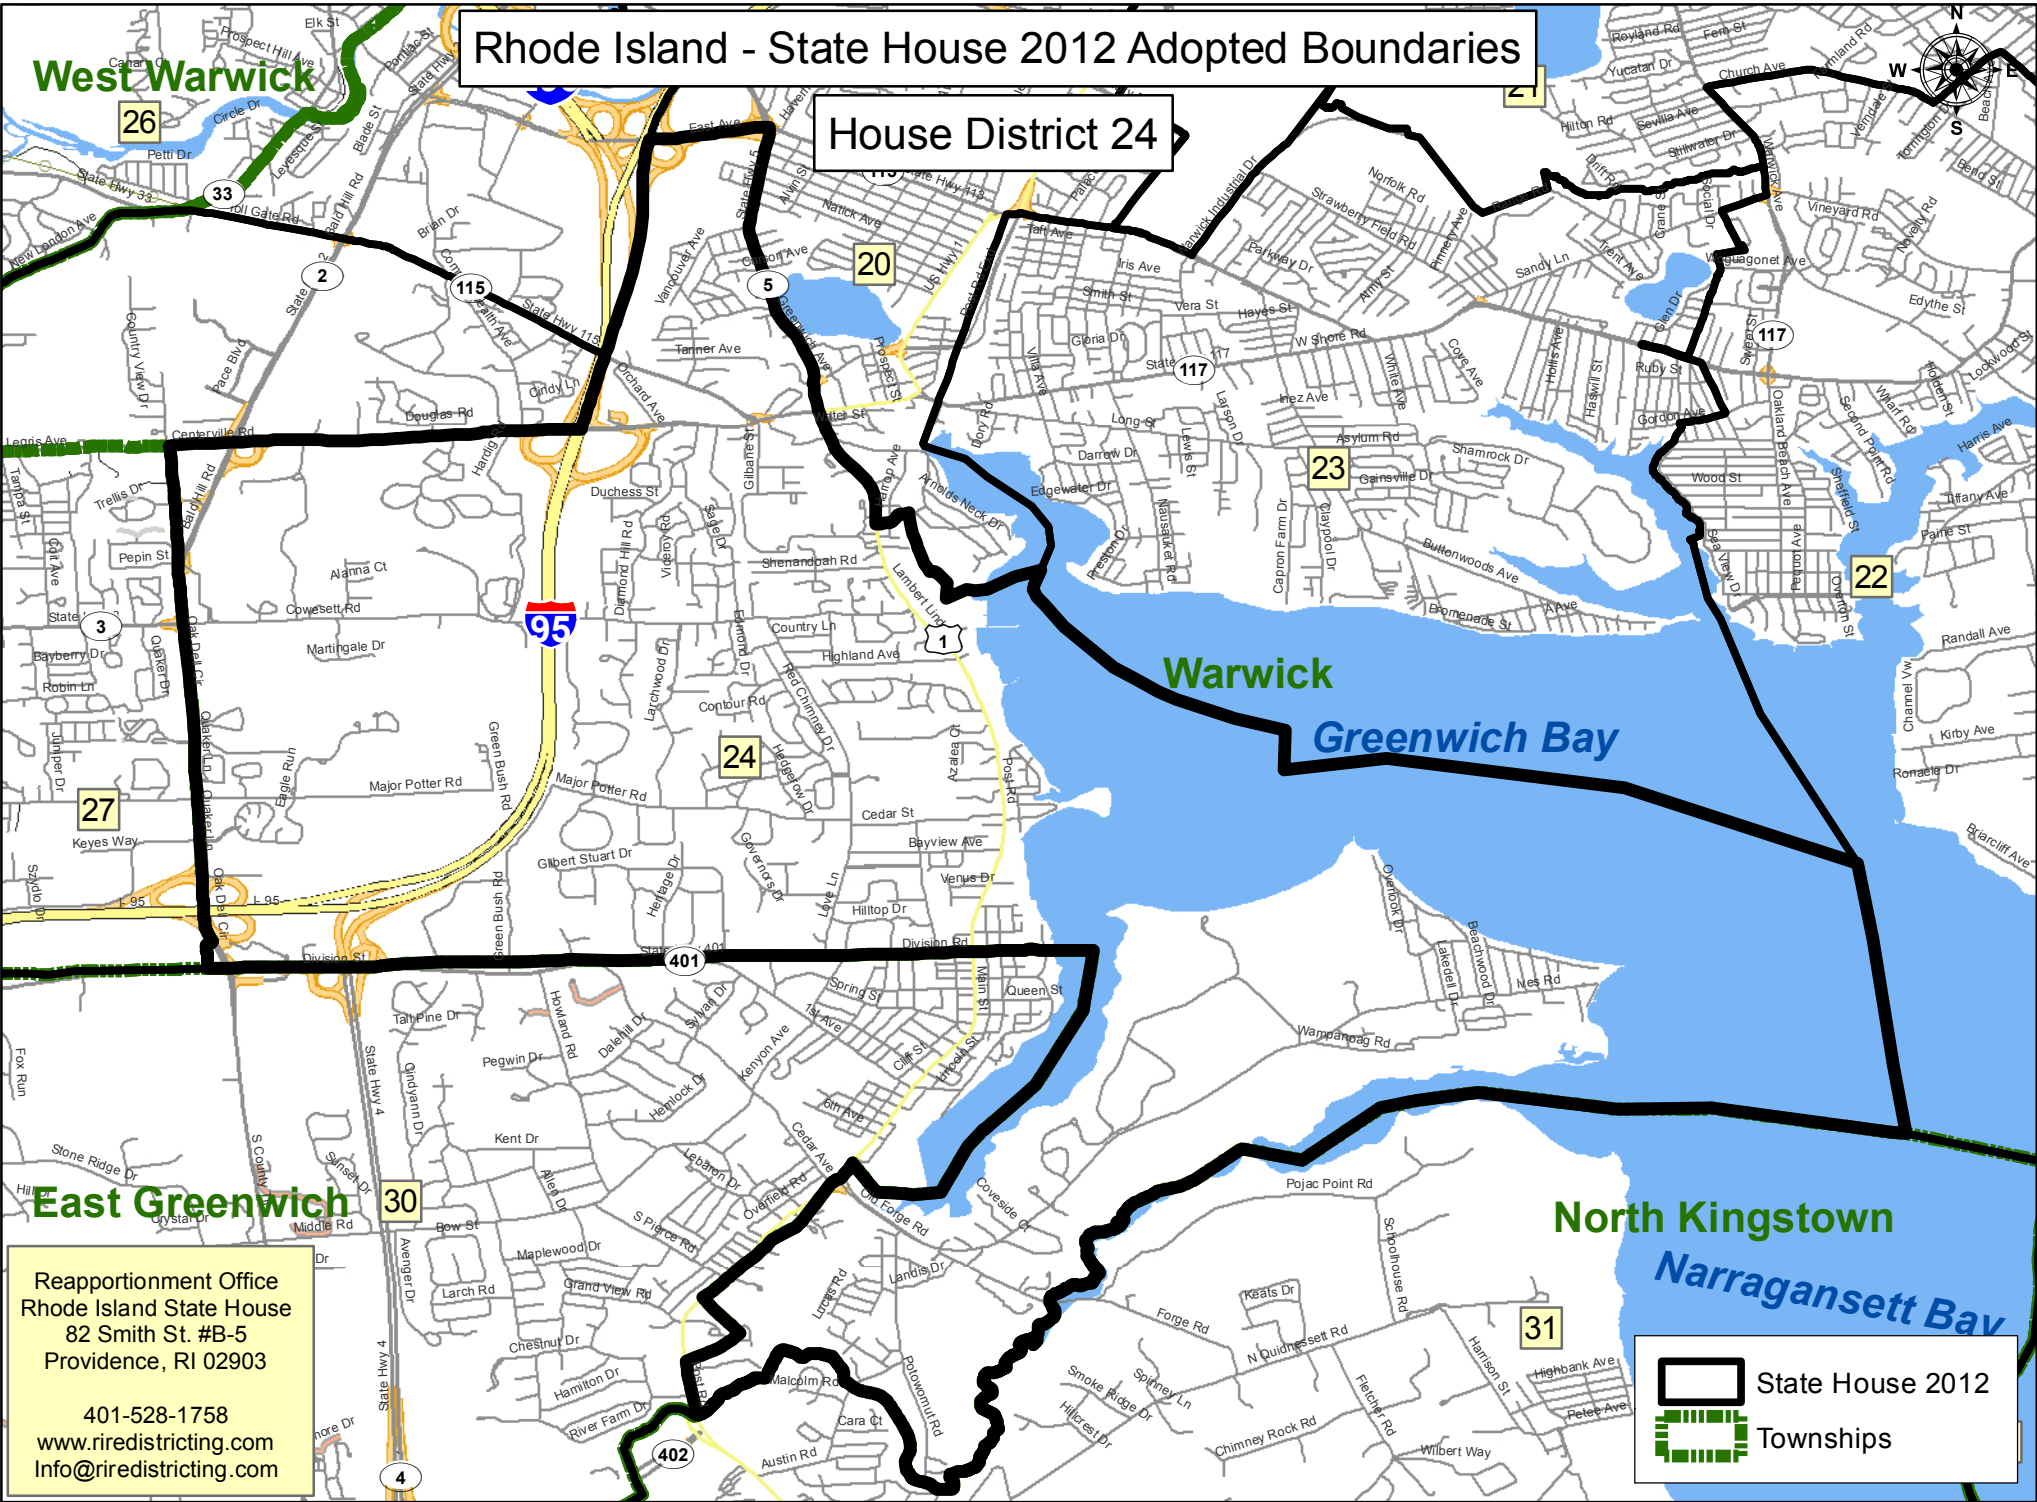

Rhode Island - State House 2012 Adopted Boundaries

House District 24

Reapportionment Office
 Rhode Island State House
 82 Smith St. #B-5
 Providence, RI 02903

401-528-1758
www.riredistricting.com
Info@riredistricting.com