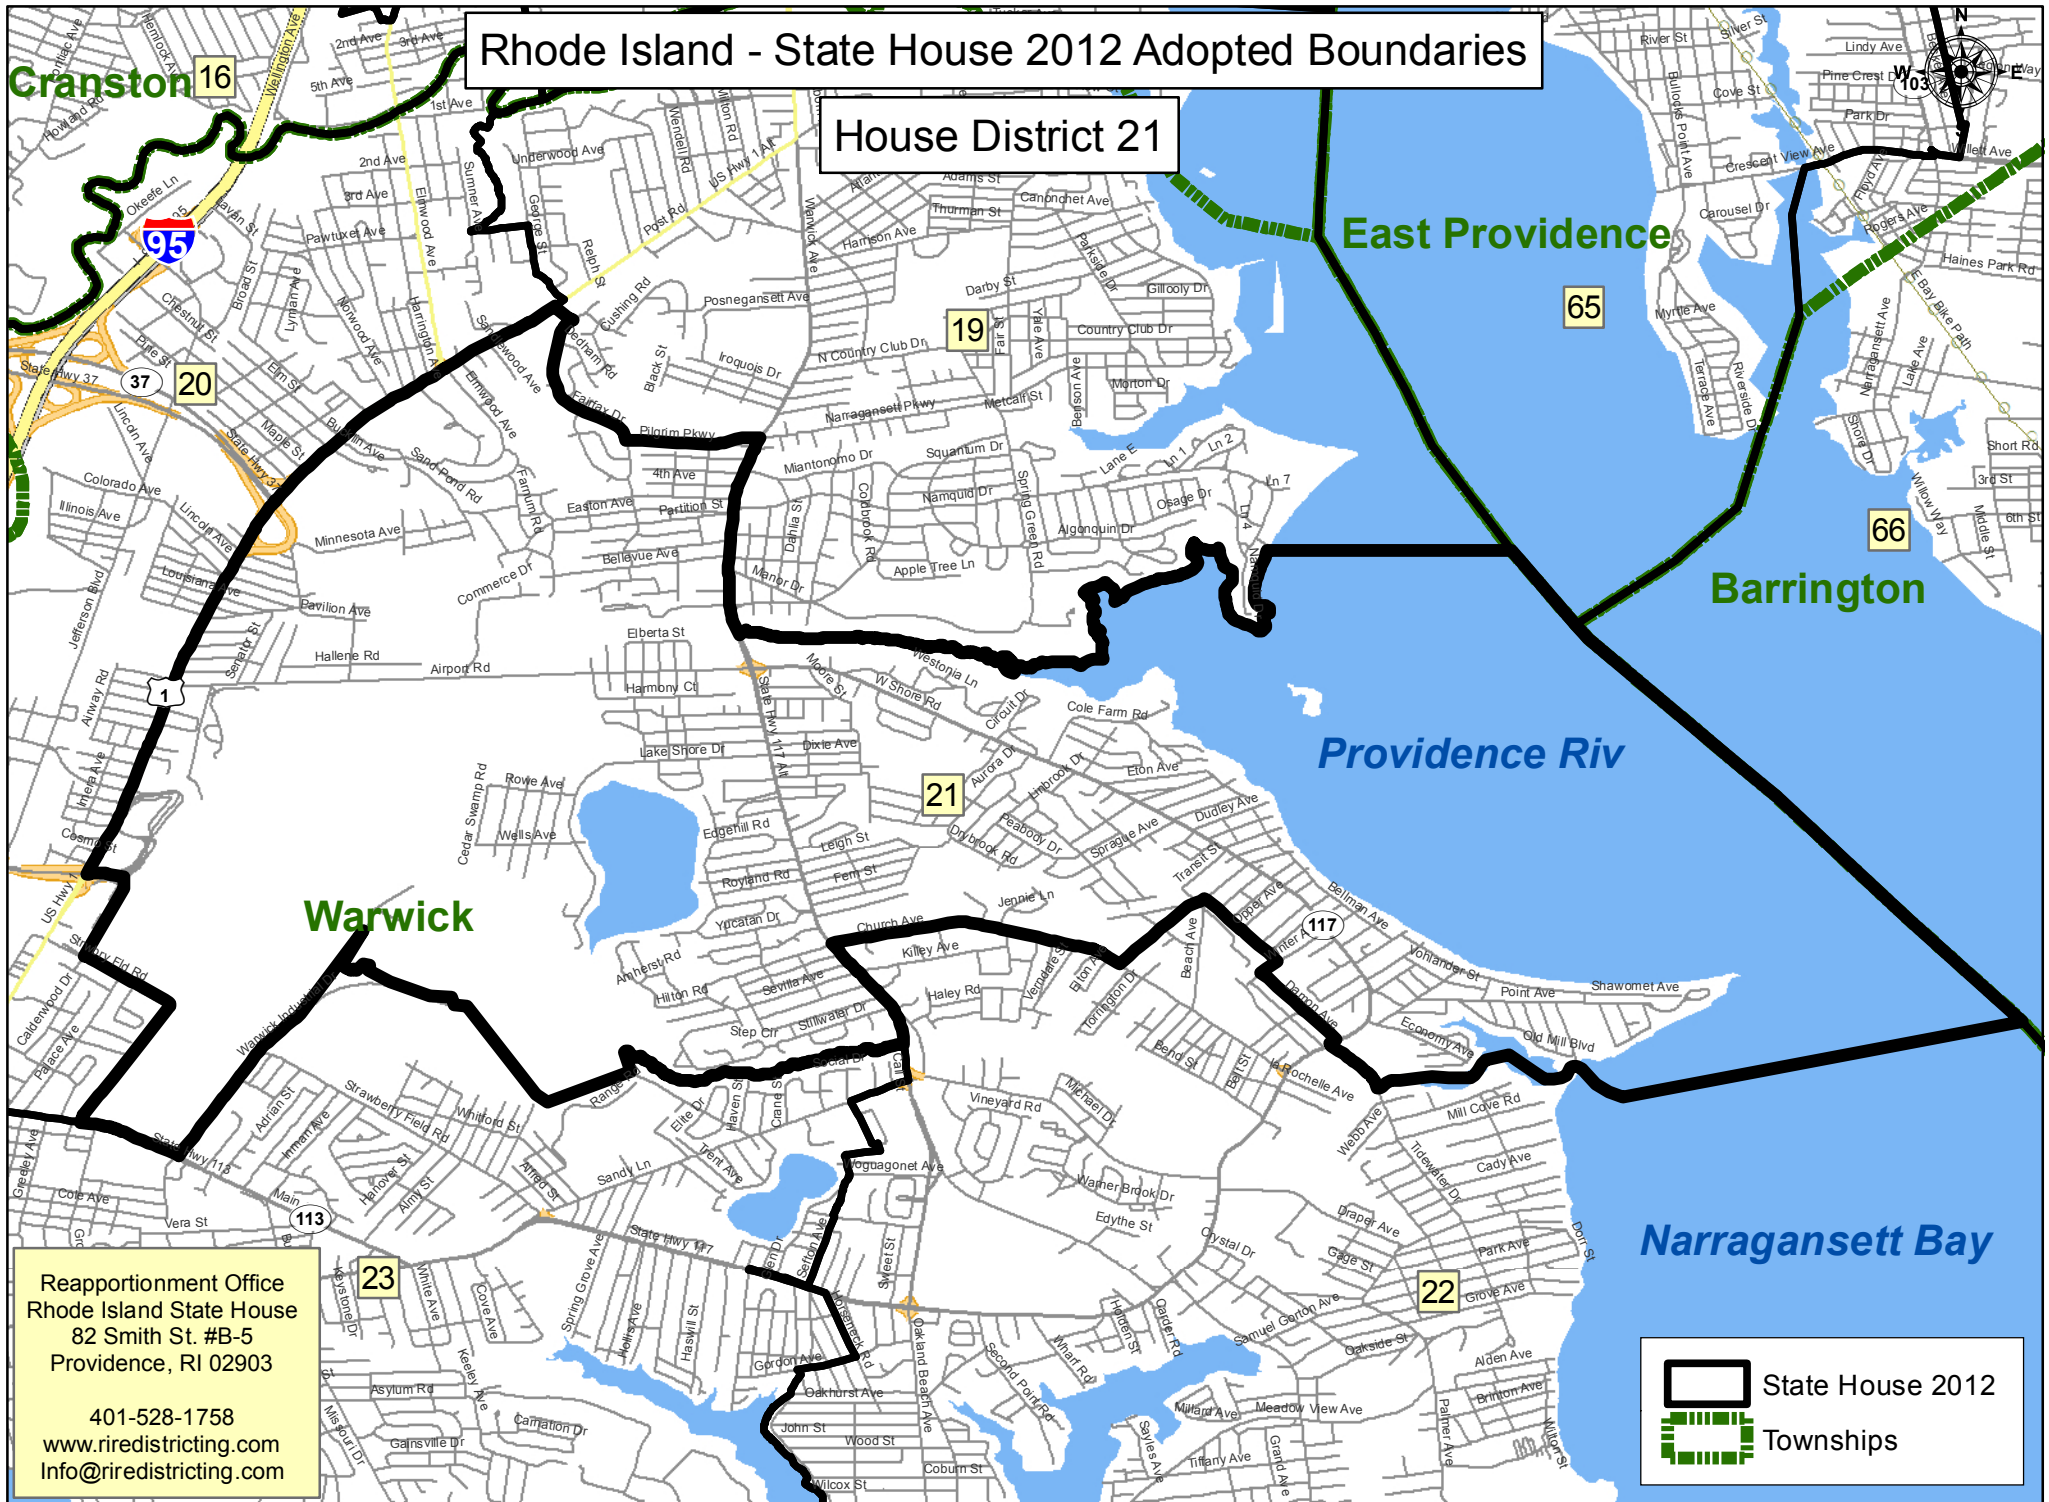

Rhode Island - State House 2012 Adopted Boundaries

House District 21

Reapportionment Office
 Rhode Island State House
 82 Smith St. #B-5
 Providence, RI 02903

 401-528-1758
www.riredistricting.com
Info@riredistricting.com

 State House 2012
 Townships