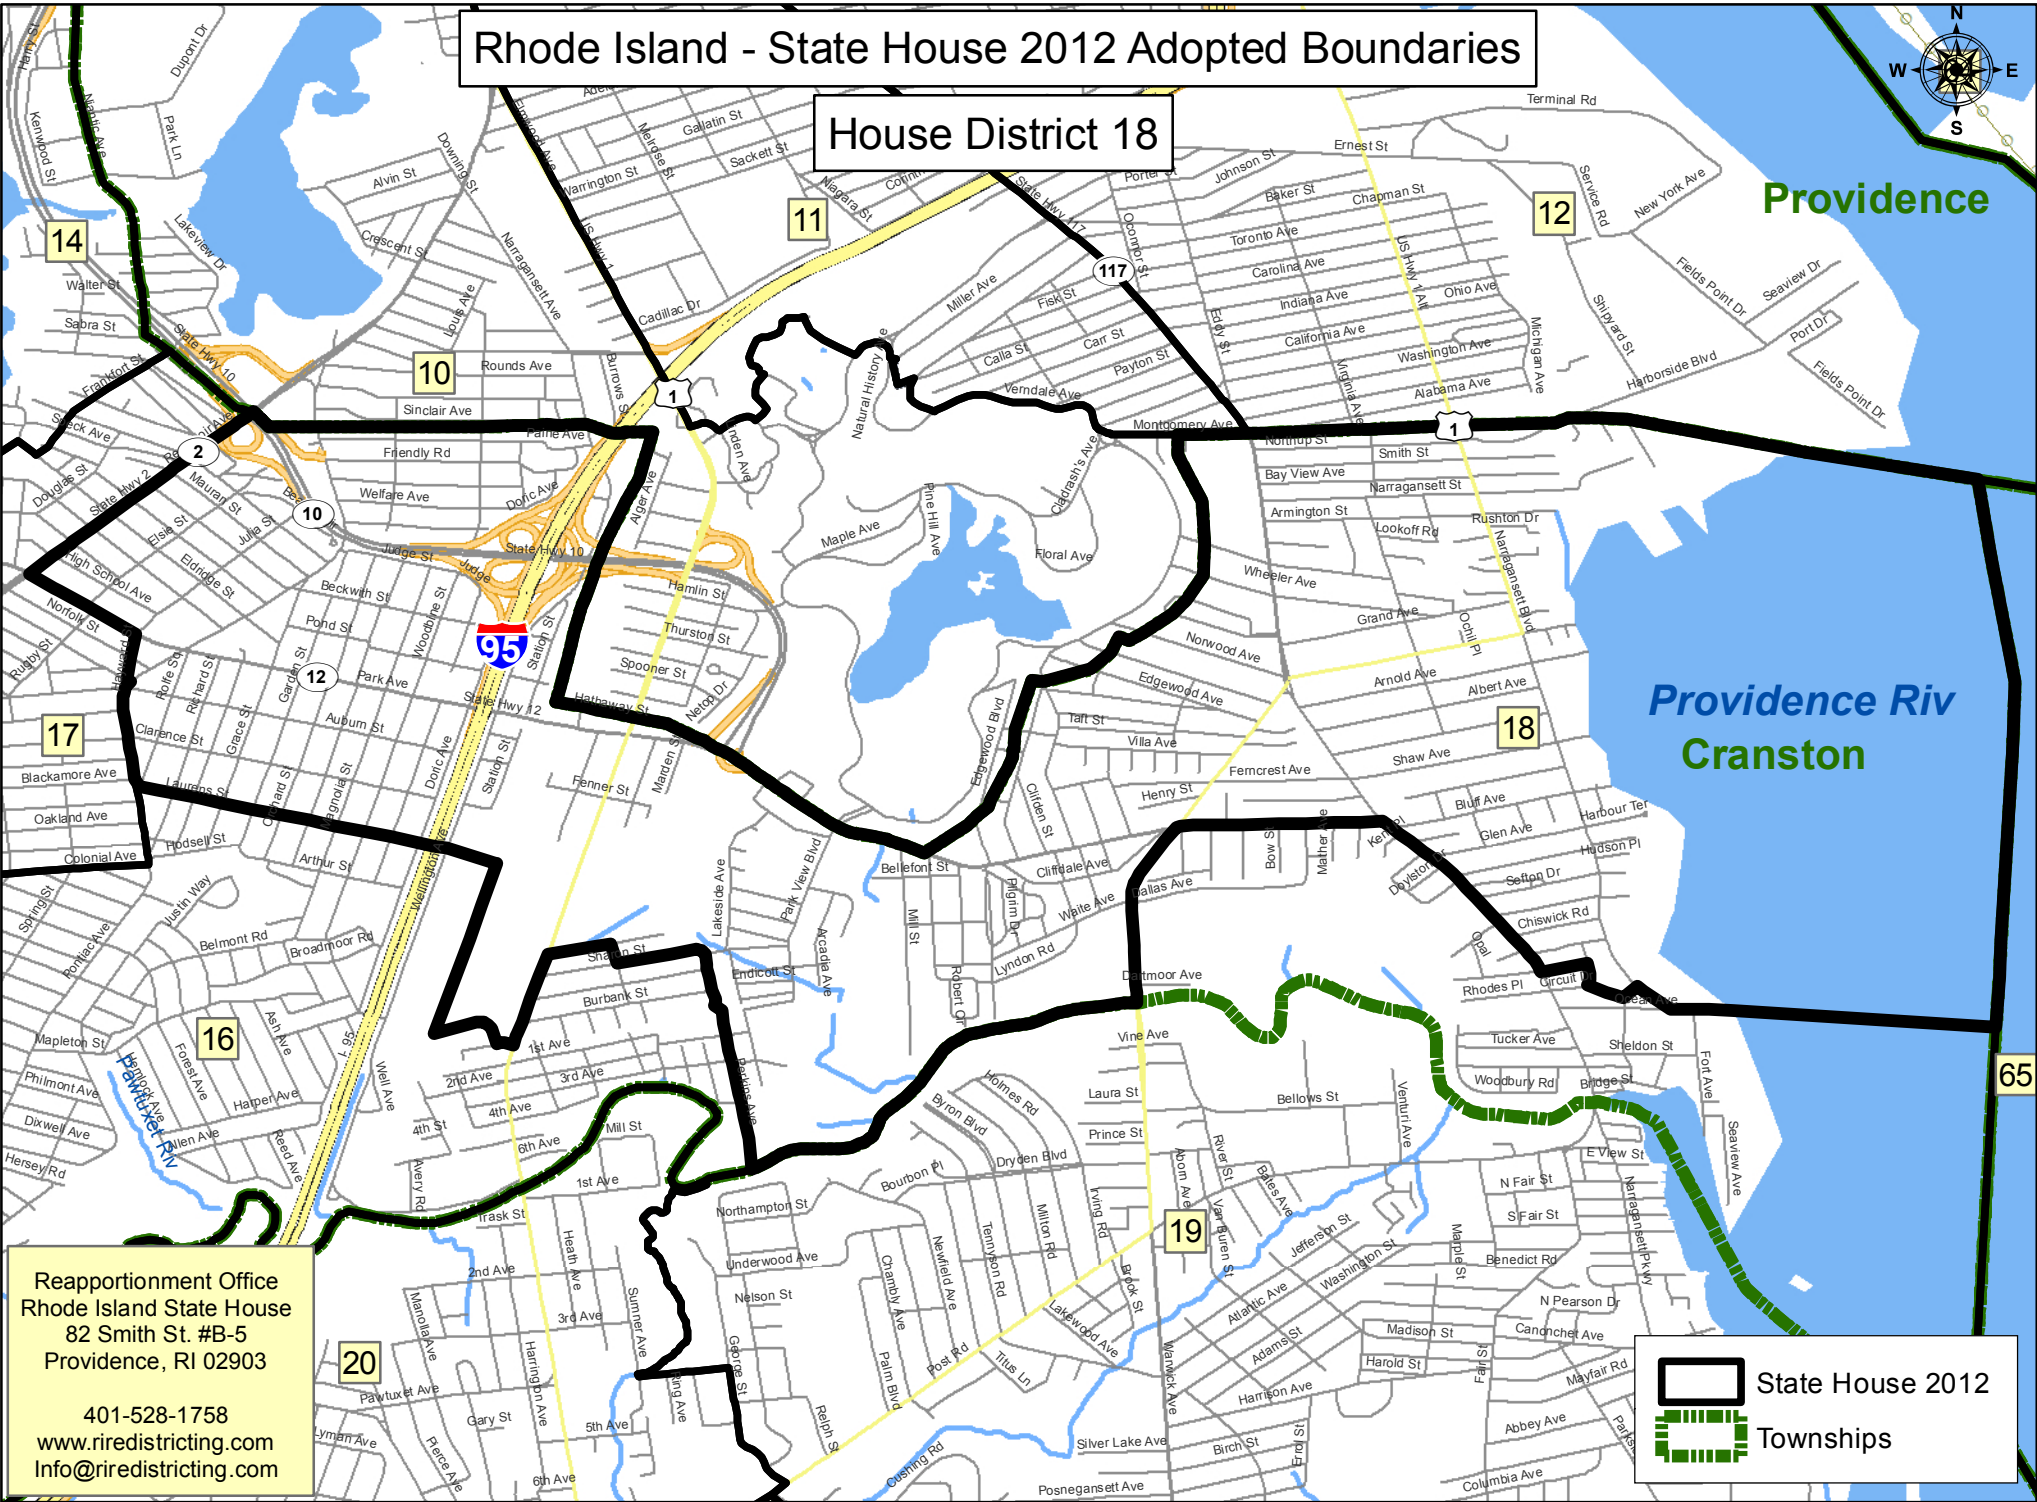

Rhode Island - State House 2012 Adopted Boundaries

House District 18

Reapportionment Office
Rhode Island State House
82 Smith St. #B-5
Providence, RI 02903

401-528-1758
www.riredistricting.com
Info@riredistricting.com

 State House 2012
 Townships