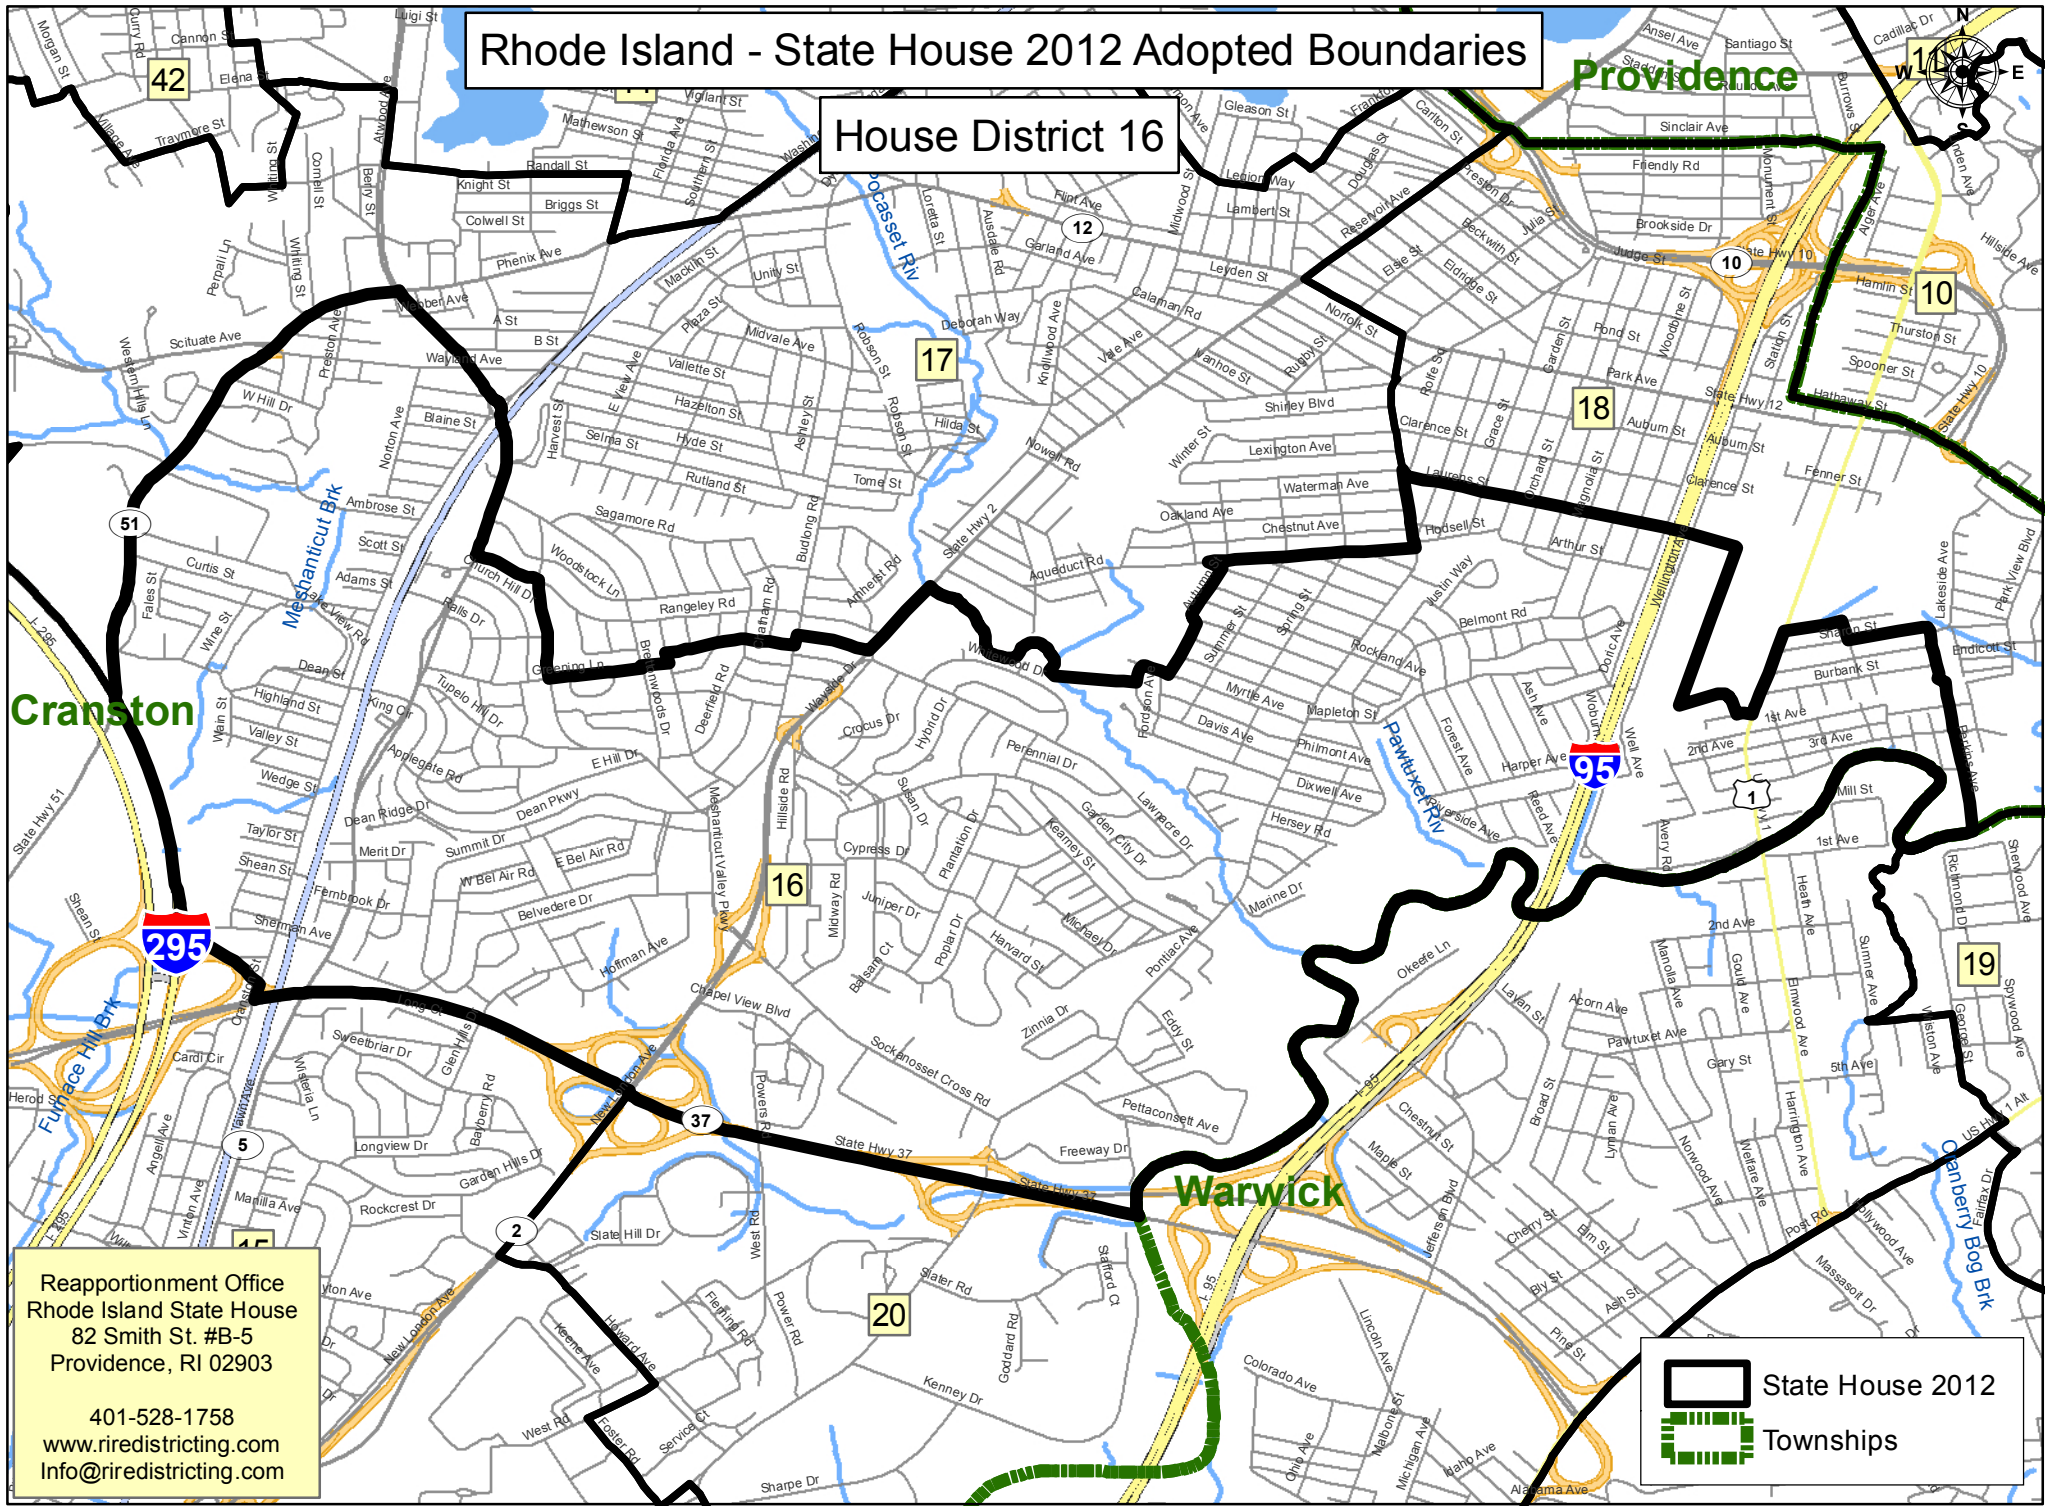

Rhode Island - State House 2012 Adopted Boundaries

House District 16

Reapportionment Office
Rhode Island State House
82 Smith St. #B-5
Providence, RI 02903

401-528-1758
www.riredistricting.com
Info@riredistricting.com

 State House 2012
 Townships