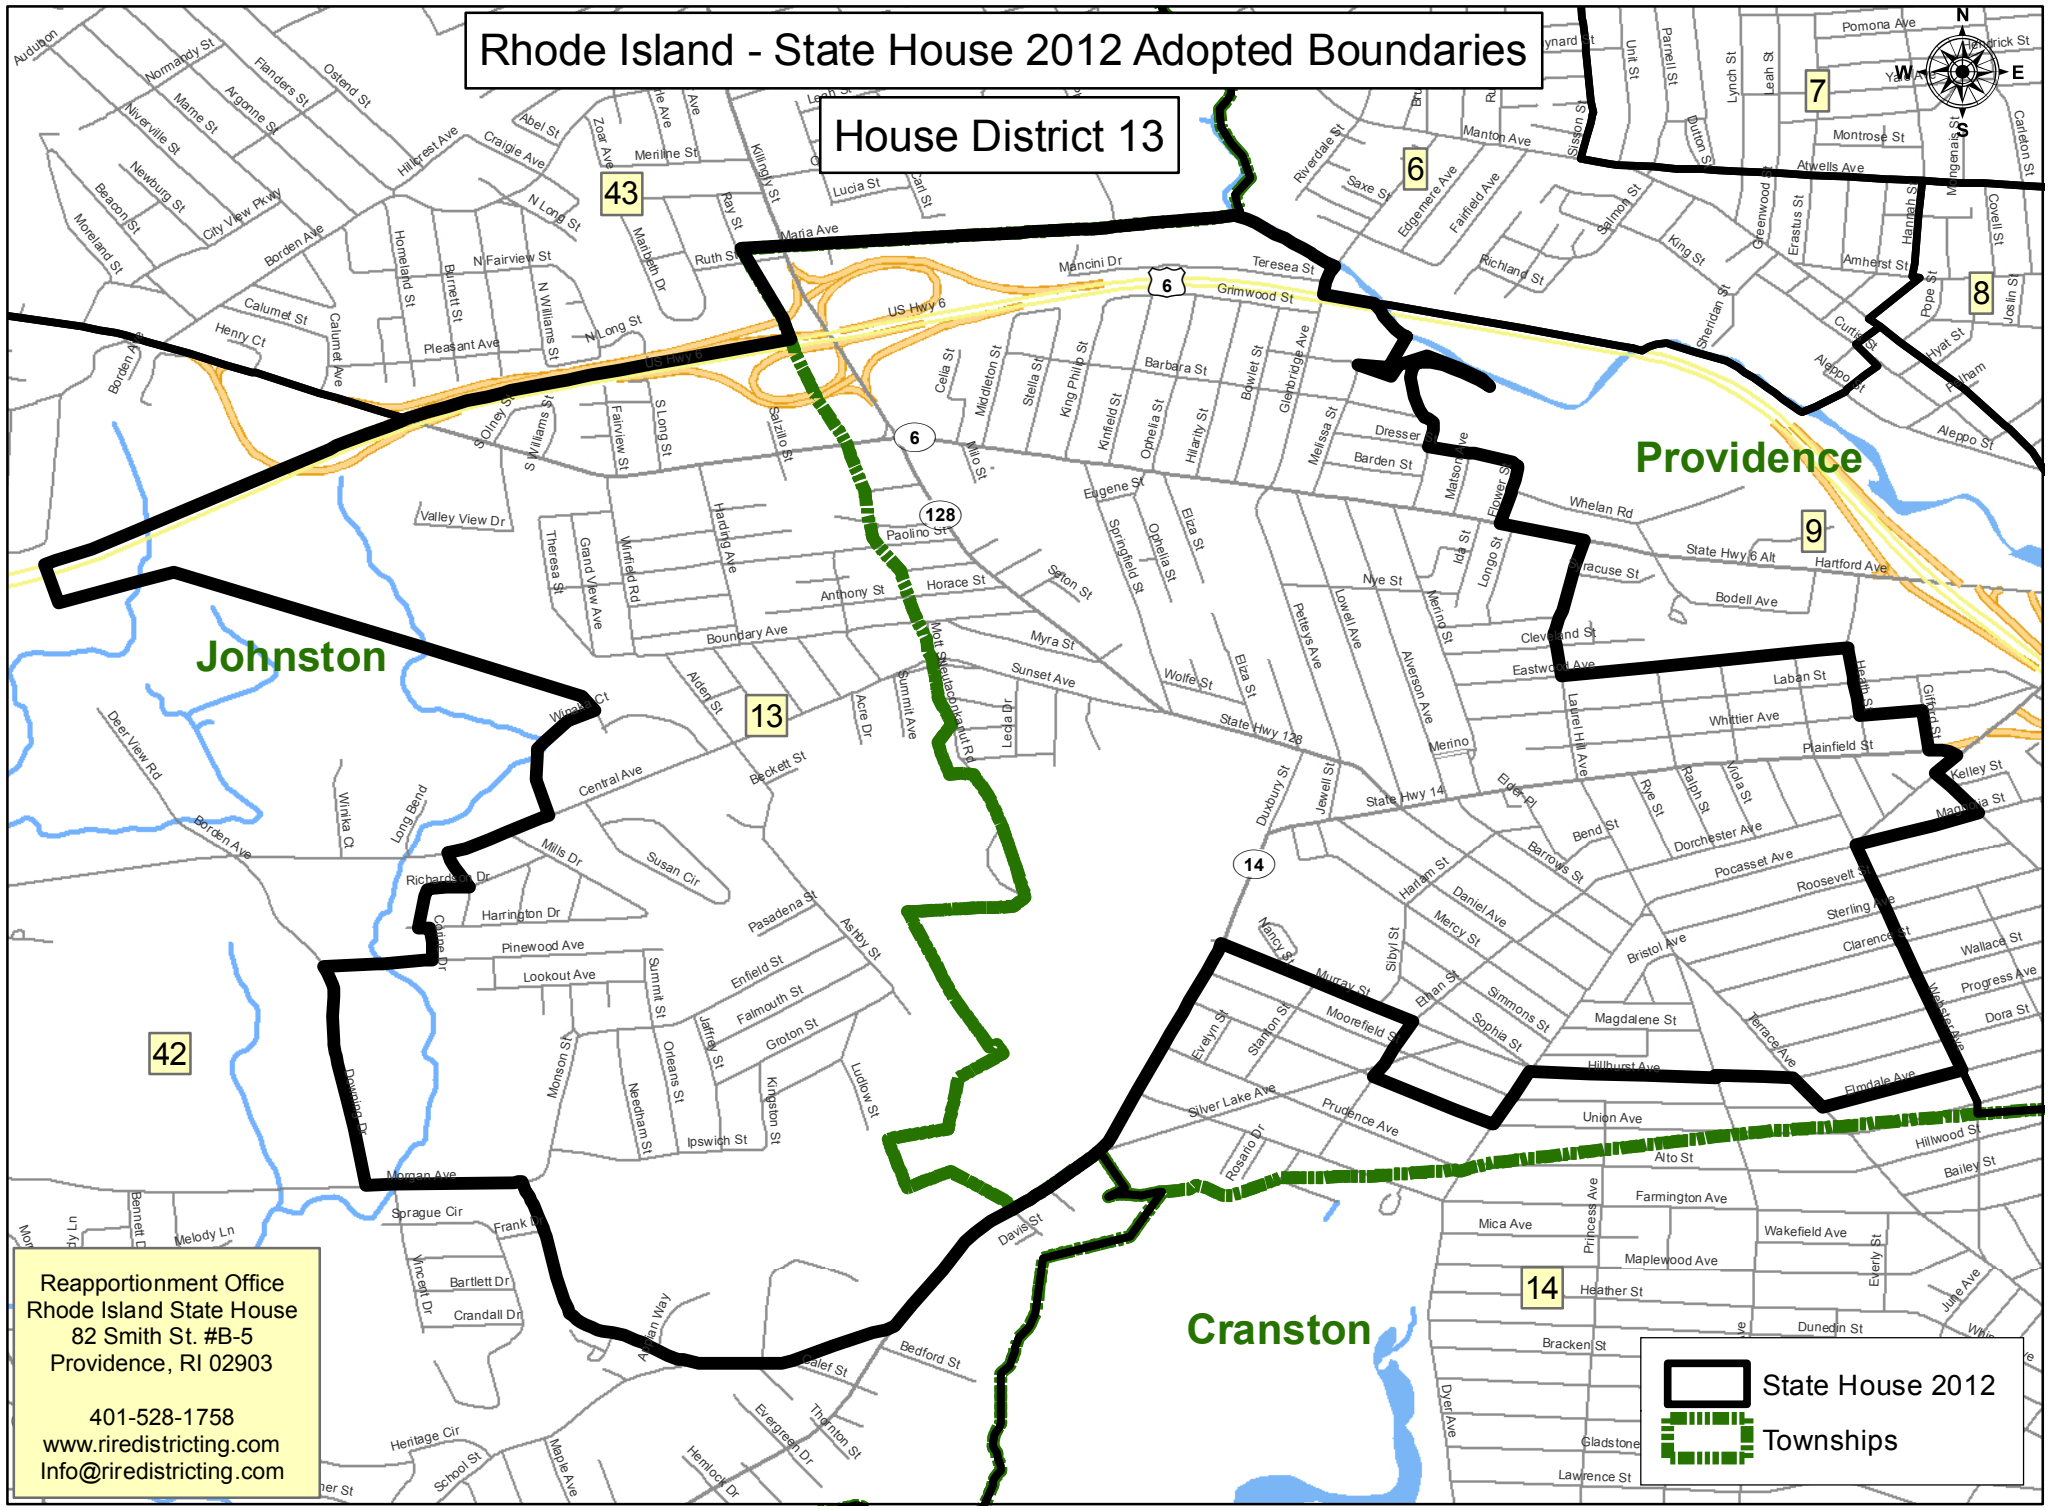

Rhode Island - State House 2012 Adopted Boundaries

House District 13

Reapportionment Office
Rhode Island State House
82 Smith St. #B-5
Providence, RI 02903

401-528-1758
www.riredistricting.com
Info@riredistricting.com

State House 2012

Townships