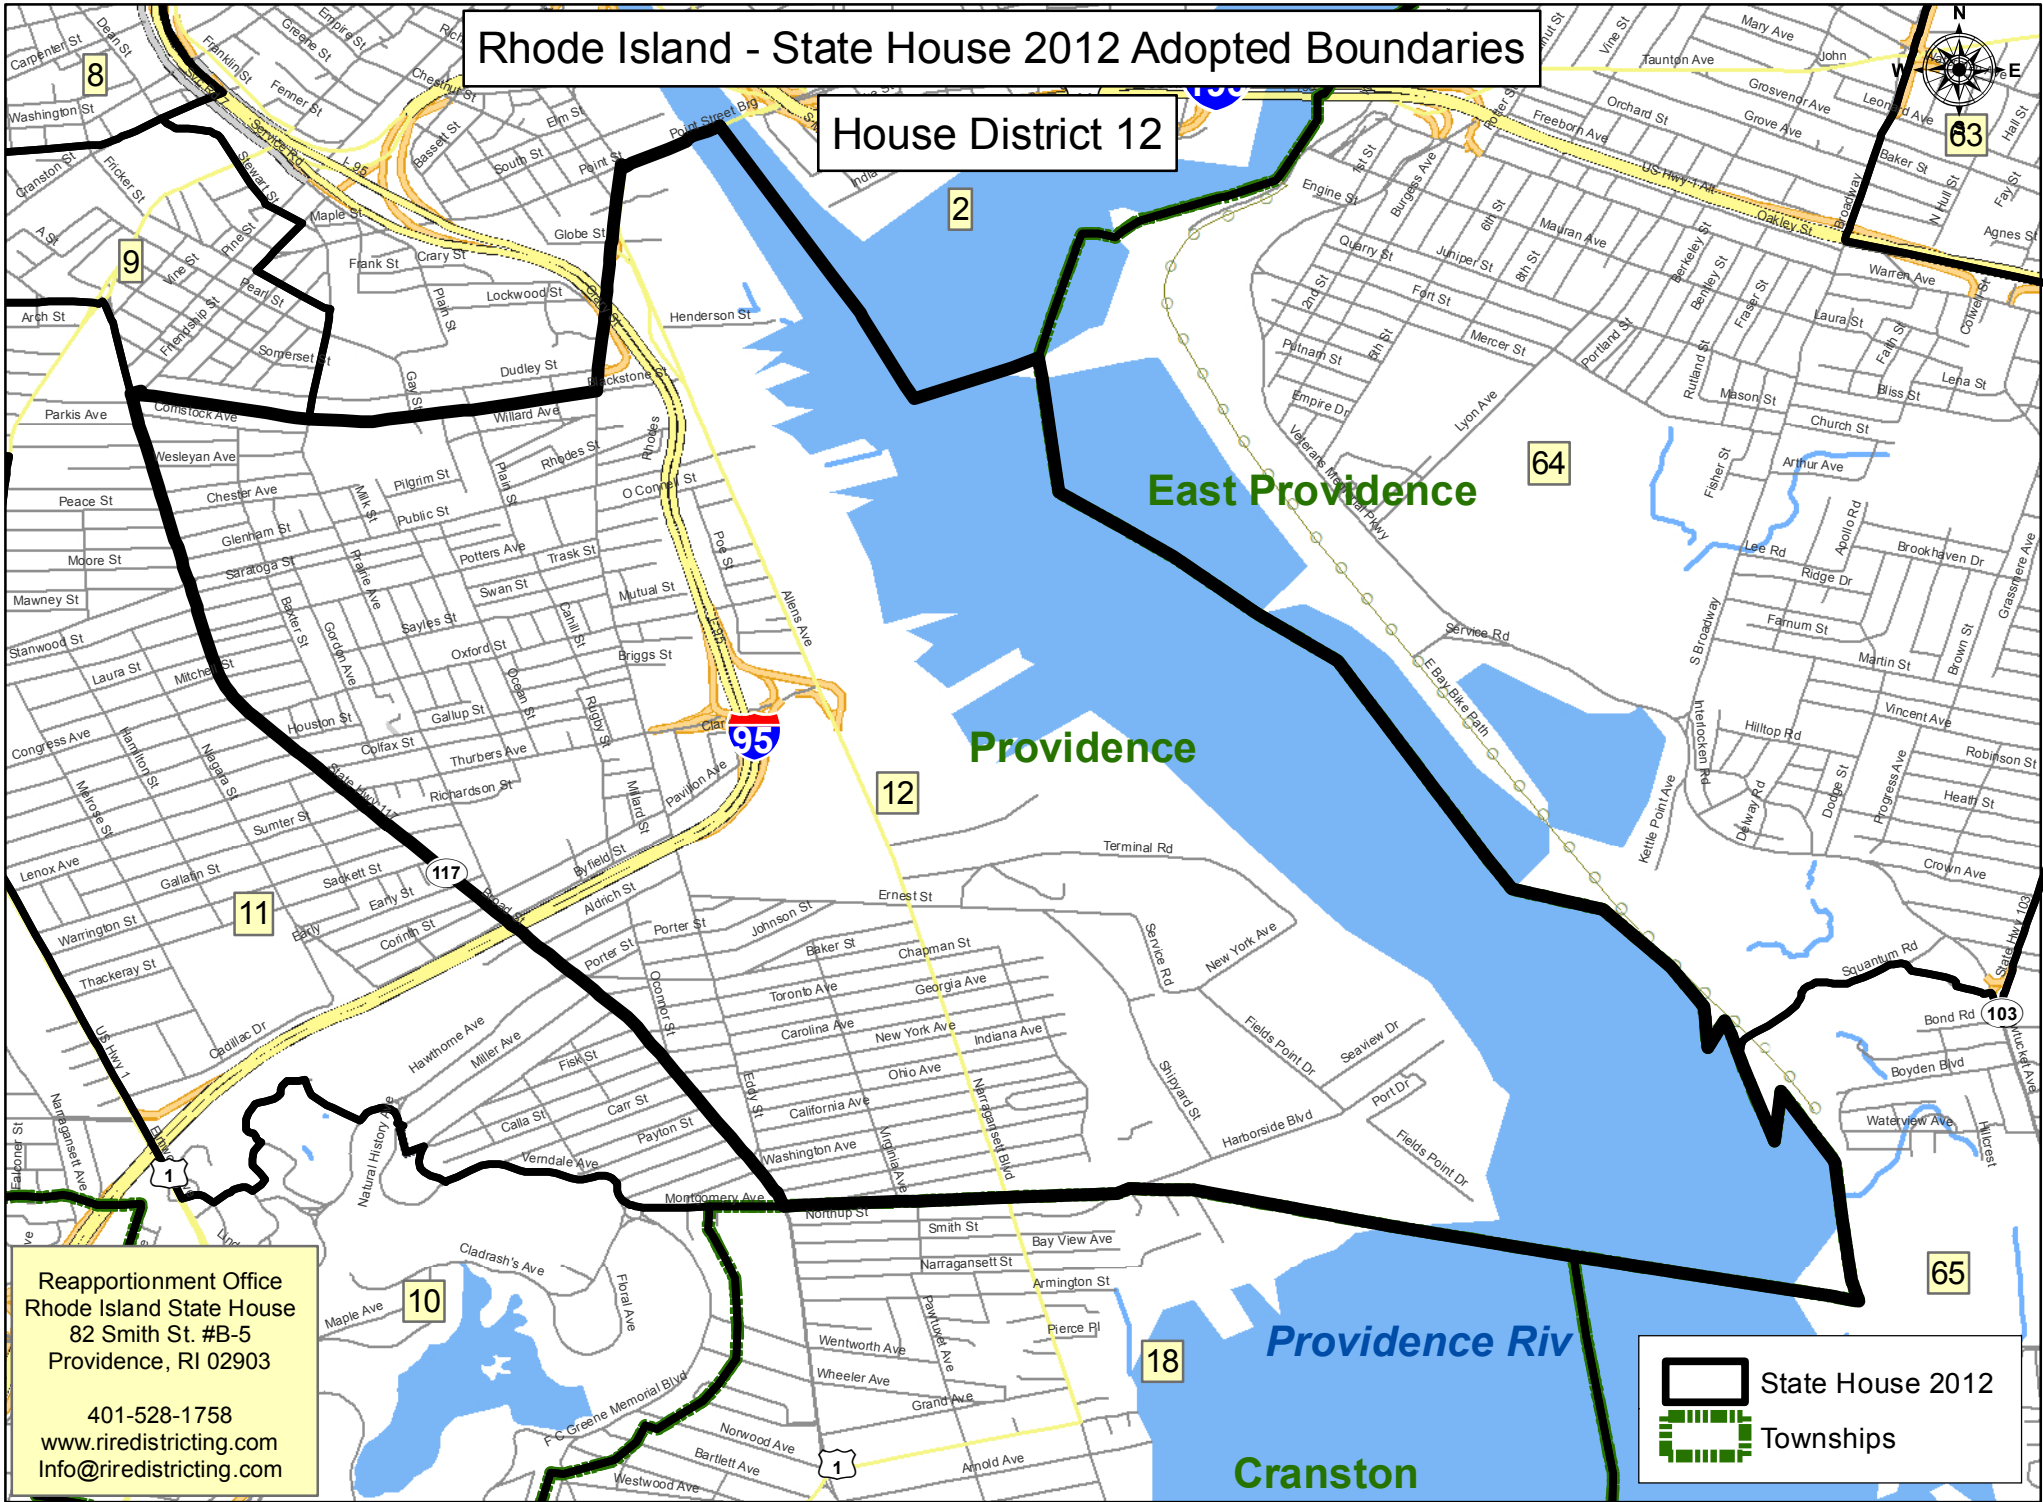

Rhode Island - State House 2012 Adopted Boundaries

House District 12

Reapportionment Office
Rhode Island State House
82 Smith St. #B-5
Providence, RI 02903

401-528-1758
www.riredistricting.com
Info@riredistricting.com